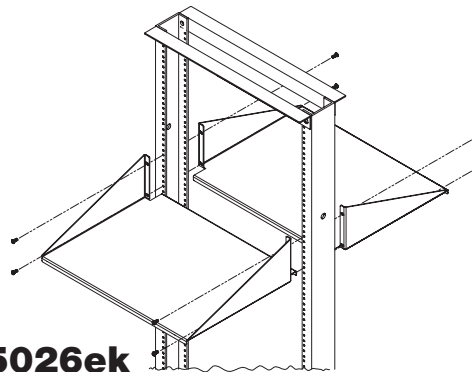

RK5026ek

Belkin Tech Support

Europe: 00 800 223 55 460

For other languages: www.belkin.com/support