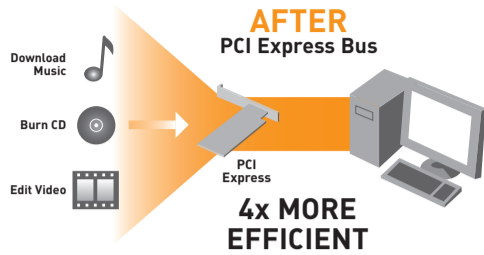

BELKIN®

FireWire 800 and USB 2.0 PCI Express™ Card

Add FireWire 800 and Hi-Speed USB 2.0 ports to your computer using PCI Express technology

EN | Why PCI Express?

NL | Waarom PCI Express?

De FireWire 800 en USB 2.0 PCI ExpressCard van Belkin is ideaal voor gebruikers die hun computers willen uitbreiden met FireWire 800 en USB 2.0-poorten.

Benefits

- Adds 2 external and 1 internal FireWire 800 ports to your computer
- Provides 2 external and 1 internal USB 2.0 ports for connecting devices
- Future-proofs your computer for tomorrow's bandwidth-intensive applications

System Requirements

- Windows®-based computer with available PCI Express slot
- Windows 2000, XP, 2003 Server

Package Includes

- FireWire 800 and USB 2.0 PCI Express Card
- User Manual
- Driver-Installation CD

BELKIN®

www.belkin.com

Belkin Ltd.
Rushden
United Kingdom
+44 (0) 1933 35 2000

Belkin BV
Schiphol-Rijk
The Netherlands
+31 (0) 20 654 7300

Belkin GmbH
Munich
Germany
+49 (0) 89 143405 0

Belkin SAS
Boulogne-Billancourt
France
+33 (0) 1 34 58 14 00

F5U602ea

7 22868 58941 0

Designed in the USA

Made in China • P47162ea

BELKIN LIFETIME PRODUCT WARRANTY

For the life of the product, Belkin warrants that this device shall be free of defects in design, assembly, material, and workmanship (free replacement or comparable product). See the included warranty for more details.

FOR HOME OR OFFICE USE

10117