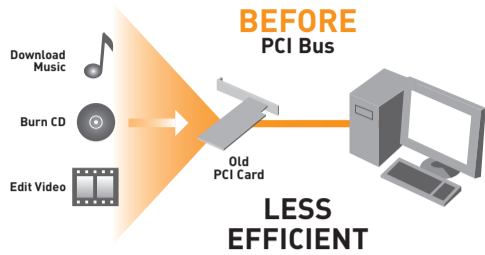

BELKIN®

FireWire 800 and USB 2.0 PCI Express™ Card

Add FireWire 800 and Hi-Speed USB 2.0 ports to your computer using PCI Express technology

EN | Why PCI Express?

NL | Waarom PCI Express?

De FireWire 800 en USB 2.0 PCI ExpressCard van Belkin is ideaal voor gebruikers die hun computers willen uitbreiden met FireWire 800 en USB 2.0-poorten.

Benefits

- Adds 2 external and 1 internal FireWire 800 ports to your computer
- Provides 2 external and 1 internal USB 2.0 ports for connecting devices
- Future-proofs your computer for tomorrow's bandwidth-intensive applications

System Requirements

- Windows®-based computer with available PCI Express slot
- Windows 2000, XP, 2003 Server

Package Includes

- FireWire 800 and USB 2.0 PCI Express Card
- User Manual
- Driver-Installation CD

BELKIN®

www.belkin.com

Belkin Ltd.
Rushden
United Kingdom
+44 (0) 1933 35 2000

Belkin BV
Schiphol-Rijk
The Netherlands
+31 (0) 20 654 7300

Belkin GmbH
Munich
Germany
+49 (0) 89 143405 0

Belkin SAS
Boulogne-Billancourt
France
+33 (0) 1 34 58 14 00

F5U602ea

7 22868 58941 0

Designed in the USA

Made in China • P47162ea

BELKIN LIFETIME PRODUCT WARRANTY

For the life of the product, Belkin warrants that this device shall be free of defects in design, assembly, material, and workmanship (free replacement or comparable product). See the included warranty for more details.

FOR HOME OR OFFICE USE

10117