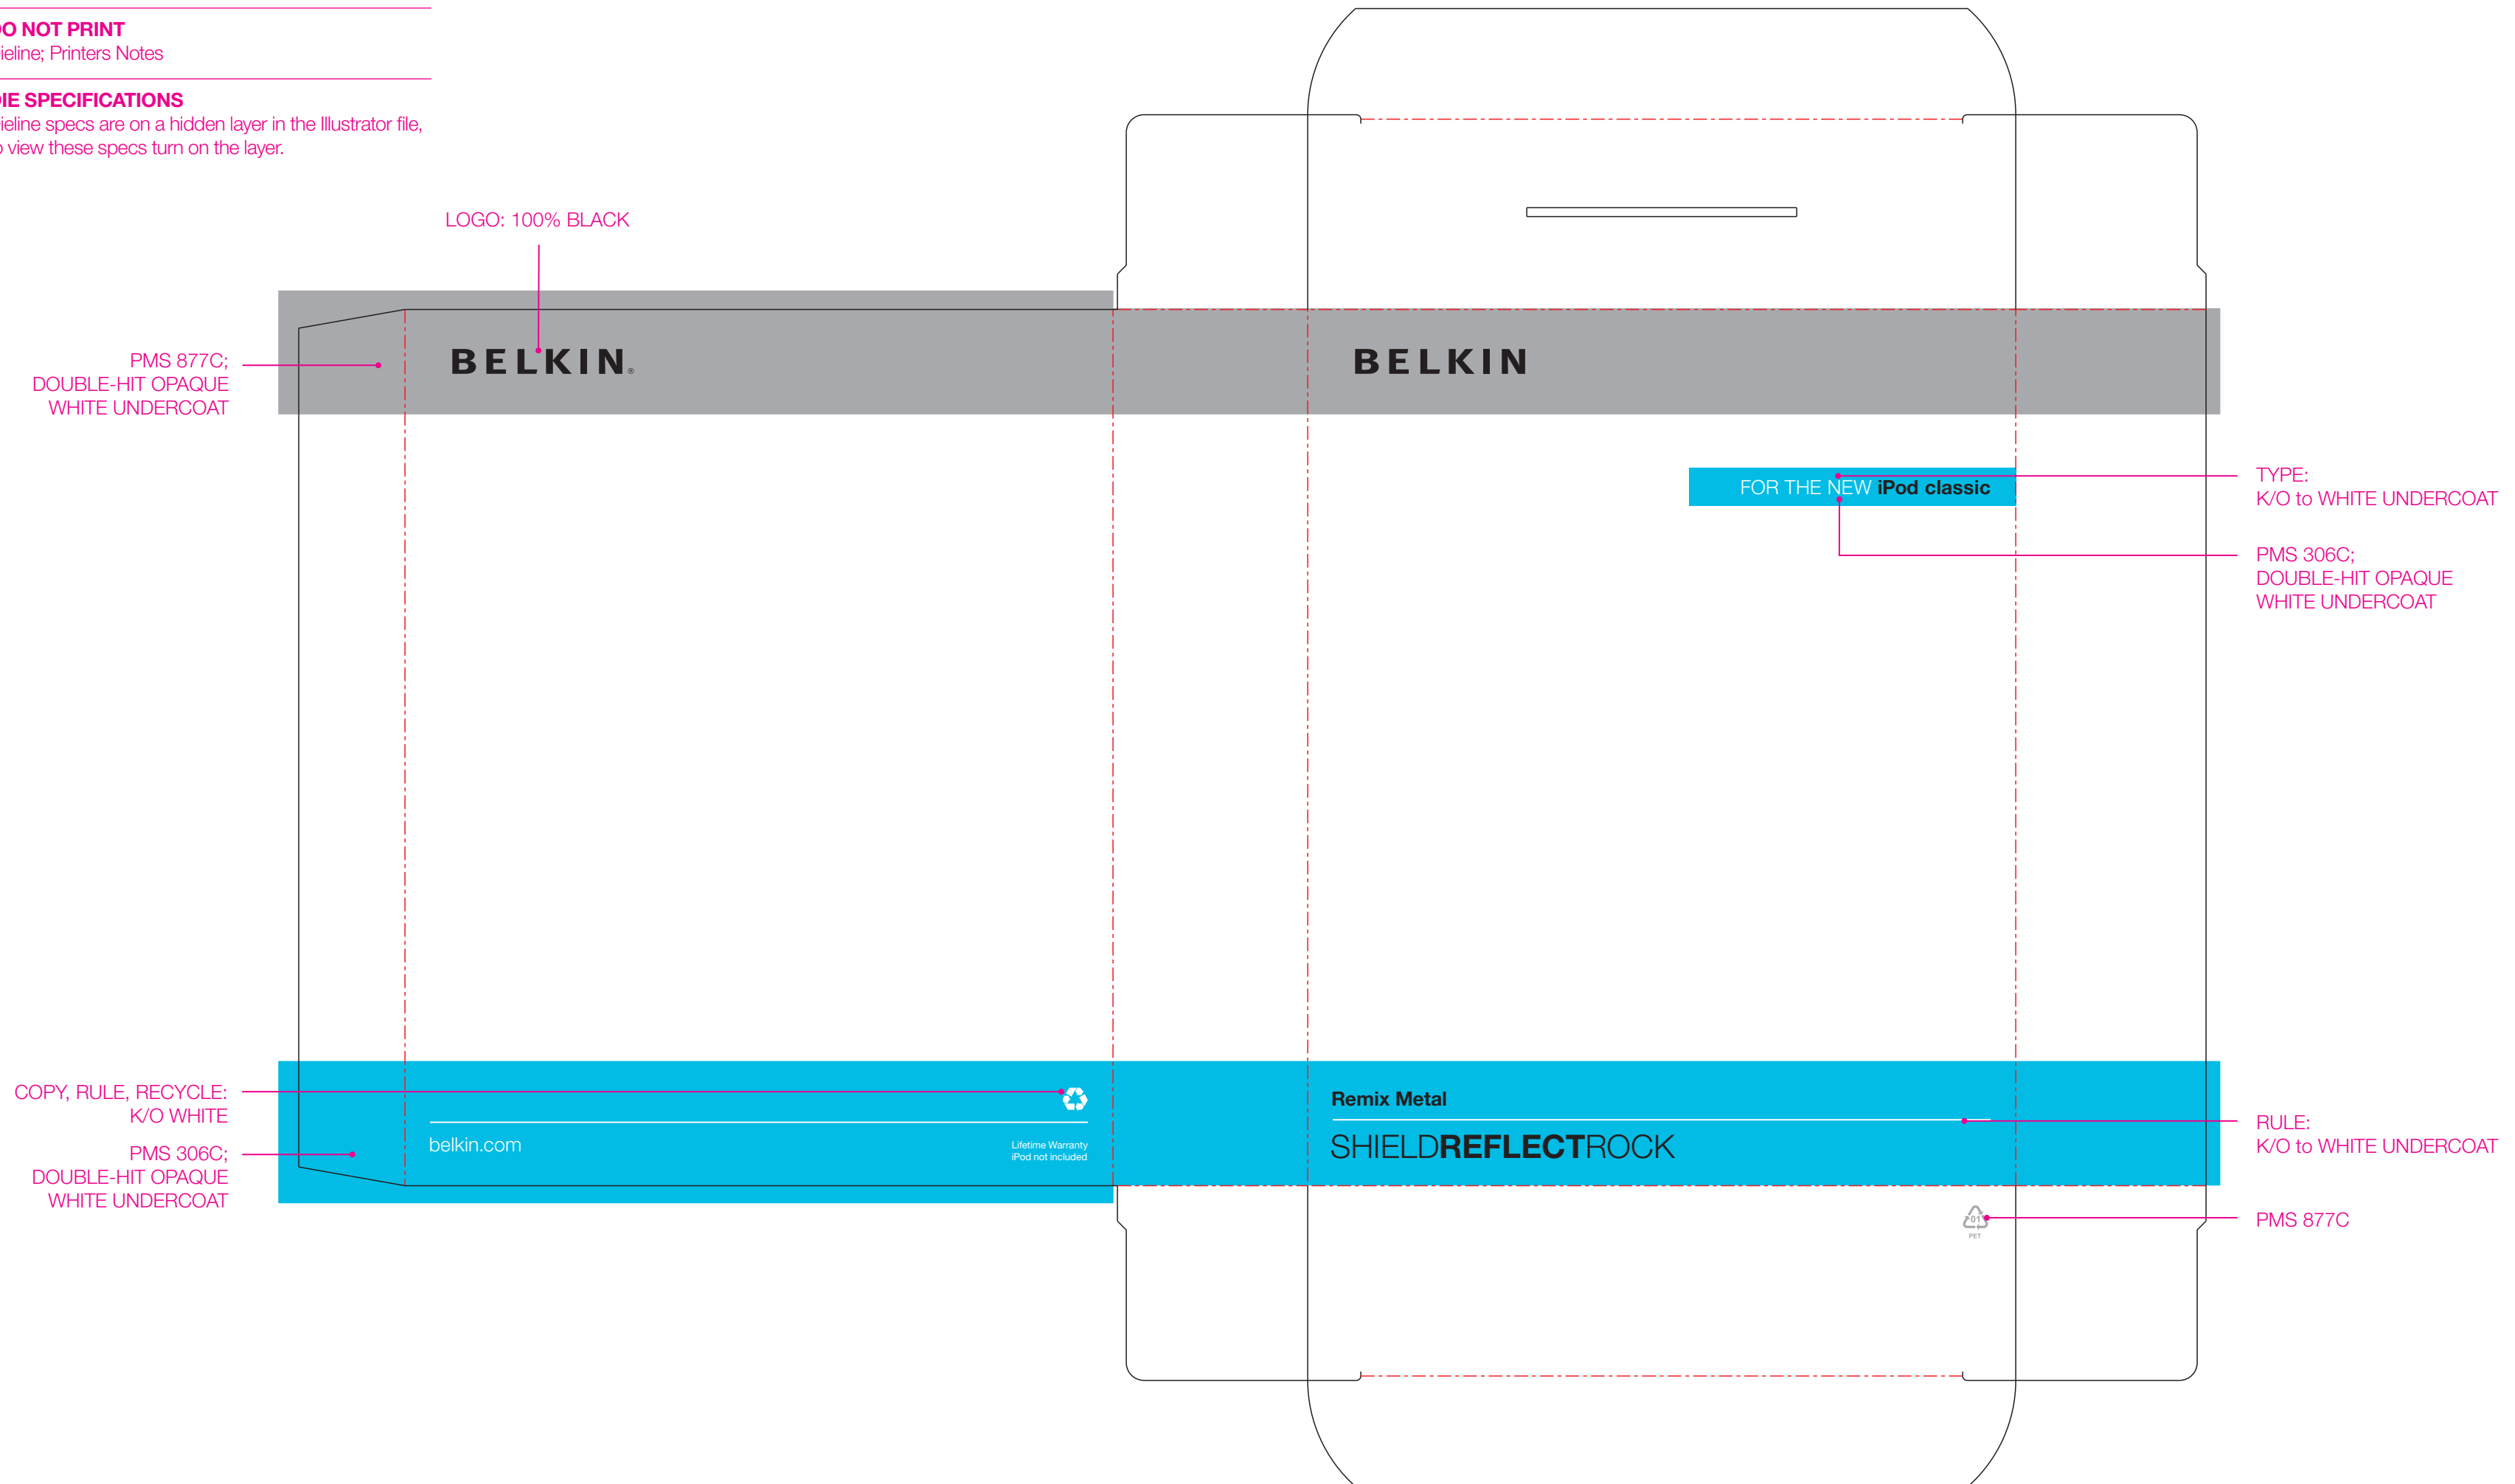

ART:
100% BLACK; PMS 877C

ICONS:
PMS 306C; PMS 308C

RULE:100% BLACK

PMS 877C

Belkin International, Inc.
370-998-1100
Los Angeles, CA 90220, USA
Made in China

Belkin Ltd.
+61 (0)2 4350 4600
Tuggerah, Australia
PM01823

iPod_TranFall08_RemixMetal_classic
PET OUTER BOX

PRINTERS NOTES

COLOR/PLATES

- BLACK
- OPAQUE WHITE UNDERCOAT (Double-Hit Drypass)
- PMS 306C
- PMS 877C

MATERIAL

.3mm PET

FONTS

Helvetica Neue Lt. Pro

DO NOT PRINT

Dieline; Printers Notes

DIE SPECIFICATIONS

Dieline specs are on a hidden layer in the Illustrator file, to view these specs turn on the layer.

LOGO: 100% BLACK

PMS 877C;
DOUBLE-HIT OPAQUE
WHITE UNDERCOAT