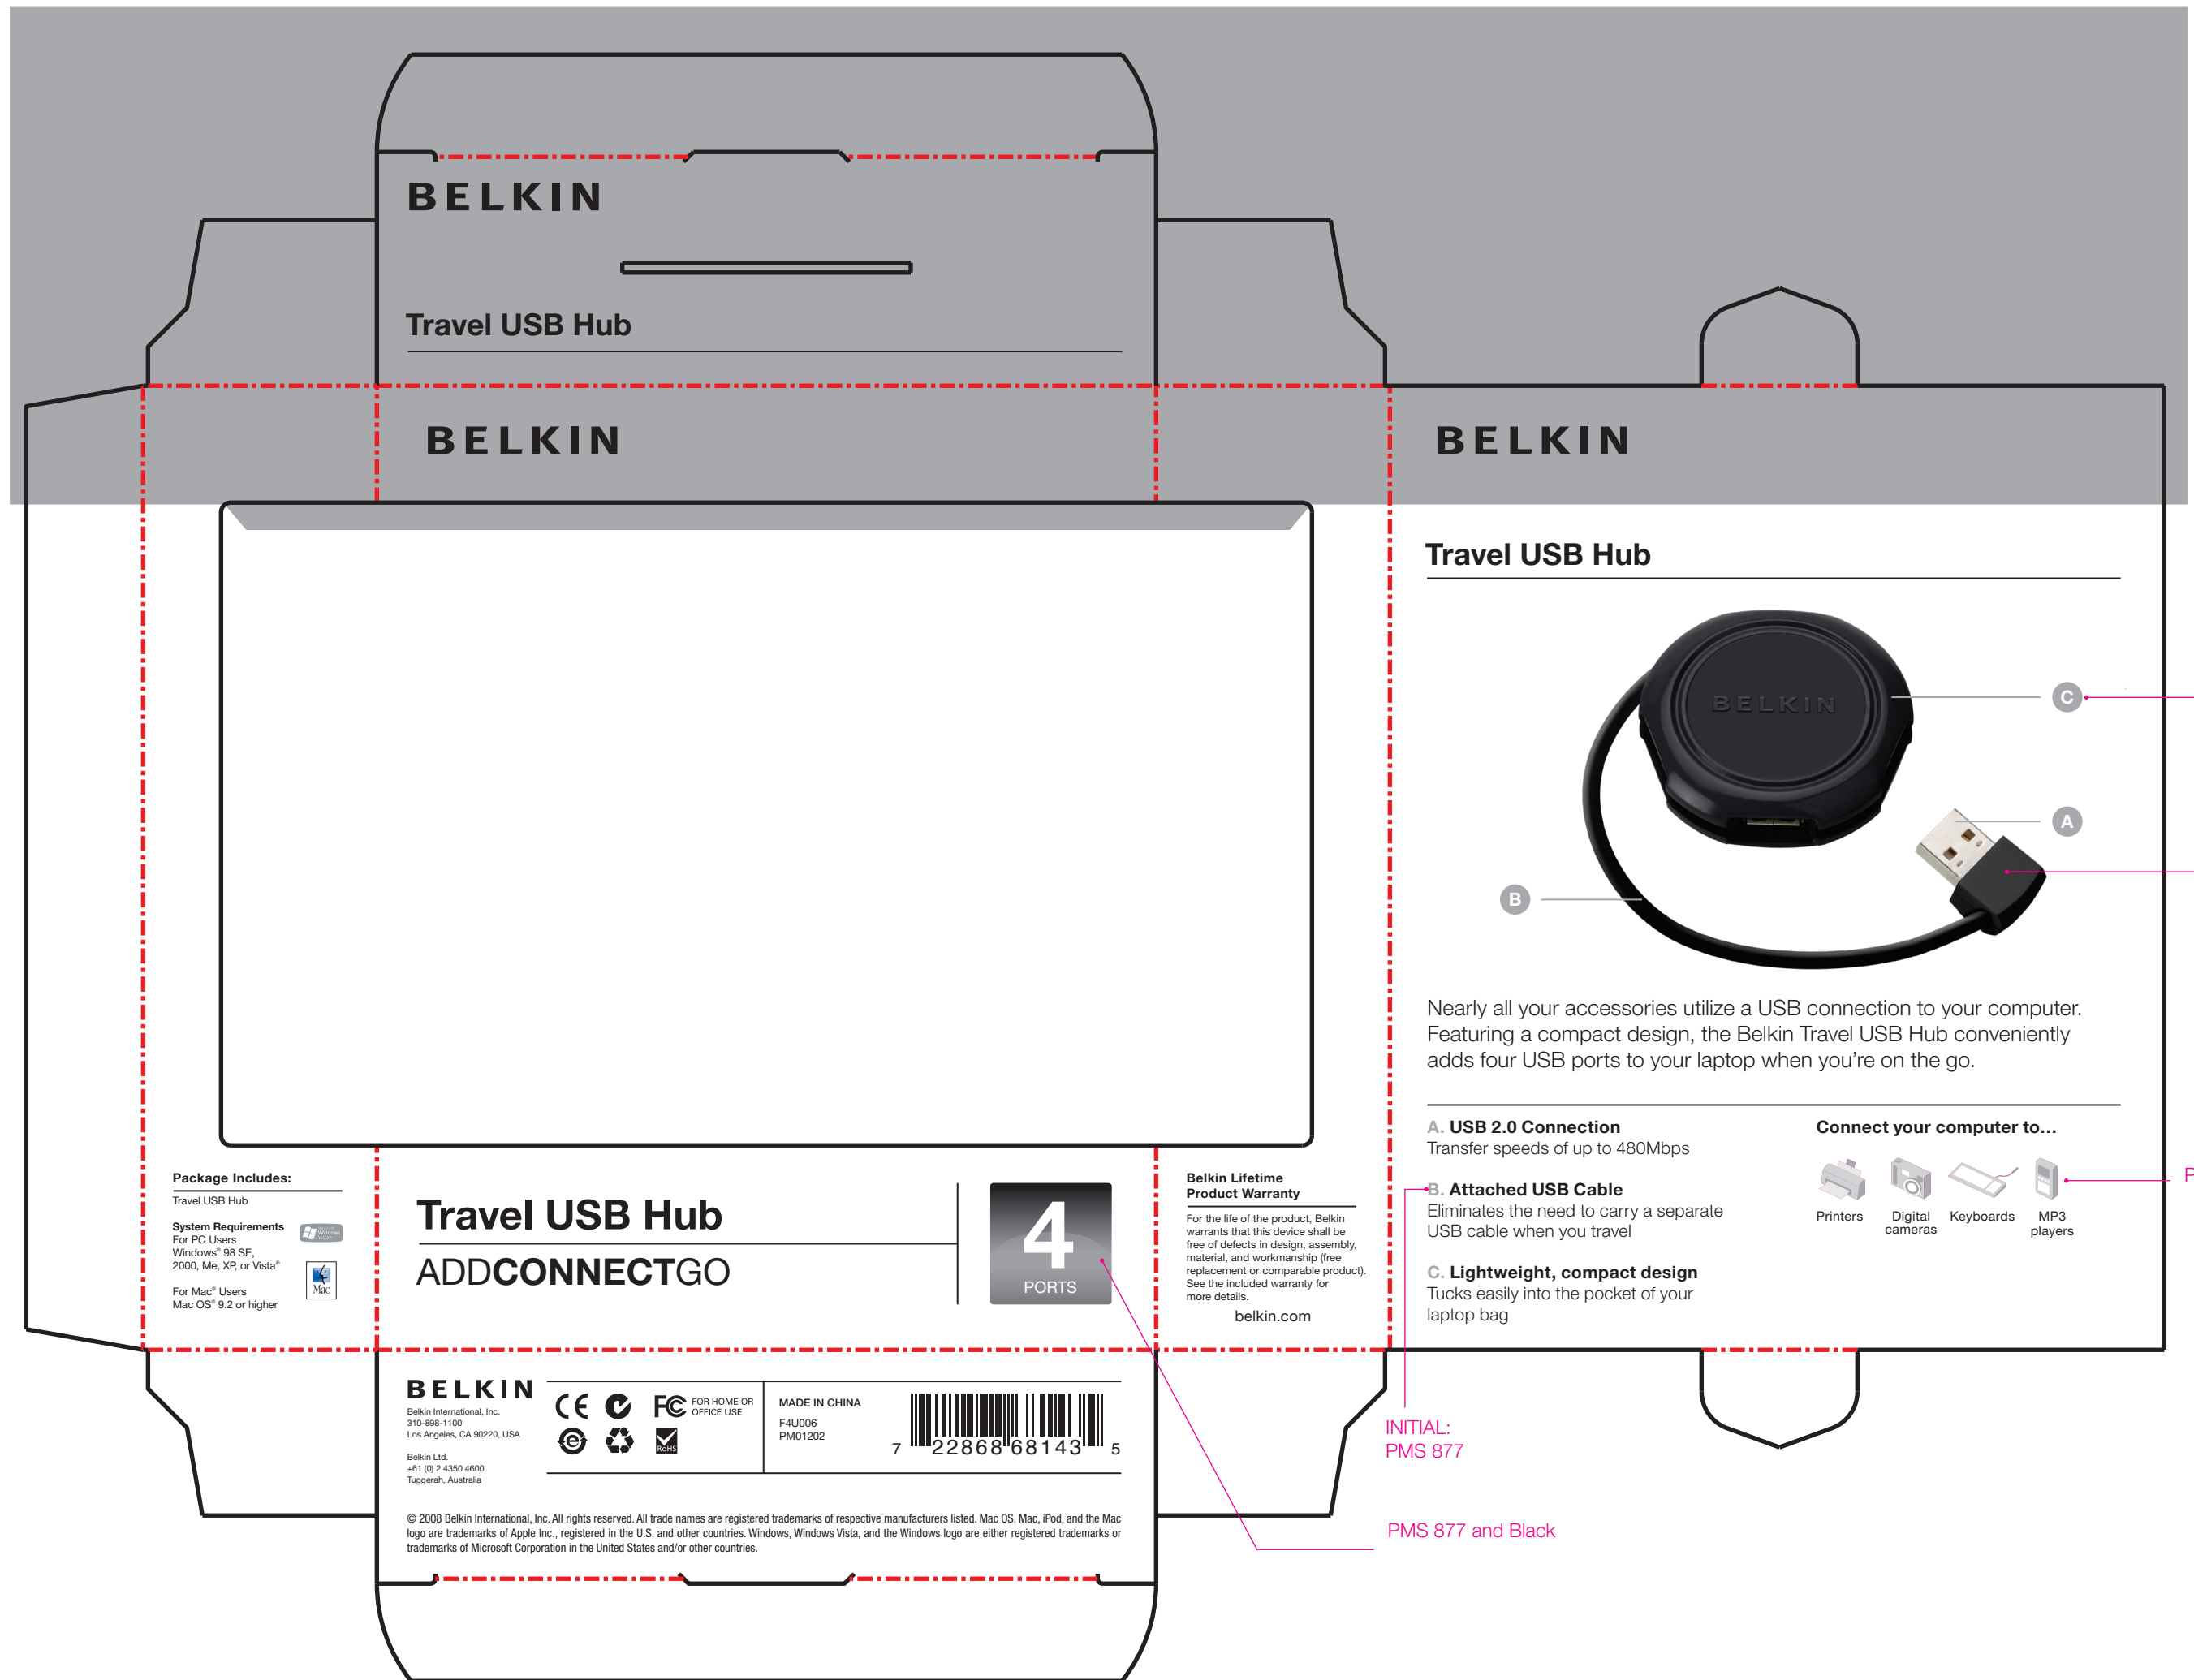

PRINTERS NOTES

COLOR/PLATES

4/COLOR PROCESS
PMS 877
SPOT GLOSS AQ
OVERALL MATTE AQ

MATERIAL

FONTS

Helvetica Neue
Helvetica

DO NOT PRINT

die-key lines, printer notes

PMS 877 and
SPOT GLOSS AQ

OVERALL:
MATTE AQ COAT

BELKIN

Travel USB Hub

BELKIN

BELKIN

Travel USB Hub