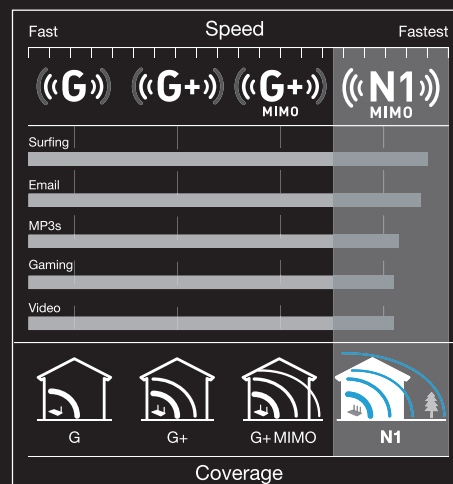

HIGH PERFORMANCE

Check out our other N1 networking solutions