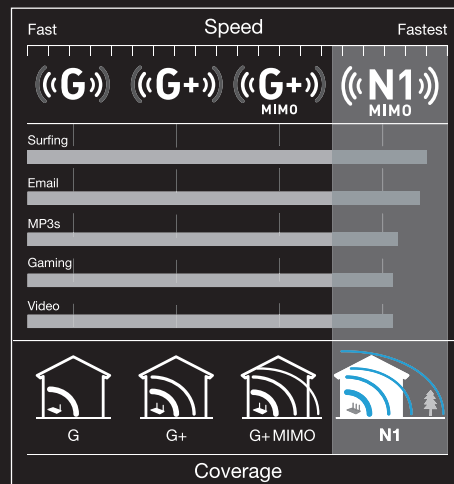

HIGH PERFORMANCE

Check out our other N1 networking solutions