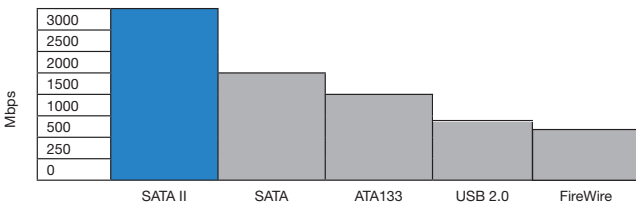

- Transfers data fast—up to 3Gbps
- Connects any eSATA host adapter to an eSATA device
- Ensures optimum performance with double-shielding
- Provides user-friendly, plug-and-play, hot-swappable convenience
- Complies with SATA II standard
- Operates with Serial ATA 150/300

Belkin Lifetime Product Warranty

For the life of the product, Belkin warrants that this product shall be free of defects in design, assembly, material, and workmanship (free replacement).

BELKIN®

www.belkin.com

Belkin Ltd.
Express Business Park
Shipton Way, Rushden
NN10 6GL
United Kingdom
Tel: +44 (0) 1933 35 20

Belkin GmbH
Hanebergstrasse 2
80637 Munich, Germany
Tel: +49 (0) 89 1434050

Belkin B.V.
Boeing Avenue 333
1119 PH Schiphol-Rijk
The Netherlands
Tel: +31 (0) 20 654 7300

Belkin SAS
5 Rue du Petit Robinson
3ème étage 78350
Jouy en Josas, France
Tel: +33 (0) 1 34 58 14 00

Made in China

F2N1192-06

P99168ed