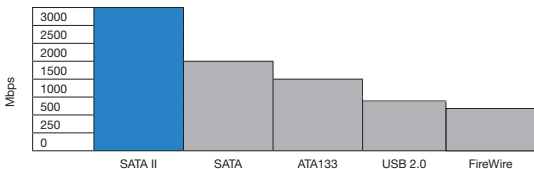

Belkin Lifetime Product Warranty

For the life of the product, Belkin warrants that this product shall be free of defects in design, assembly, material, and workmanship (free replacement).

BELKIN®

www.belkin.com

Belkin Ltd.
Express Business Park
Shipton Way, Rushden
NN10 6GL
United Kingdom
Tel: +44 (0) 1933 35 20

Belkin GmbH
Hanebergstrasse 2
80637 Munich, Germany
Tel: +49 (0) 89 1434050

Belkin B.V.
Boeing Avenue 333
1119 PH Schiphol-Rijk
The Netherlands
Tel: +31 (0) 20 654 7300

Belkin SAS
5 Rue du Petit Robinson
3ème étage 78350
Jouy en Josas, France
Tel: +33 (0) 1 34 58 14 00

Made in China

F2N1192-01

P99166ed