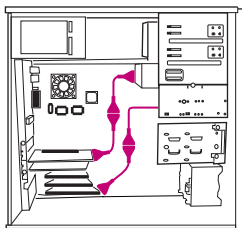

With Ultra Dual IDE Hard Drive Round Cable