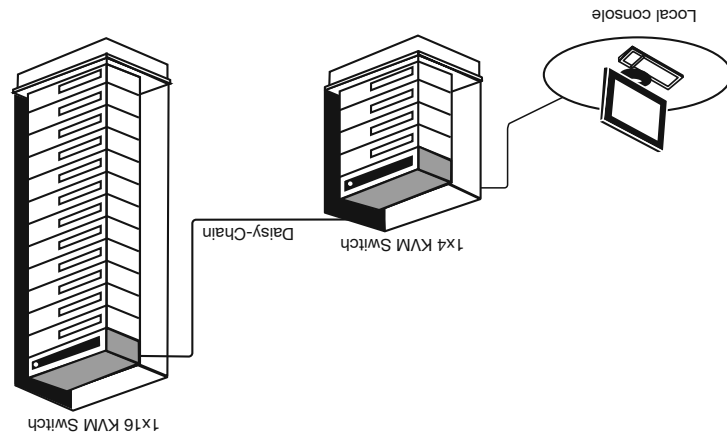

BELKIN | OmniView™ 4-Port KVM
PR02 PS/2 Series