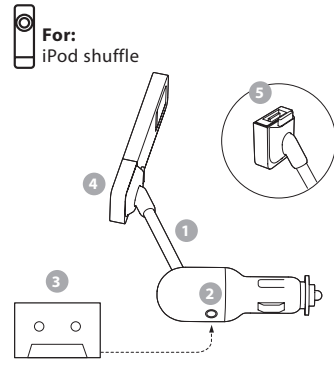

iPod shuffle not included
Lifetime Warranty