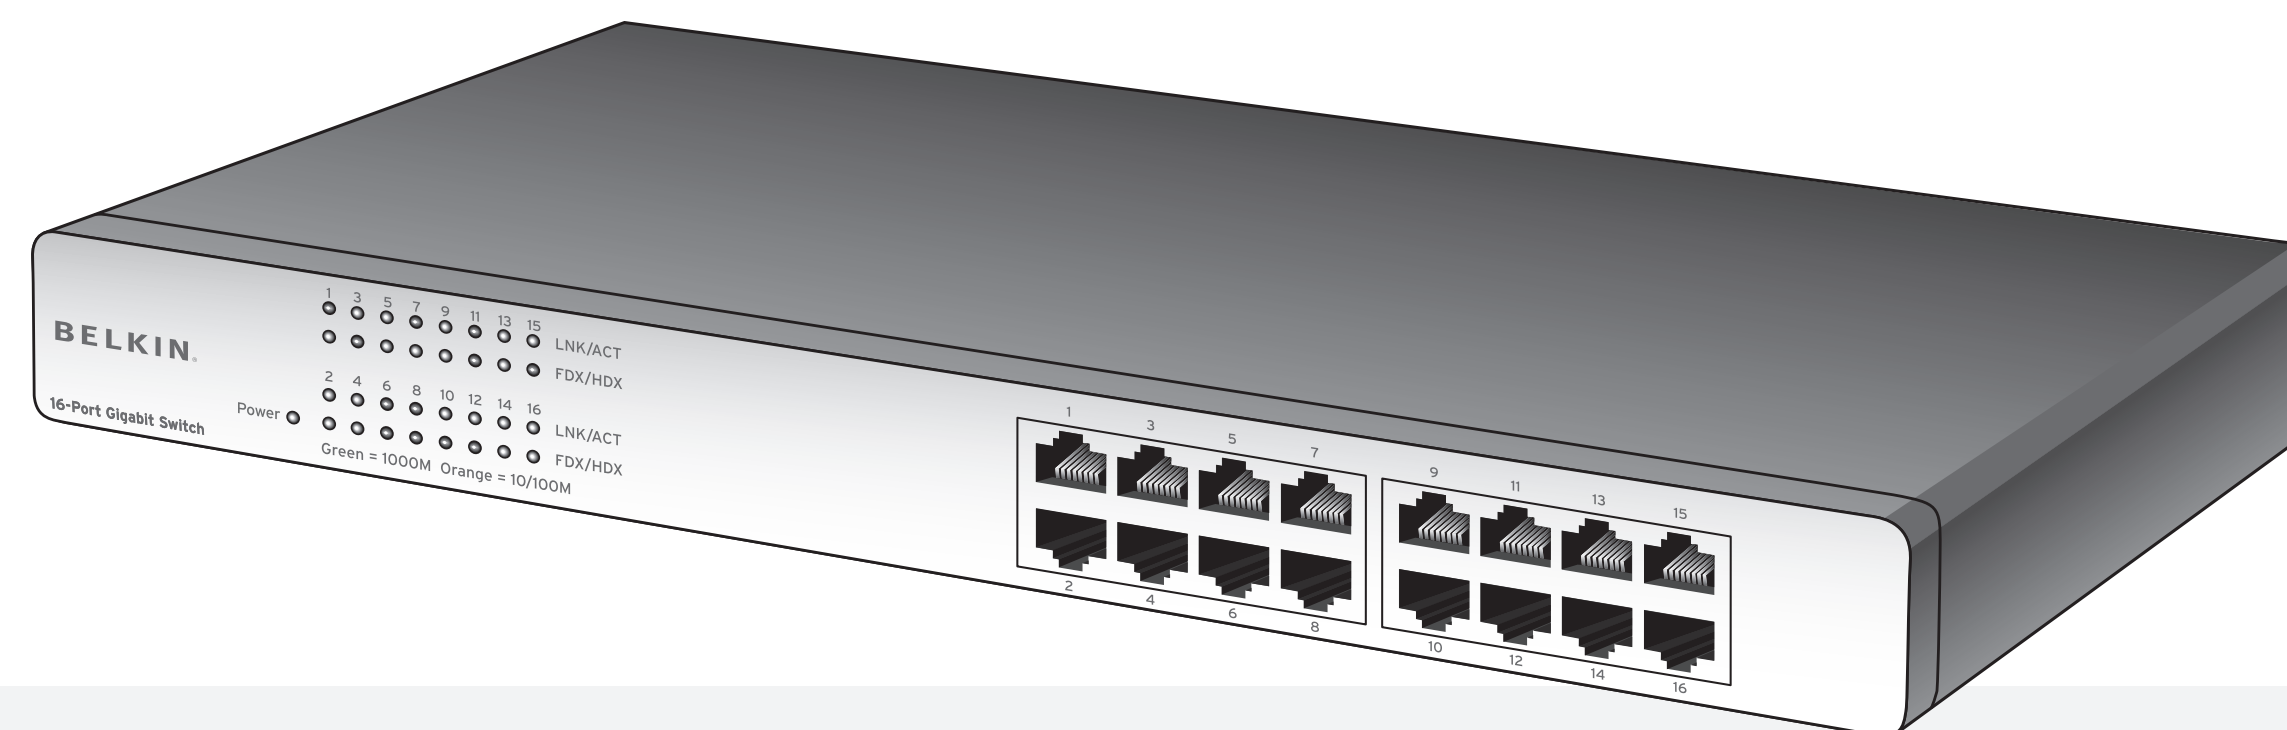

BELKIN® 16-Port Gigabit Switch

© 2005 Belkin Corporation. All rights reserved.
All other marks are registered trademarks of respective manufacturers listed.

7 222285 412834 4

Made in China • P513000 • Part # F505-16166

BELKIN® 16-Port Gigabit Switch

1. **Package Includes:**
- 16-Port Gigabit Switch
  - AC power cord
  - 4 self-adhesive rubber pads for desktop installation
  - Mounting hardware
  - User Manual

BELKIN® 16-Port Gigabit Switch

Share

Share large files at faster network speeds, with maximum efficiency

BELKIN® 16-Port Gigabit Switch

Share

Share large files at faster network speeds, with maximum efficiency
Partagez des fichiers volumineux sur des réseaux plus rapides avec une efficacité maximale
Nutzen Sie große Dateien gemeinsam – bei größeren Netzwerkgeschwindigkeiten, mit maximaler Effizienz
Deel met hogere netwerksnelheden op efficiënte wijze grote bestanden
Comparta archivos de gran tamaño a altas velocidades de red con la máxima eficacia
Per condividere file di grandi dimensioni a velocità di rete più elevate, con la massima efficienza

Manufacturer's Lifetime Warranty
Free Tech Support
00-800-223-55-460
Networking Questions? Call Now!

BELKIN® 16-Port Gigabit Switch

Share

Share large files at faster network speeds, with maximum efficiency