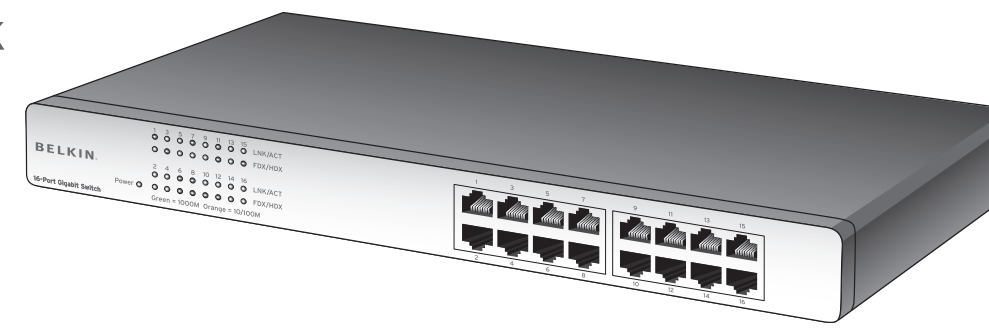

BELKIN® 16-Port Gigabit Switch

Share

Share large files at faster network speeds, with maximum efficiency