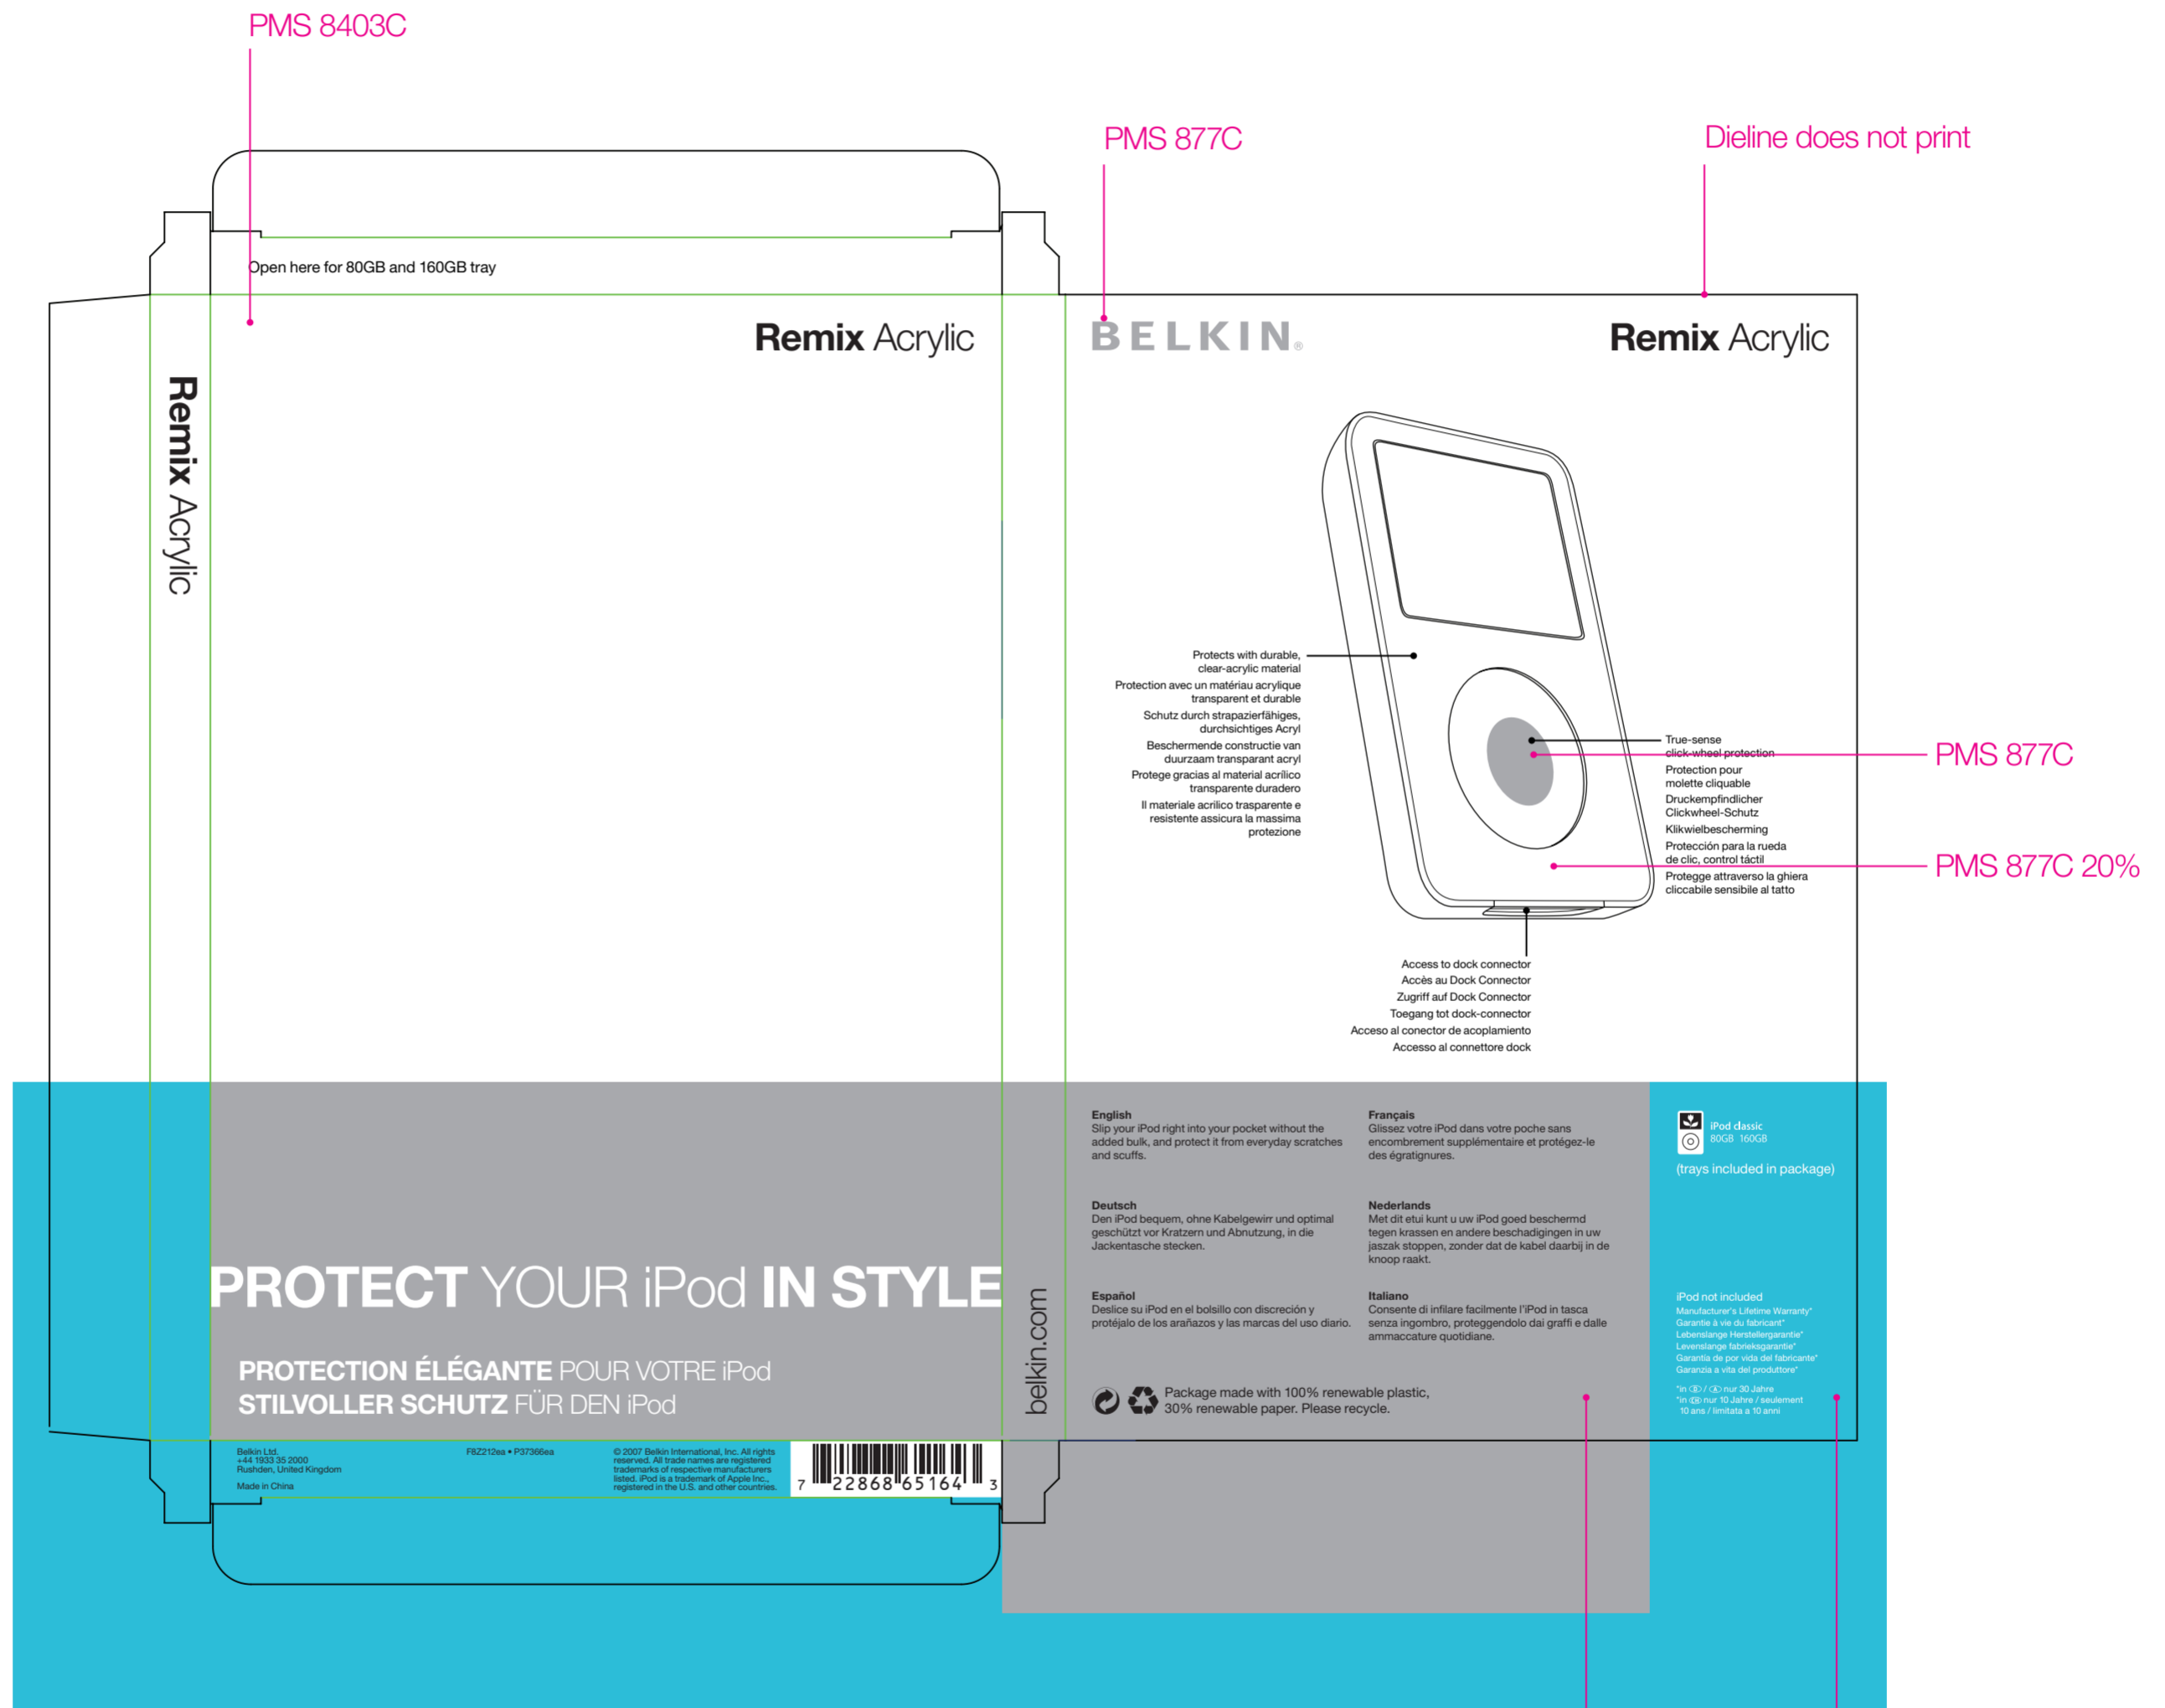

PRINTERS NOTES

4 color process
PMS 631C
PMS 877C Metallic
PMS 8403C Metallic

MATERIAL

Overall matte coating

FONTS

Helvetica Neue