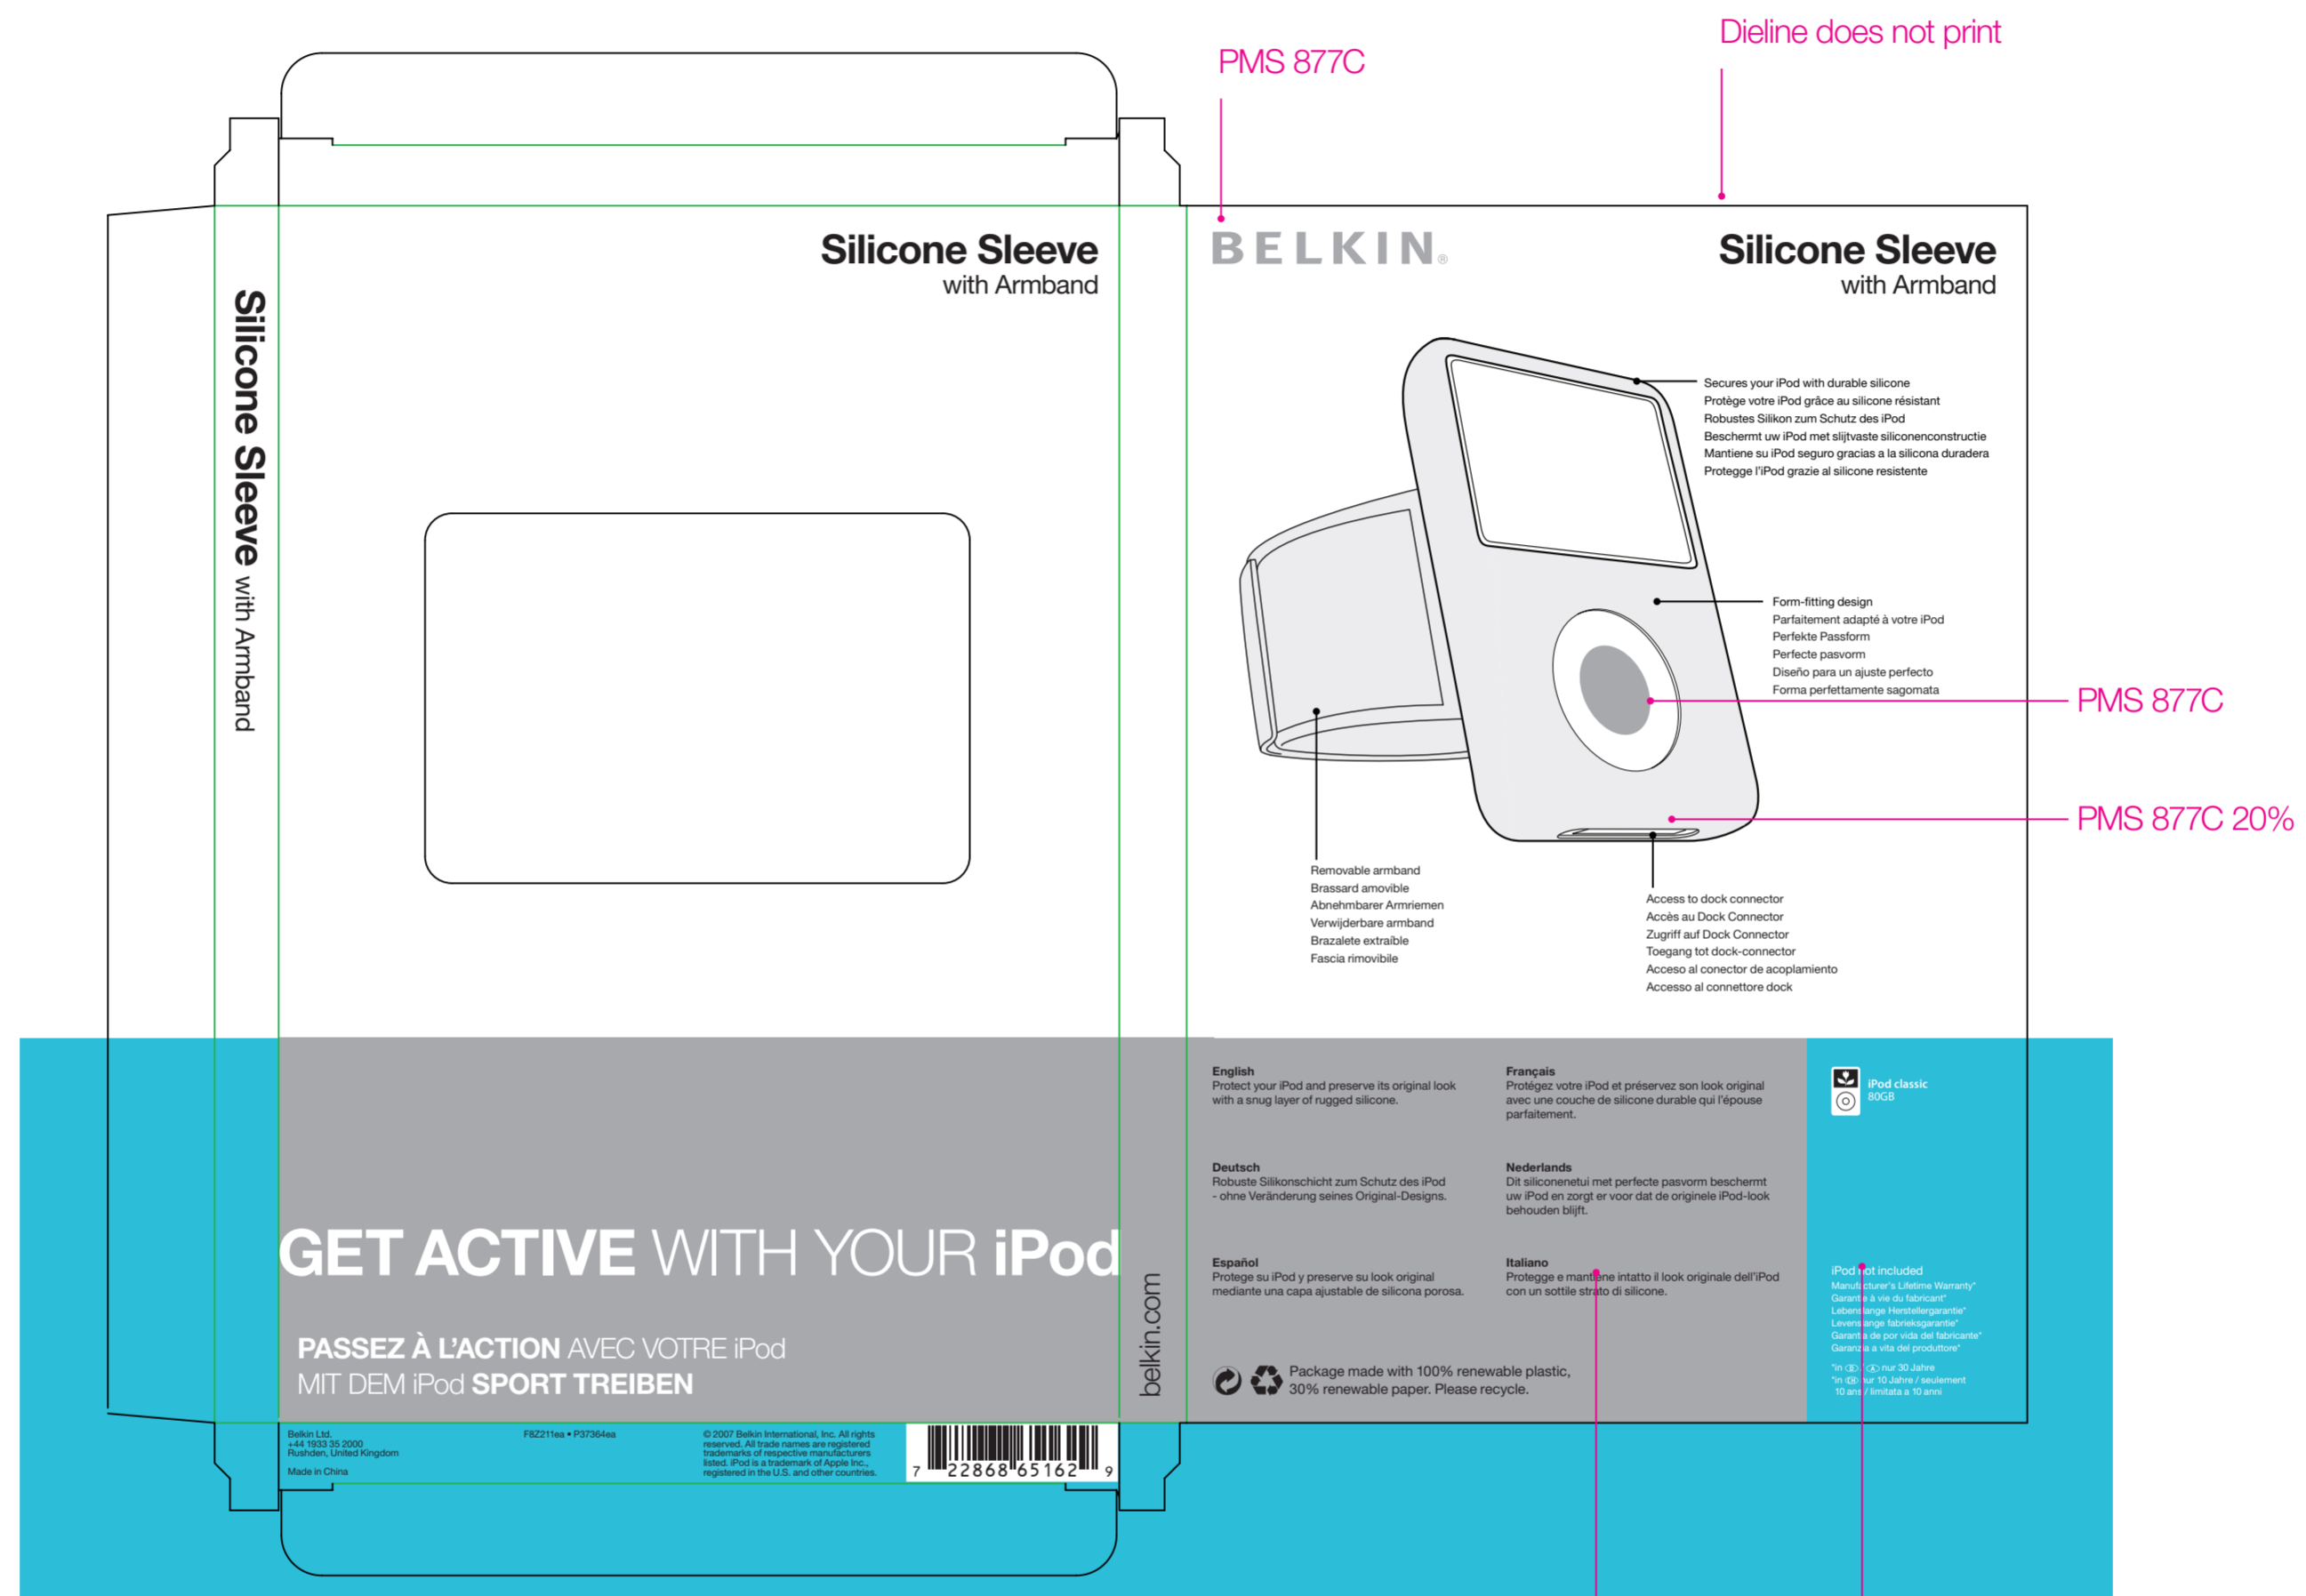

PRINTERS NOTES

4 color process
PMS 631C
PMS 877C Metallic
PMS 8403C Metallic

MATERIAL

Overall matte coating

FONTS

Helvetica Neue