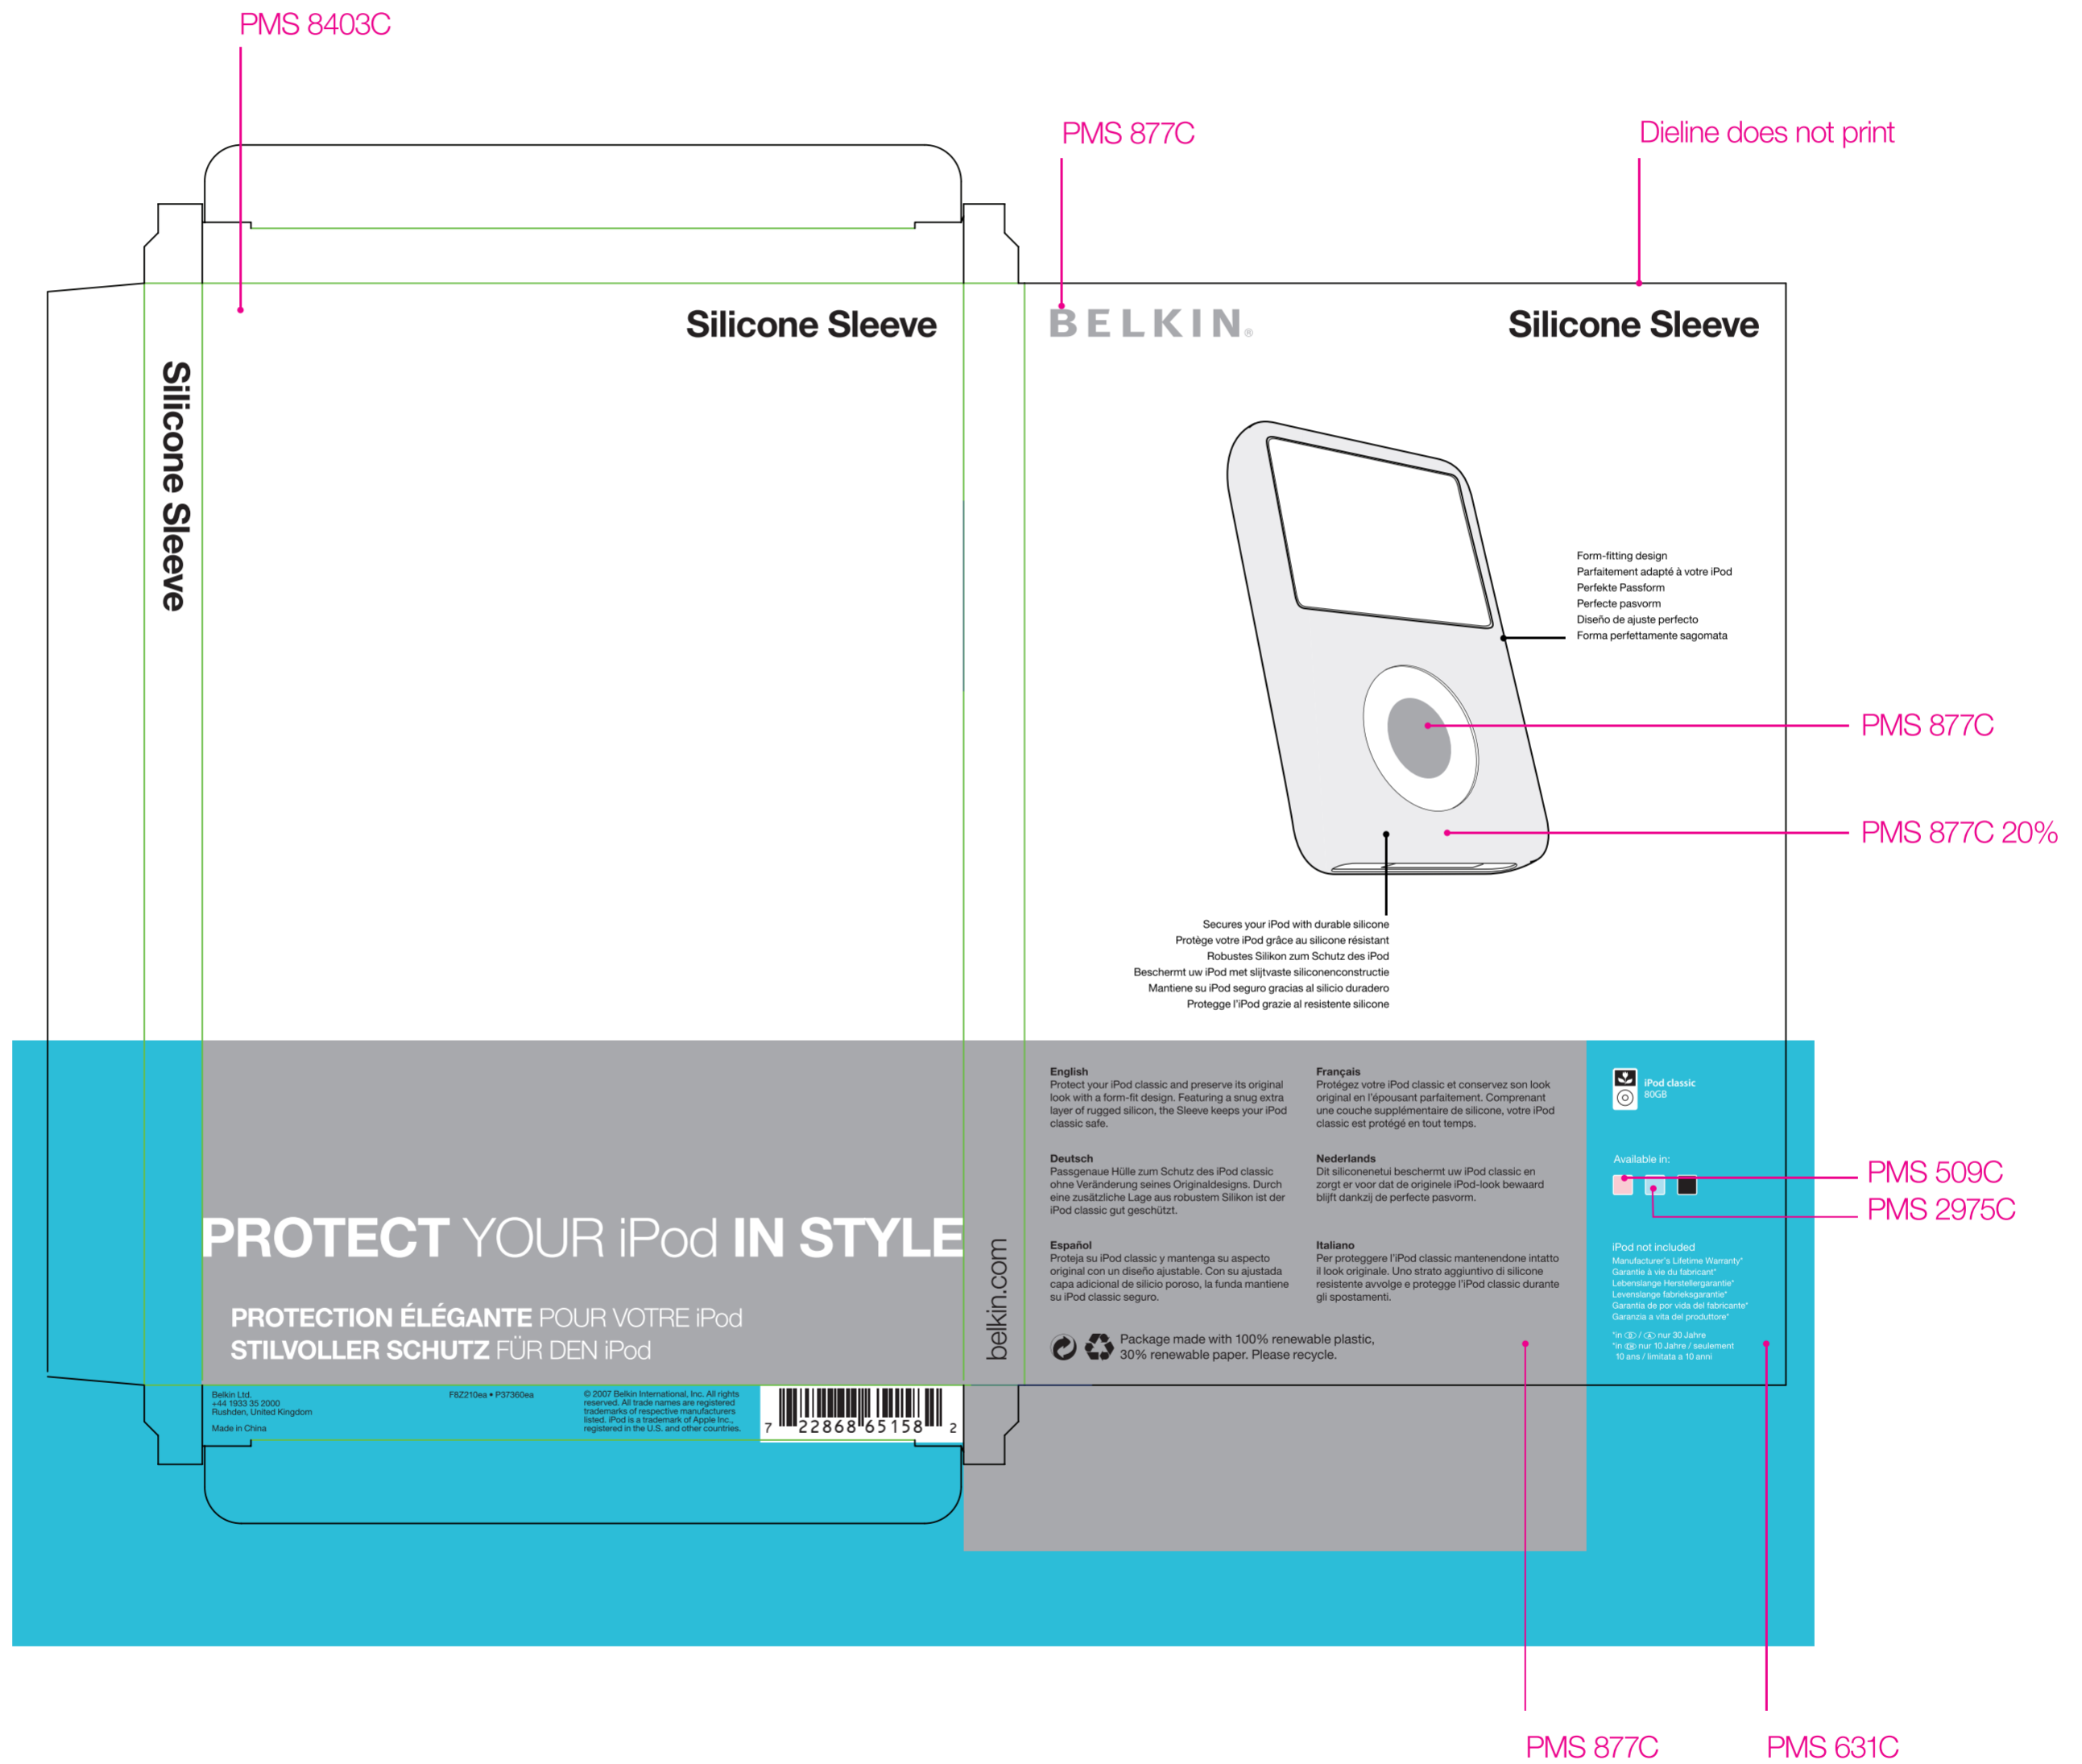

PRINTERS NOTES

4 color process
PMS 631C
PMS 509C
PMS 2975C
PMS 877C Metallic
PMS 8403C Metallic

MATERIAL

Overall matte coating

FONTS

Helvetica Neue