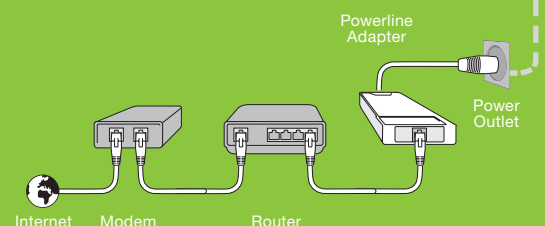

Belkin's Powerline Networking Adapters utilize existing electrical wiring to connect all computers to form a network. Simply plug one end of the Adapter into an available wall outlet and plug the other end into any RJ45 (Ethernet) port using the included cables.

*Networking router not included

Create a network using electrical outlets

HOME OFFICE

Connect your computers

GAMING ROOM

Connect to a gaming console

LIVING ROOM

Connect to a (broadband) TV