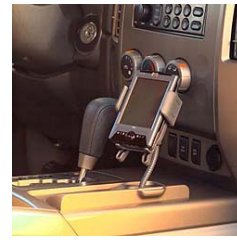

HP iPAQ Car Cradle - F8U0802eaHP

3 Year Warranty

Product Features:

- Provides universal docking station for most HP iPAQ Pocket PCs and HP Pocket PC Phone Editions
- Keeps your device stable and protected in flexible, non-scratch cradle design
- Repositions easily with ratcheting neck
- Lets you view appointments and notes at a glance
- Provides convenient hands-free communication
- Includes 2 different-sized rubber bases, an adapter cup, foam ring, and adhesive tabs for exact fit and stability in your car's cup holder

Belkin Ltd
Rushden
United Kingdom

Belkin BV
Schiphol-Rijk
Netherlands

Belkin GmbH
Munich
Germany

Belkin SAS
Billancourt
France

Belkin Nordic
Stockholm
Sweden