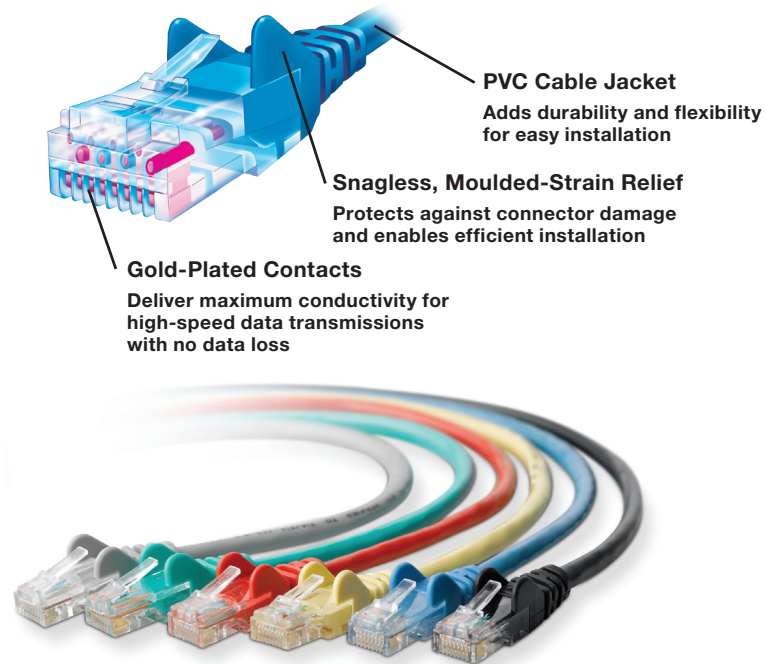

Copper Network Cables

Belkin offers CAT5e and CAT6 copper cables and connectivity products that feature quality components and utilise advanced manufacturing techniques to ensure consistent, top-quality network performance. All Belkin cables are certified and tested to exceed the industry cabling standards, and come with a lifetime guarantee.

Features and Benefits:

- Moulded connectors with snagless guards make installations effortless and protect connector tabs from damage
- Stranded, 24AWG, copper conductors offer superior conductivity over smaller gauges and provide increased flexibility to prevent kinking
- Gold-plated connector contacts deliver maximum conductivity for high-speed data transmissions
- Compliant to telecommunications standards: A-Tick verified to AS/ACIF SOO8: 2001 inc amdt. no.1.
- Compliant to industry standards: ETL verified to TIA/EIA 568B and SO/IEC 11801-compliant (CAT5e) and TIA/EIA 568B.2.1 (CAT6)
- Performance tested to exceed: 100MHz for CAT5e, 500MHz for CAT6