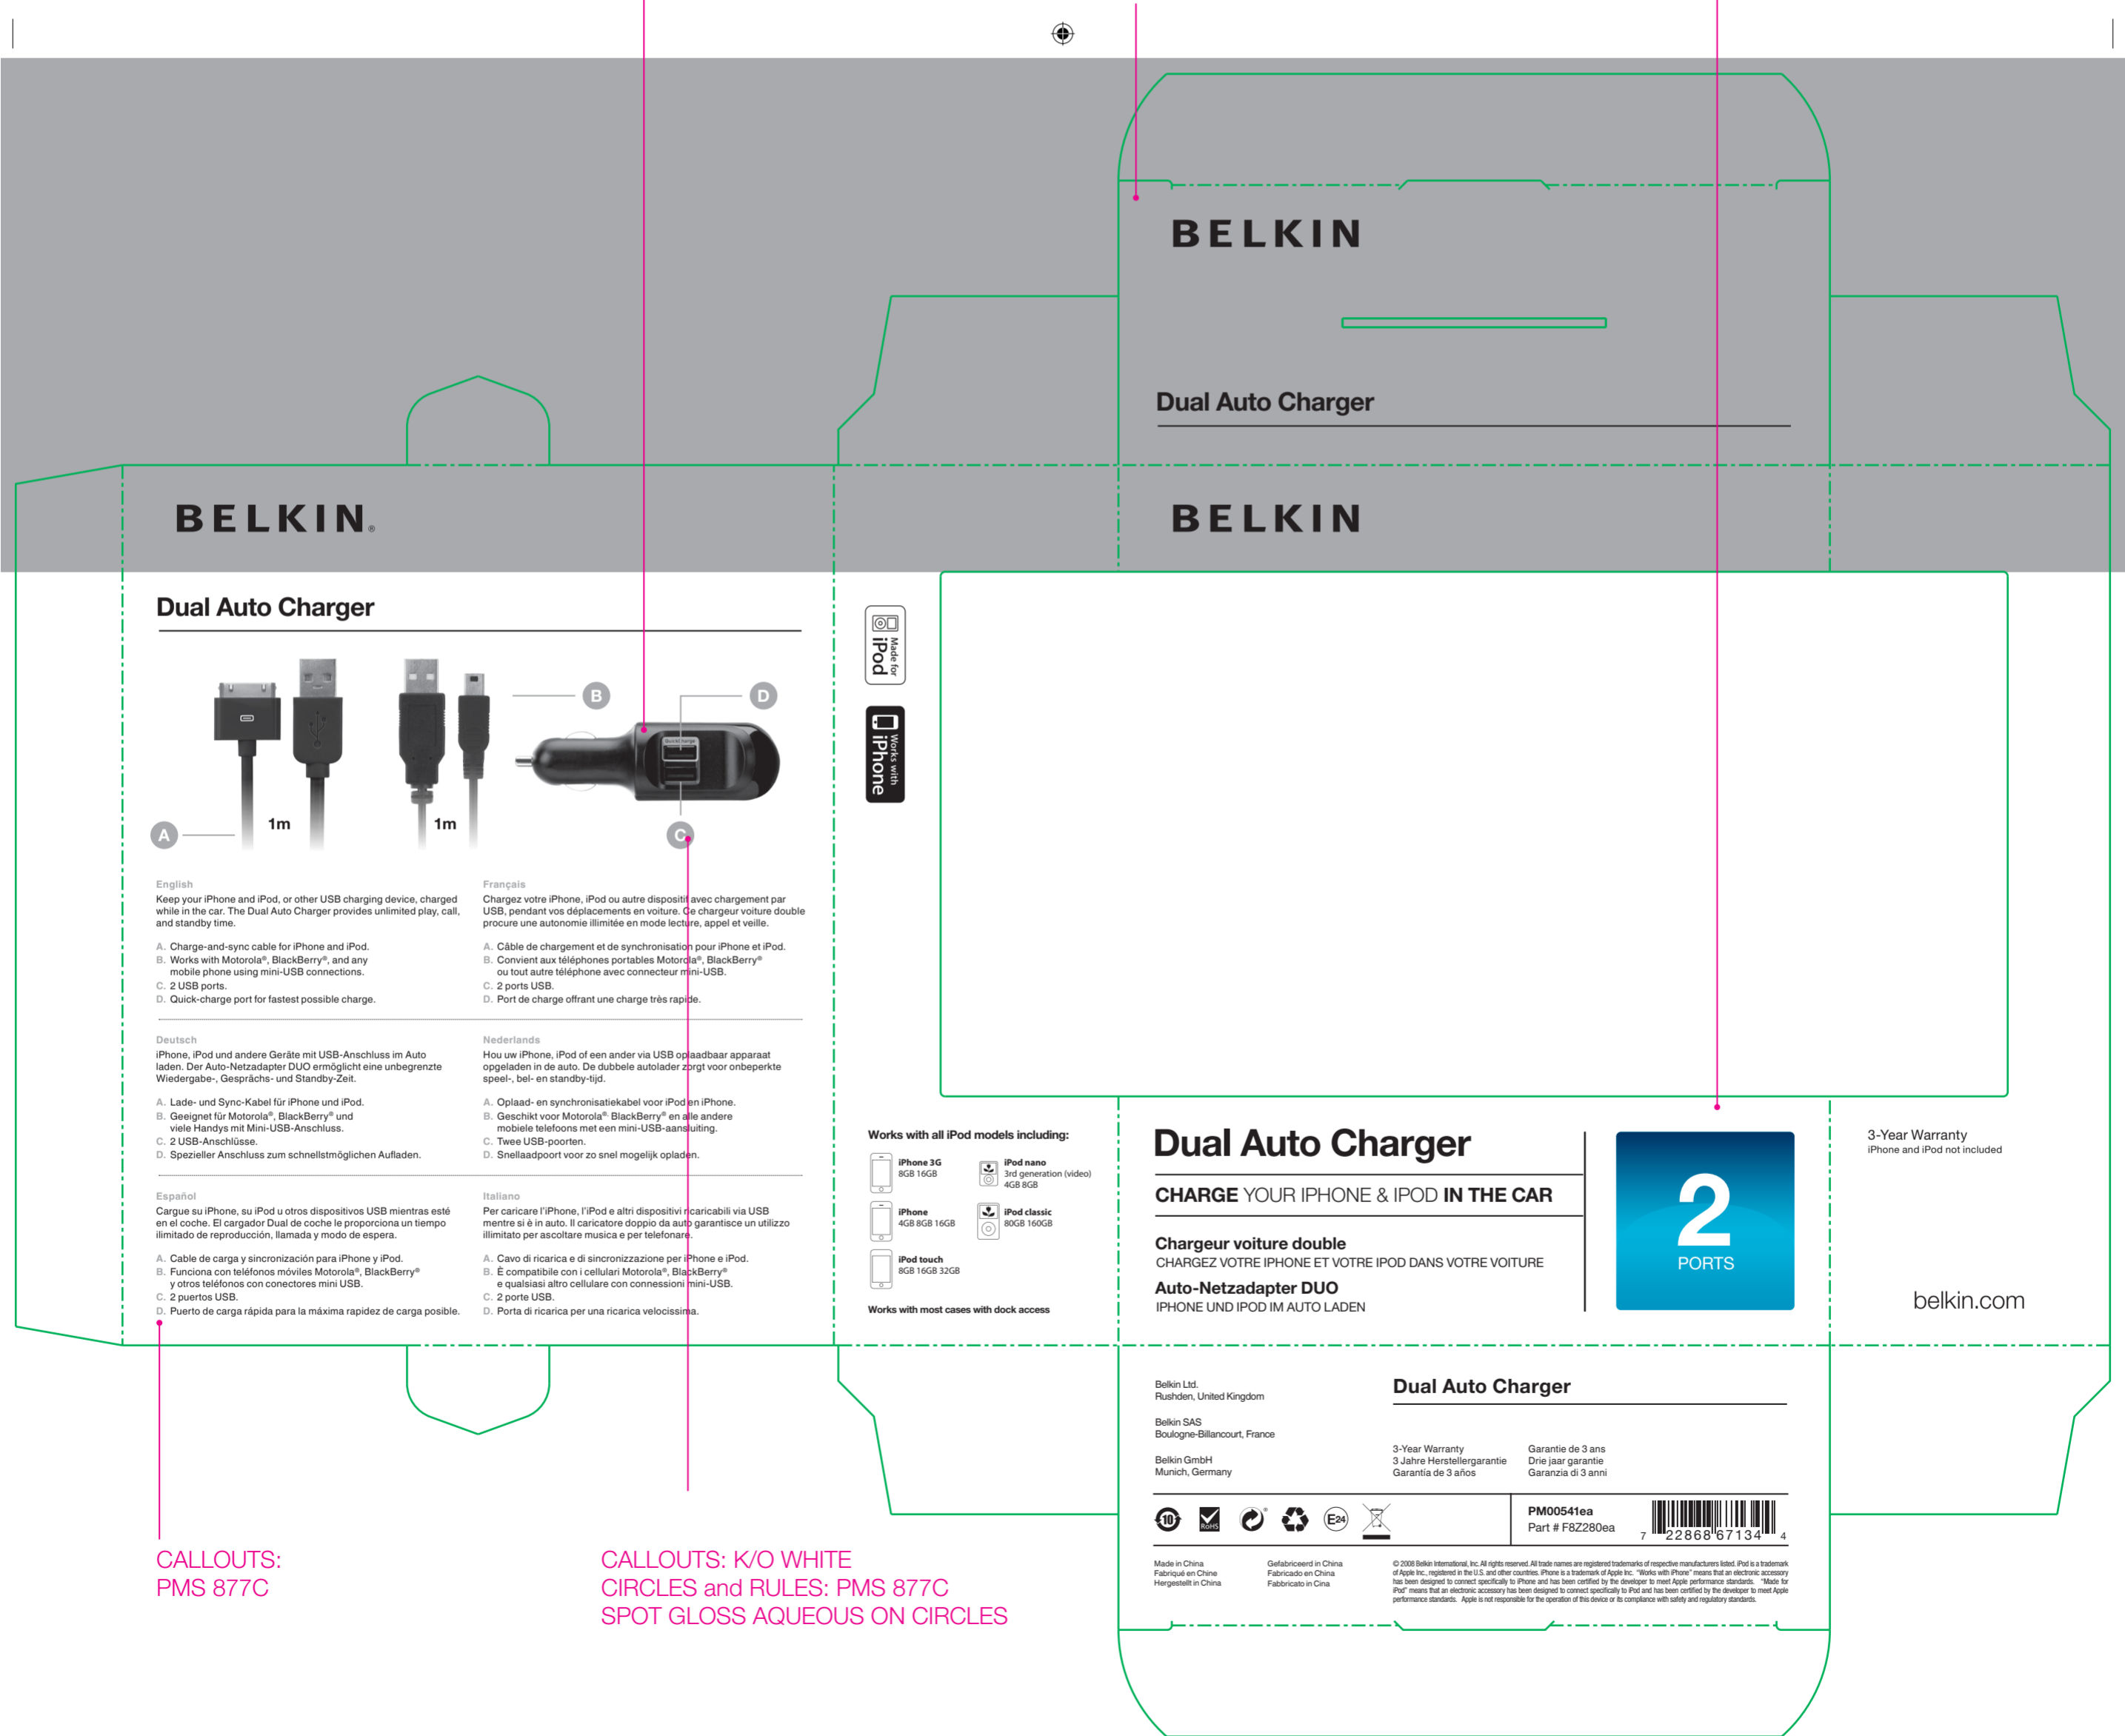

PRINTERS NOTES—BOX

COLOR/PLATES

- PMS 877C
- PMS 806C
- PMS 808C
- PROCESS BLACK C
- OVERALL MATTE AQUEOUS COAT
- SPOT GLOSS AQUEOUS

MATERIAL

FONTS

Helvetica Neue Lt Pro OTF, Helvetica World OTF

DO NOT PRINT

Dieline; Printers Notes

DIE SPECIFICATIONS

Dieline specs are on a hidden layer in the Illustration file, to view these specs turn on the layer.

OVERALL MATTE AQUEOUS COAT

ALL TYPE PRINT 100% BLACK UNLESS INDICATED

ALL IMAGES: 100% K + 30% PMS 308C + SPOT GLOSS AQUEOUS

PMS 877C SPOT GLOSS AQUEOUS

BADGE: DUOTONE + SPOT GLOSS AQUEOUS

Dual Auto Charger