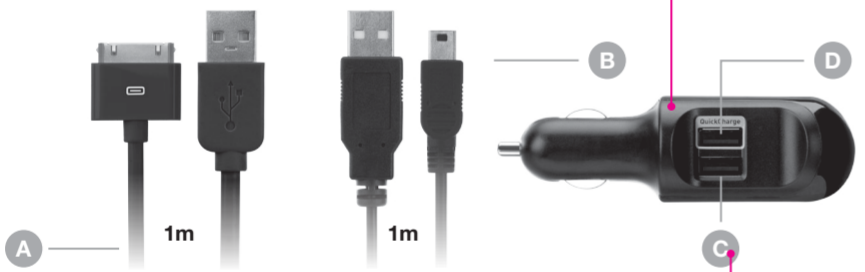

English
Keep your iPhone and iPod, or other USB charging device, charged while in the car. The Dual Auto Charger provides unlimited play, call, and standby time.

A. Charge-and-sync cable for iPhone and iPod.
B. Works with Motorola®, BlackBerry®, and any mobile phone using mini-USB connections.
C. 2 USB ports.
D. Quick-charge port for fastest possible charge.

Français
Chargez votre iPhone, iPod ou autre dispositif avec chargement par USB, pendant vos déplacements en voiture. Ce chargeur voiture double procure une autonomie illimitée en mode lecture, appel et veille.

A. Câble de chargement et de synchronisation pour iPhone et iPod.
B. Convient aux téléphones portables Motorola®, BlackBerry® ou tout autre téléphone avec connecteur mini-USB.
C. 2 ports USB.
D. Port de charge offrant une charge très rapide.

Deutsch
iPhone, iPod und andere Geräte mit USB-Anschluss im Auto laden. Der Auto-Netzadapter DUO ermöglicht eine unbegrenzte Wiedergabe-, Gesprächs- und Standby-Zeit.

A. Lade- und Sync-Kabel für iPhone und iPod.
B. Geeignet für Motorola®, BlackBerry® und viele Handys mit Mini-USB-Anschluss.
C. 2 USB-Anschlüsse.
D. Spezieller Anschluss zum schnellstmöglichen Aufladen.

Nederlands
Hou uw iPhone, iPod of een ander via USB oplaadbaar apparaat opgeladen in de auto. De dubbele autolader zorgt voor onbeperkte speel-, bel- en standby-tijd.

A. Oplaad- en synchronisatiekabel voor iPod en iPhone.
B. Geschikt voor Motorola®, BlackBerry® en alle andere mobiele telefoons met een mini-USB-aansluiting.
C. Twee USB-poorten.
D. Snellaadpoort voor zo snel mogelijk opladen.

Italiano
Per caricare l'iPhone, l'iPod e altri dispositivi ricaricabili via USB mentre si è in auto. Il caricatore doppio da auto garantisce un utilizzo illimitato per ascoltare musica e per telefonare.

A. Cavo di ricarica e di sincronizzazione per iPhone e iPod.
B. È compatibile con i cellulari Motorola®, BlackBerry® e qualsiasi altro cellulare con connessioni mini-USB.
C. 2 porte USB.
D. Porta di ricarica per una ricarica velocissima.

Español
Cargue su iPhone, su iPod u otros dispositivos USB mientras esté en el coche. El cargador Dual de coche le proporciona un tiempo ilimitado de reproducción, llamada y modo de espera.

A. Cable de carga y sincronización para iPhone y iPod.
B. Funciona con teléfonos móviles Motorola®, BlackBerry® y otros teléfonos con conectores mini USB.
C. 2 puertos USB.
D. Puerto de carga rápida para la máxima rapidez de carga posible.

1. Works with all iPod models including:
2. iPhone 3G 8GB 16GB
   - iPod nano 3rd generation (video) 4GB 8GB
   - iPhone 4GB 8GB 16GB
   - iPod classic 80GB 160GB
   - iPod touch 8GB 16GB 32GB
3. Works with most cases with dock access

Dual Auto Charger

CHARGE YOUR IPHONE & IPOD IN THE CAR

Chargeur voiture double
CHARGEZ VOTRE IPHONE ET VOTRE IPOD DANS VOTRE VOITURE

Auto-Netzadapter DUO
IPHONE UND IPOD IM AUTO LADEN

3-Year Warranty
iPhone and iPod not included

belkin.com