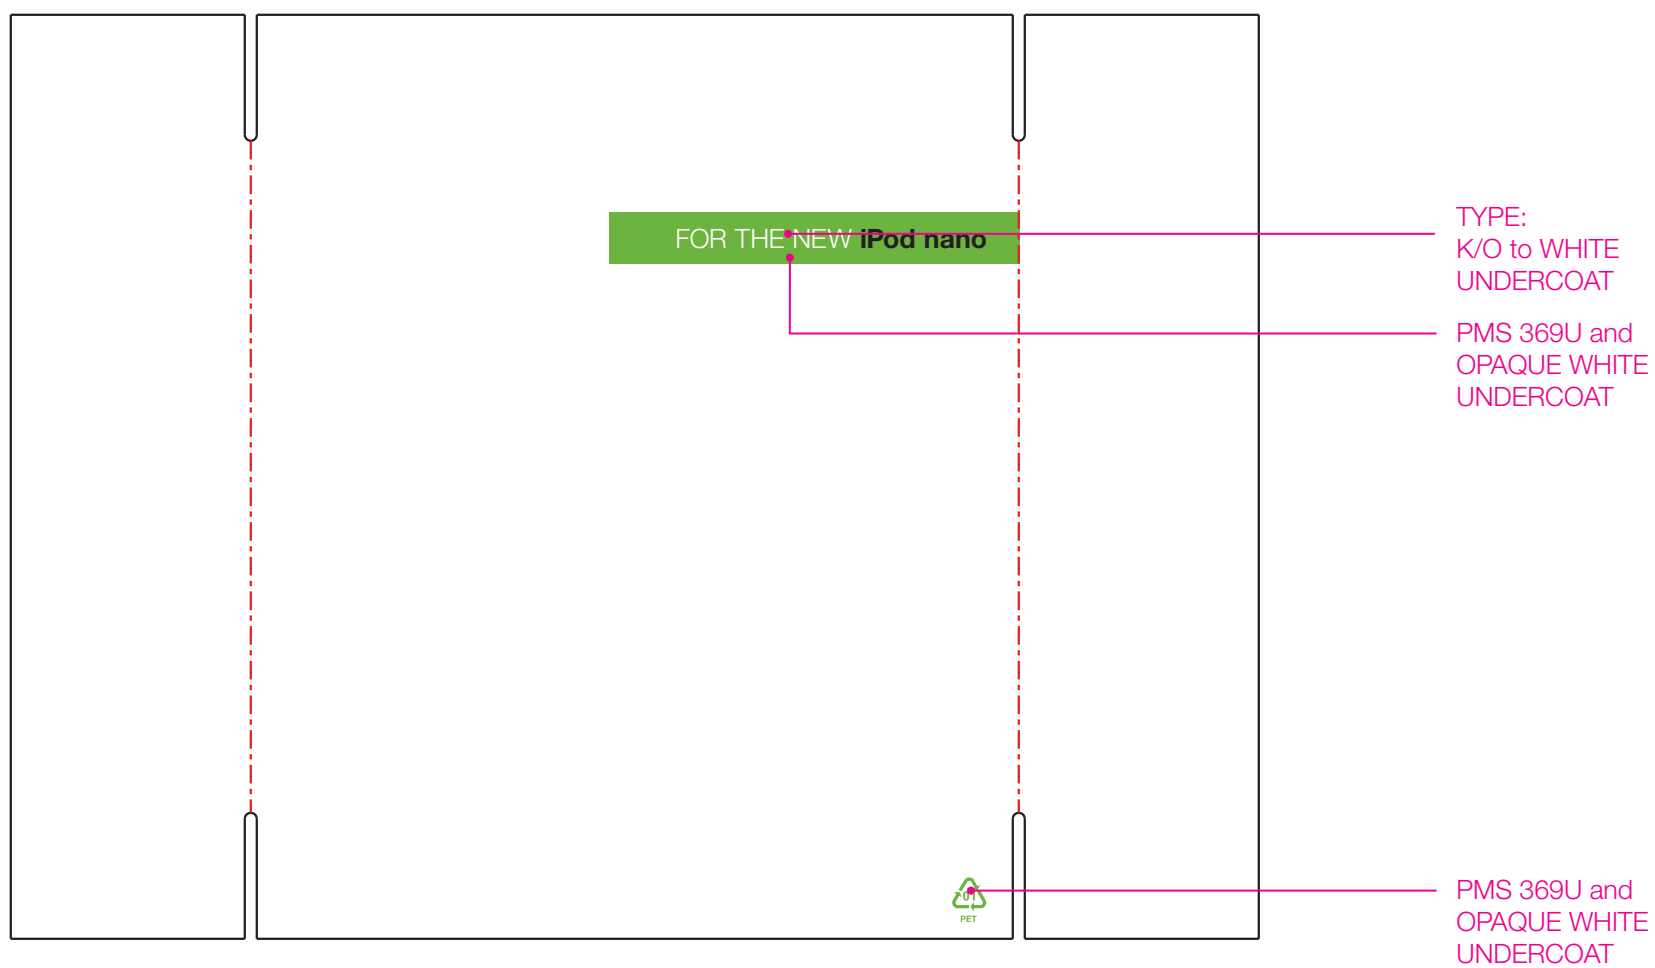

PRINTERS NOTES

COLOR/PLATES

- BLACK
- OPAQUE WHITE UNDERCOAT (Double-hit Drypass)
- PMS 369U

MATERIAL

.3mm PET

FONTS

Helvetica Neue Lt. Pro

DO NOT PRINT

Dieline; Printers Notes

DIE SPECIFICATIONS

Dieline specs are on a hidden layer
in the Illustrator file, to view these specs
turn on the layer.

- OVERALL MATTE AQUEOUS COAT
- ALL COPY PRINTS BLACK UNLESS INDICATED

PET WINDOW