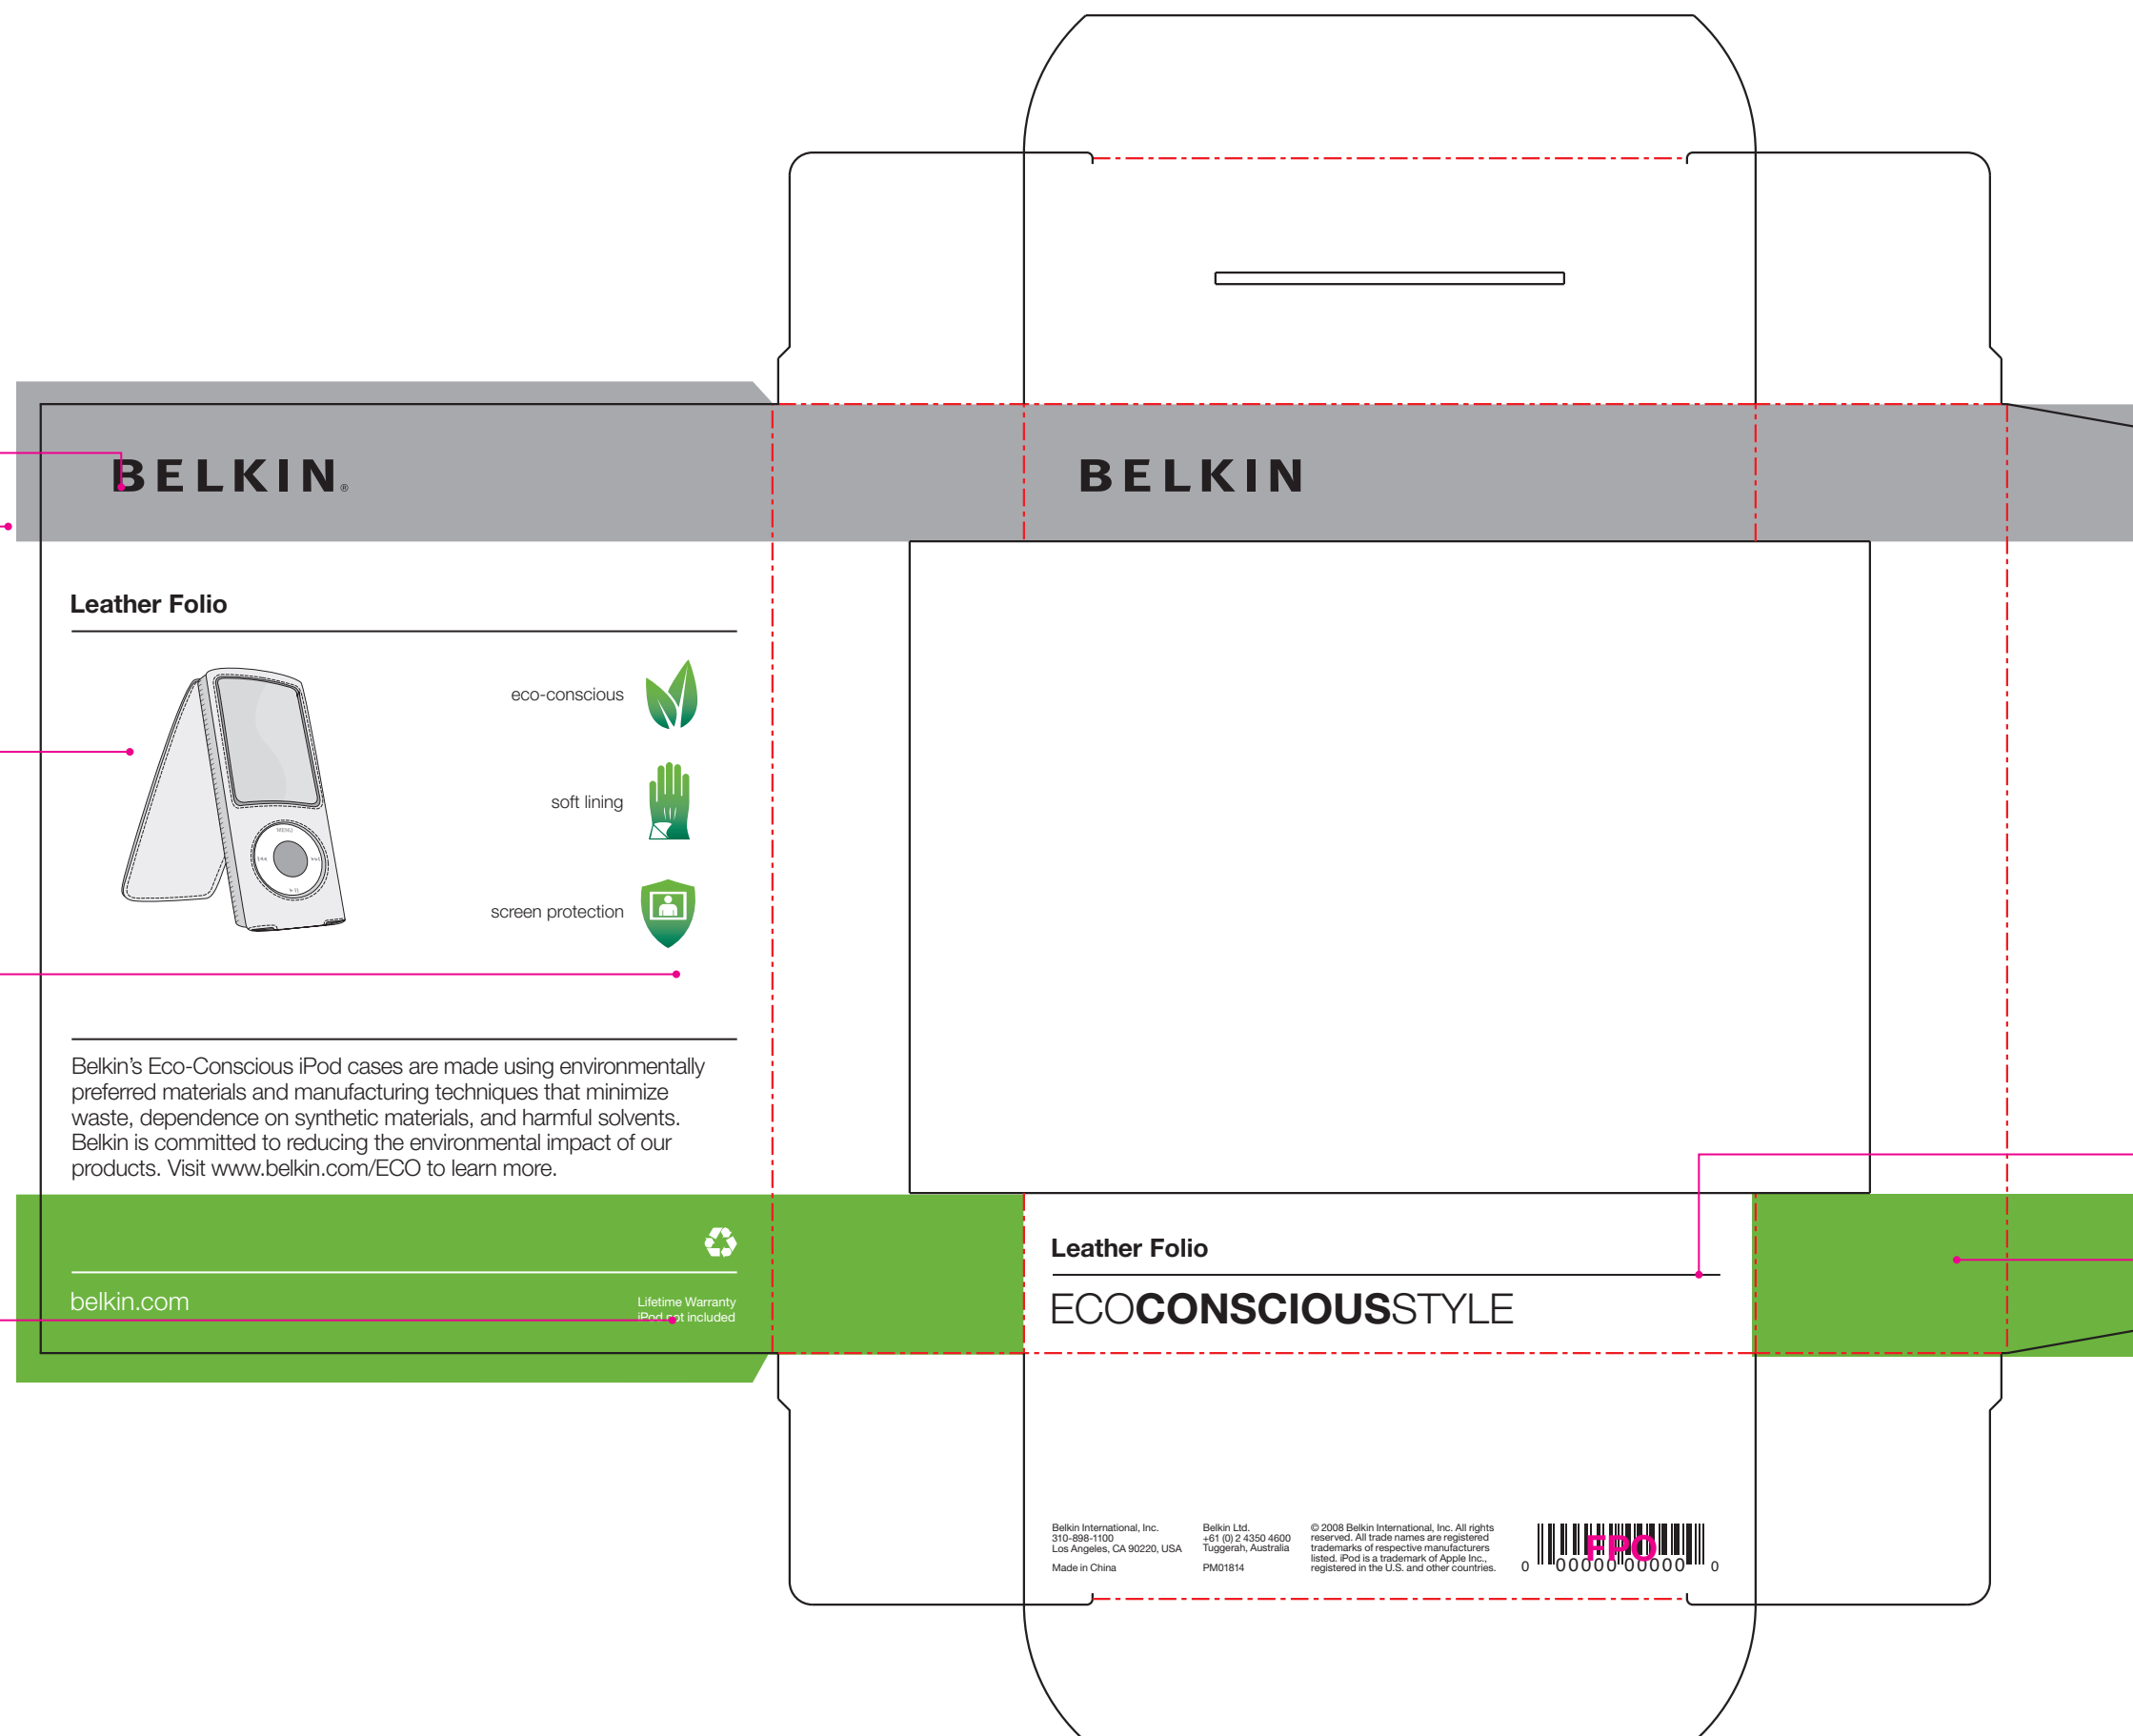

- OVERALL MATTE AQUEOUS COAT
- ALL COPY PRINTS BLACK UNLESS INDICATED

PRINTERS NOTES

COLOR/PLATES

- BLACK
- PMS 877U
- PMS 369U
- PMS 3425U
- OPAQUE WHITE UNDERCOAT (Double-hit Drypass) **ONLY ON CALLED OUT AREAS. EVERYTHING ELSE PRINTS DIRECTLY ON STOCK.**

LOGO: 100% BLACK

Belkin Branded Bar:
PMS 877U
OPAQUE WHITE UNDERCOAT
(Double-hit Drypass)

ART:
100% BLACK; PMS 877U
OPAQUE WHITE
UNDERCOAT
(Double-hit Drypass)

ICONS:
PMS 369U; PMS 3425U
**OPAQUE WHITE UNDERCOAT
(Double-hit dry pass)
ONLY ON AREAS with PMS
369U/3425U** inside knocks out
to print onto kraft paper

PMS 369U and OPAQUE
WHITE UNDERCOAT
(Double-hit Drypass)

COPY, RULE, RECYCLE:
K/O WHITE UNDERCOAT

RULE:
100% Black

PMS 369U and OPAQUE
WHITE UNDERCOAT
(Double-hit Drypass)

BOX

PRINTERS NOTES

COLOR/PLATES

- PMS 877U
- OVERALL MATTE AQUEOUS COAT

- OVERALL MATTE AQUEOUS COAT
- ALL COPY PRINTS BLACK UNLESS INDICATED

PMS 877U

BOX INSERT

PRINTERS NOTES

COLOR/PLATES

- BLACK
- OPAQUE WHITE UNDERCOAT (Double-hit Drypass)
- PMS 369U

MATERIAL

.3mm PET