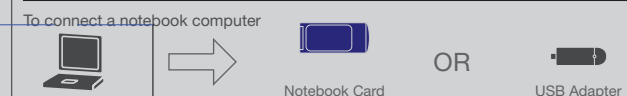

Here's what you need:

N Wireless Notebook Card

Package Includes
N Wireless Notebook Card
Quick Installation Guide
Installation Software and User Manual on CD-ROM

System Requirements
PC-compatible computer with one available 32-bit, CardBus slot
Windows® 2000, XP or Vista™
Minimum 64MB of RAM
CD-ROM drive
Internet browser

Specifications

Interface

32-bit CardBus slot

Network Standards

IEEE 802.11g

IEEE 802.11b

IEEE 802.11n draft*

Operating Range

Up to 365m**

Security

WPA, WPA2-Personal

64-bit, 128-bit WEP encryption

Link Rate***

Up to 300Mbps in 40MHz Channel Mode

BELKIN®

N Wireless Notebook Card

BELKIN®