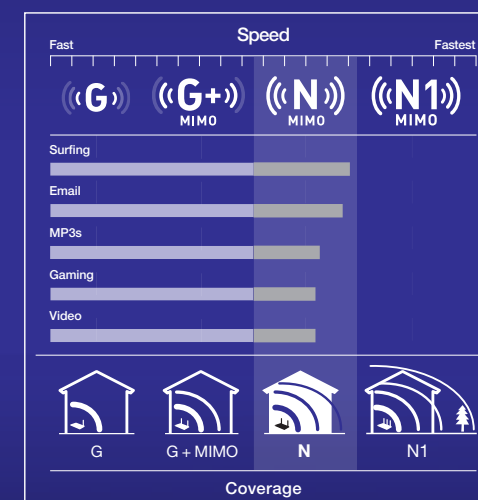

ENHANCED SPEED & COVERAGE

- Wirelessly connects to your high-speed Internet from anywhere within your wireless range
- Allows you to stream music, share photos, shop and surf on the Web, and make multiple VoIP phone calls

N Wireless Notebook Card

3 Easy Install Steps

Please refer to the Quick Installation Guide for detailed instructions

Step 1
Insert the CD and run installer

Step 2
Insert Card into notebook

Step 3
Connect to a wireless network

Manufacturer's Lifetime Warranty

BELKIN®

N Wireless Notebook Card

BELKIN® Belkin Ltd.
Rushden
United Kingdom
www.belkin.com

FOR USE IN: AT, BE, BG, CH, CY, CZ, DE, DK, EE, ES, FR, GB, GR, HU, IE, IT, IS, LI, LT, LU, LV, MT, NL, NO, PL, PT, RO, RU, SE, SI, SK, TR

Restricted Use in Certain Countries..... Class 2 Equipment

Free Tech Support* Local rates apply www.belkin.com

Version
made in China
Part# F5D8013yy

22868*63534 6