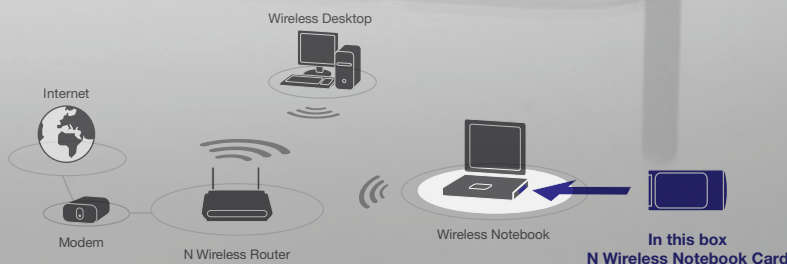

BELKIN®

N Wireless Notebook Card

Here's what it does:

The Belkin N Wireless Notebook Card connects your notebook computer to your wireless network. With a Belkin N Wireless Router as the central connection point of your network, your notebook can share your broadband Internet account. Powerful N networking lets you exchange documents, share resources, and distribute large video and music files on your network, at a link rate of up to 300Mbps.**

For better wireless performance, use the Belkin N Wireless Router with N ExpressCard Adapters, Notebook Cards, and USB Adapters connecting your client computers.

What is N Wireless**?

Wireless Technology	Ideal for
N1	Streaming video, music, and photos, online gaming, and Web-surfing/email
N	Streaming music and photos, online gaming, and Web-surfing/email
G Plus MIMO	Streaming music, online gaming, and Web-surfing/email
G	Web-surfing/email

Here's what you need:

N Wireless Notebook Card

Package Includes
N Wireless Notebook Card
Quick Installation Guide
Installation Software and User Manual on CD-ROM

System Requirements
PC-compatible computer with one available 32-bit, CardBus slot
Windows® 2000, XP or Vista™
Minimum 64MB of RAM
CD-ROM drive
Internet browser

Specifications

Interface

32-bit CardBus slot

Network Standards

IEEE 802.11g

IEEE 802.11b

IEEE 802.11n draft*

Operating Range

Up to 365m**

Security

WPA, WPA2-Personal

64-bit, 128-bit WEP encryption

Link Rate***

Up to 300Mbps in 40MHz Channel Mode

BELKIN®

N Wireless Notebook Card

BELKIN®