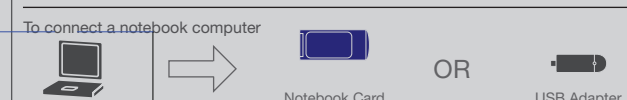

Here's what you need:

N Wireless Notebook Card

Package Includes
N Wireless Notebook Card
Quick Installation Guide
Installation Software and User Manual on CD-ROM

System Requirements
PC-compatible computer with one available 32-bit, CardBus slot
Windows® 2000, XP or Vista™
Minimum 64MB of RAM
CD-ROM drive
Internet browser

Specifications

Interface
32-bit CardBus slot
Network Standards
IEEE 802.11g
IEEE 802.11b
IEEE 802.11n draft*

Operating Range
Up to 365m**
Security
WPA, WPA2-Personal
64-bit, 128-bit WEP encryption
Link Rate***
Up to 300Mbps in 40MHz Channel Mode

BELKIN®

N Wireless Notebook Card

BELKIN®