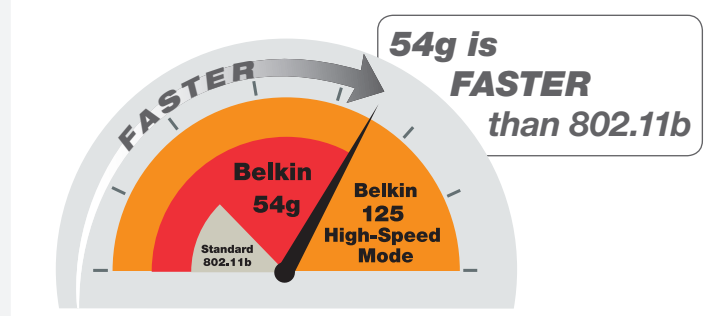

BELKIN® ADSL Modem with Wireless G Router

ADSL
ISDN
LINE

Share your broadband Internet connection

54 Mbps
802.11g 2.4GHz • Wireless

BELKIN® ADSL Modem with Wireless G Router

BELKIN® ADSL Modem with Wireless G Router

BELKIN® ADSL Modem with Wireless G Router

BELKIN® ADSL Modem with Wireless G Router

54 Mbps
802.11g 2.4GHz • Wireless

ADSL
ISDN
LINE

Share your broadband Internet connection

54 Mbps
802.11g 2.4GHz • Wireless

Package Includes
ADSL, ADSL2 Modem with Wireless G Router
RJ11 Phone Line Cord
RJ45 Ethernet Networking Cable

System Requirements
Active ADSL connection with RJ11 (via filter)*
At least one computer with an installed wireless network interface card or adapter
TCP/IP networking protocol installed on each computer
Internet browser

Standards
IEEE 802.11b
IEEE 802.11g
IEEE 802.3 10Base-T Ethernet
IEEE 802.3 100Base-T Fast Ethernet

Operating Range
Up to 60m*

Power Adapter
User Manual CD
Quick Installation Guide
Registration Card

Security
WLAN: 64-bit WEP, 128-bit WEP, WPA-PSK, WPA
SPI Firewall, MAC Address
Protocols Supported
ISP: PPPoE, PPPoA, 1483 Bridged Dynamic/Fixed IP, 1483 Routed
LAN: CSMA/CD, TCP/IP, UDP, AppleTalk™ and DHCP (client and server)

VPN Support
PPTP, L2TP, and IPsec pass-through
Management
Password protected, browser-based
Maximum Users: 253 (LAN), 32 (WLAN)

Ports
4 10/100Base-T auto-sensing and auto-uplink RJ45 (LAN)
1 RJ11 port (ADSL)

LEDs
ADSL, Wireless, LAN (1, 2, 3, 4), Power

Look for these other Belkin wireless networking products:

- Wireless Pre-N Notebook Network Card
- Wireless G Notebook Network Card
- Wireless G USB Network Adapter
- Wireless G Desktop Network Card

BUILT-IN ADSL MODEM

Nordic Tech Support
DK N S SF