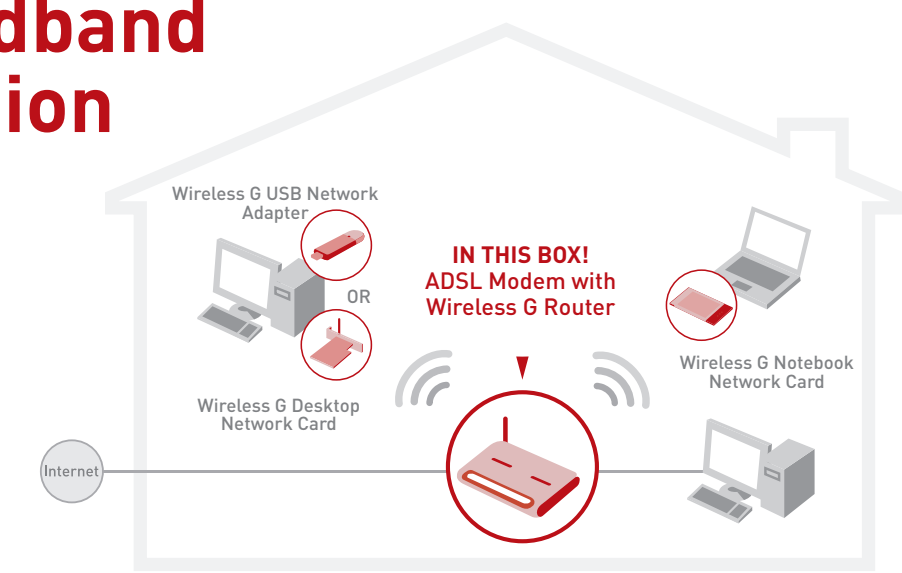

Share your broadband Internet connection

Here's what it does
Belkin networking offers this one-box solution that lets you share your ADSL Internet connection, files, and peripherals—without cables. It combines two essential networking functions in one innovative product—an ADSL Modem with a 4-port wireless router. Operating at wireless speeds up to 54Mbps, the ADSL Modem with Wireless G Router operates on the 802.11g wireless Ethernet standard.

This standard is backward-compatible, so you can use it in combination with existing 802.11b Wi-Fi® networks. Your Router also features an integrated 4-port 10/100Base-T Ethernet switch so you can connect your wired computers easily.