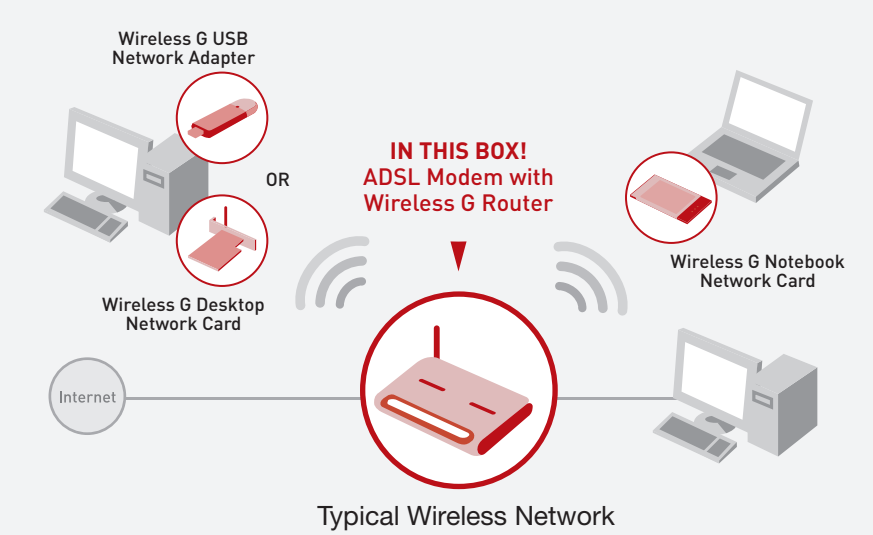

BELKIN® ADSL Modem with Wireless G Router

ADSL
ISDN
LINE

Share your broadband Internet connection

54 Mbps
802.11g 2.4GHz • Wireless

BELKIN® ADSL Modem with Wireless G Router

BELKIN® ADSL Modem with Wireless G Router

BELKIN® ADSL Modem with Wireless G Router

BELKIN® ADSL Modem with Wireless G Router

54 Mbps
802.11g 2.4GHz • Wireless

ADSL
ISDN
LINE

Share your broadband Internet connection

54 Mbps
802.11g 2.4GHz • Wireless

Package Includes
ADSL, ADSL2 Modem with Wireless G Router
RJ11 Phone Line Cord
RJ45 Ethernet Networking Cable

System Requirements
Active ADSL connection with RJ11 (via filter)*
At least one computer with an installed wireless network interface card or adapter
TCP/IP networking protocol installed on each computer
Internet browser

Standards
IEEE 802.11b
IEEE 802.11g
IEEE 802.3 10Base-T Ethernet
IEEE 802.3 100Base-T Fast Ethernet

Operating Range
Up to 60m*

Power Adapter
User Manual CD
Quick Installation Guide
Registration Card

Security
WLAN: 64-bit WEP, 128-bit WEP, WPA-PSK, WPA
SPI Firewall, MAC Address
Protocols Supported
ISP: PPPoE, PPPoA, 1483 Bridged Dynamic/Fixed IP, 1483 Routed
LAN: CSMA/CD, TCP/IP, UDP, AppleTalk™ and DHCP (client and server)

VPN Support
PPTP, L2TP, and IPsec pass-through
Management
Password protected, browser-based
Maximum Users: 253 (LAN), 32 (WLAN)

Ports
4 10/100Base-T auto-sensing and auto-uplink RJ45 (LAN)
1 RJ11 port (ADSL)

LEDs
ADSL, Wireless, LAN (1, 2, 3, 4), Power

Look for these other Belkin wireless networking products:

- Wireless Pre-N Notebook Network Card
- Wireless G Notebook Network Card
- Wireless G USB Network Adapter
- Wireless G Desktop Network Card

BUILT-IN ADSL MODEM

Nordic Tech Support
DK N S SF