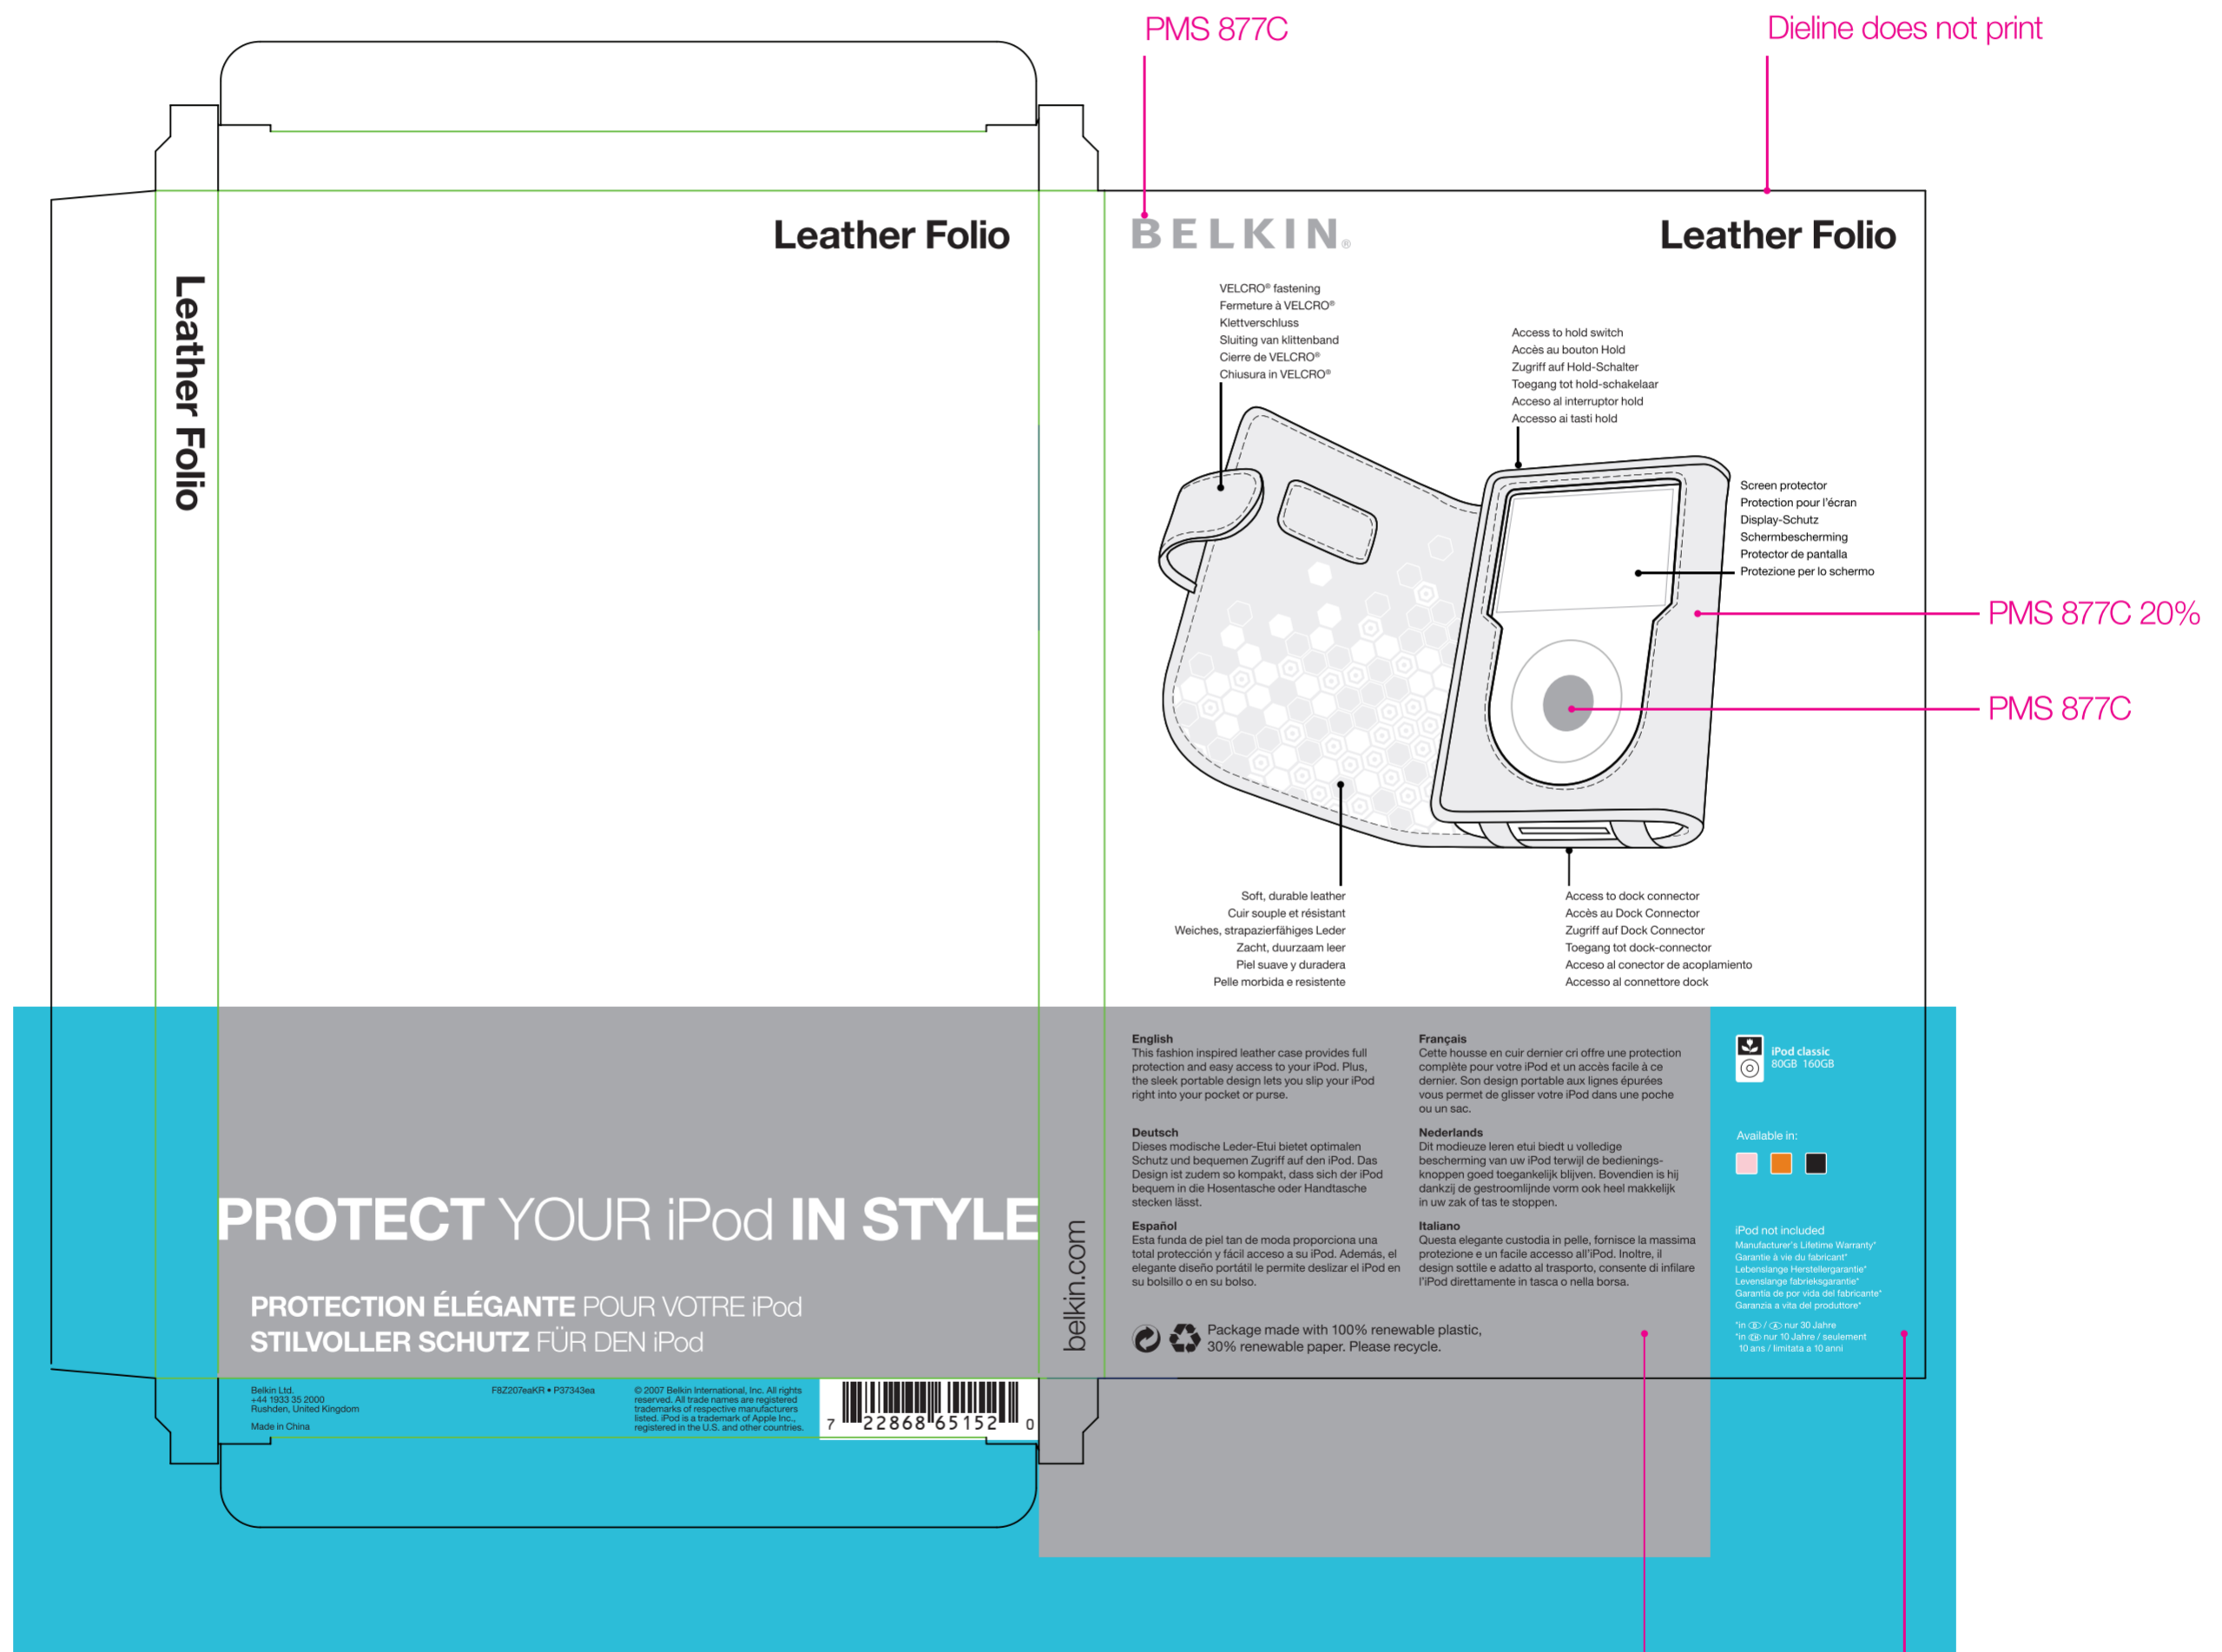

PRINTERS NOTES

4 color process
PMS 631C
PMS 877C Metallic
PMS 8403C Metallic

MATERIAL

Overall matte coating

FONTS

Helvetica Neue

PRINTERS NOTES

4 color process
PMS 631C
PMS 877C Metallic
PMS 8403C Metallic