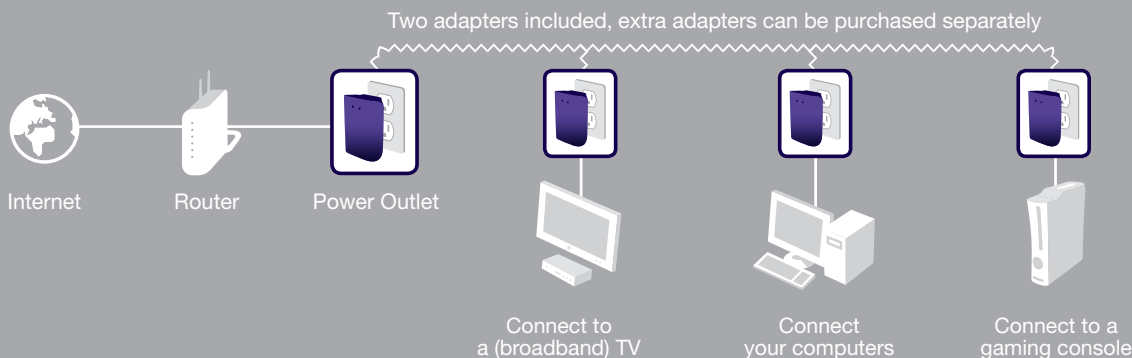

How does powerline work?

Package Includes

- 2 Powerline AV Networking Adapters
- 2 RJ45 Ethernet Networking Cables
- 2 Power Cords
- 2 Wall Plug Adapters
- Quick Installation Guide
- CD with User Manual

System Requirements

- Device with an Ethernet port
- Available power outlet
- Standard home electrical wiring

Specifications Standards

- IEEE 802.3/802.3u
- HomePlug® AV-certified
- Coexistence with HomePlug 1.0

Operating Range*

- Up to 300m in wall powerlines
- 16 bridged devices per station

Link Rate*

200Mbps

Security

- 128-bit AES link encryption with key management for secure powerline communications
- Push-button security

*Actual speed and distance will vary depending on interference, network traffic, building materials, and other conditions.