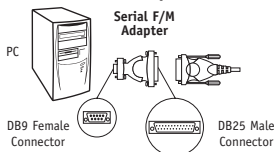

# Serial Female/Male Adapter

**PC  
COMPATIBLE**

*Connect a DB25 serial device to your PC*

F2L088ea

## Serial Female/Male Adapter

**EN**

Constructed to perform flawlessly even at the highest data transmission speeds, this Belkin Pro Series adapter connects your serial device to your PC. It converts your PC's DB9 male port to a DB25 male port.