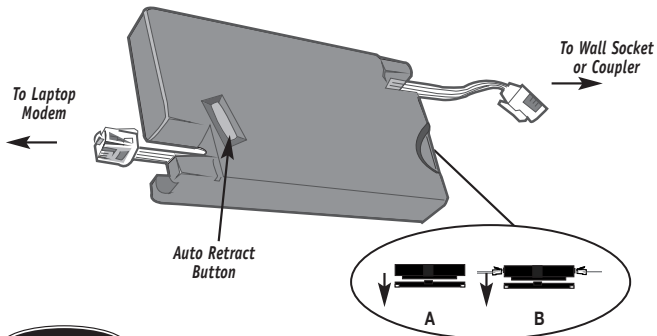

Retractable Modem Cable

Application:

The Belkin line of phone accessories offers a variety of products designed to install, expand and upgrade home/office telephone, fax, and modem systems. The Belkin Retractable Modem Cord is designed to help manage and eliminate tangled modem cords.

Instructions:

- Connect the plug of the Retractable Modem Cord into your modem.
- Connect the other end into your wall outlet via BT adaptor supplied (UK) or to run extended distances attach other end into coupler and use with the Belkin F8V103 & F8V104 series of extension line cord.
- To retract cord, push auto retract button.

Belkin Corporation
+1 310 898 1100
Compton • CA • 90220 • USA

Belkin Components, Ltd.
+44 (0) 1933 35 2000
Rushden • NN10 6GL • United Kingdom

Belkin Components B.V.
+31 (0) 20 654 7300
1119 PH Schiphol-Rijk • The Netherlands

Belkin GmbH
+49 (0) 89 143 4050
80637 München • Germany

Use the eCoupler™ to join two line cords for extended distances

**Made in Taiwan
Designed in the USA**

P96515uk

F8V073

7 22868 40790 5