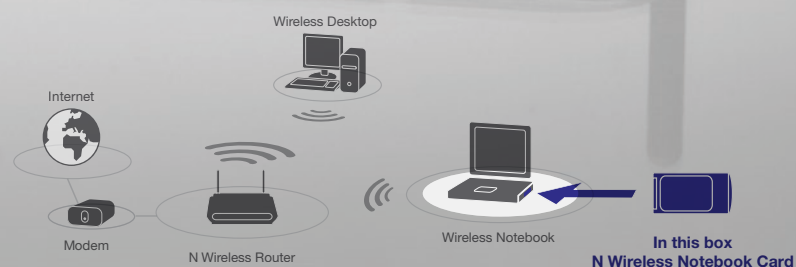

BELKIN®

N Wireless Notebook Card

Here's what it does:

The Belkin N Wireless Notebook Card connects your notebook computer to your wireless network. With a Belkin N Wireless Router as the central connection point of your network, your notebook can share your broadband Internet account. Powerful N networking lets you exchange documents, share resources, and distribute large video and music files on your network, at a link rate of up to 300Mbps.**

For better wireless performance, use the Belkin N Wireless Router with N ExpressCard Adapters, Notebook Cards, and USB Adapters connecting your client computers.

What is N Wireless**?

Wireless Technology	Ideal for
N1	Streaming video, music, and photos, online gaming, and Web-surfing/email
N	Streaming music and photos, online gaming, and Web-surfing/email
G Plus MIMO	Streaming music, online gaming, and Web-surfing/email
G	Web-surfing/email

Here's what you need:

N Wireless Notebook Card

Package Includes
N Wireless Notebook Card
Quick Installation Guide
Installation Software and User Manual on CD-ROM

System Requirements
PC-compatible computer with one available 32-bit, CardBus slot
Windows* 2000, XP or Vista*
Minimum 64MB of RAM
CD-ROM drive
Internet browser

Specifications

Interface

32-bit CardBus slot

Network Standards

IEEE 802.11g

IEEE 802.11b

IEEE 802.11n draft*

Operating Range

Up to 365m**

Security

WPA, WPA2-Personal

64-bit, 128-bit WEP encryption

Link Rate***

Up to 300Mbps in 40MHz Channel Mode

BELKIN®

N Wireless Notebook Card

BELKIN®