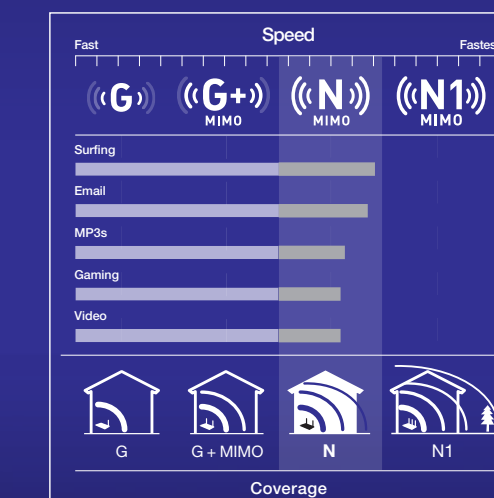

ENHANCED SPEED & COVERAGE

- Wirelessly connects to your high-speed Internet from anywhere within your wireless range
- Allows you to stream music, share photos, shop and surf on the Web, and make multiple VoIP phone calls

N Wireless Notebook Card

3 Easy Install Steps

Manufacturer's Lifetime Warranty

BELKIN®

N Wireless Notebook Card

BELKIN® Belkin Ltd.
Rushden
United Kingdom
www.belkin.com

FOR USE IN: AT, BE, BG, CH, CY, CZ, DE, DK, EE, ES, FR, GB, GR, HU, IE, IT, IS, LI, LT, LU, LV, MT, NL, NO, PL, PT, RO, RU, SE, SI, SK, TR

Restricted Use in Certain Countries..... Class 2 Equipment

Free Tech Support* Local rates apply www.belkin.com

Version

made in China

Part# F5D8013uk

22868*63532 2