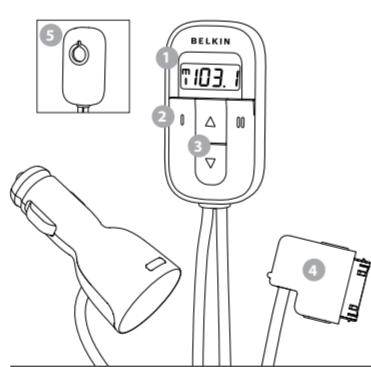

BELKIN.

TuneCast™ Auto for iPod®

Play, power, and charge your iPod® in your car

1. **1 LCD Display with Backlight**
   Shows FM frequency and battery status
2. **2 Programmable Memory Slots**
   Toggle between 2 programmable channels
3. **3 Channel Up/Down and Power**
   Scan in 1/10MHz intervals seamlessly
4. **4 Dock Connector**
   Attaches securely to your iPod
5. **5 Surface-Mount Clip**
   Holds your TuneCast Auto