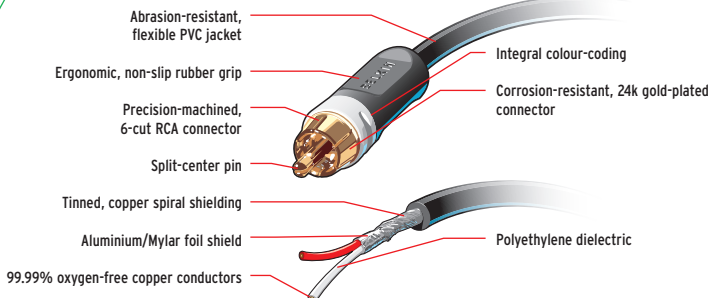

PURE | AV

by Belkin

RCA Audio Cable

High-Performance Audio Cable with Precision-Formulated, Polyethylene Dielectric Material for High-Accuracy, Natural Sound Quality

The Purest Sound.

Outstanding Signal-To-Noise Ratio.

FR Câble Audio RCA. Branchez vos appareils audio avec connecteurs RCA

Le Son le Plus Pur.

Excellent rapport Signal/Bruit

DE Cinch-Audiokabel. Verbinden Sie Audiokomponenten mit Cinch-Steckern

Der Klarste Klang.

NL RCA-audiokabel. Sluit audio-componenten aan met RCA-connectoren

Het Zuiverste Geluid.

ES Cable de audio RCA. Conecte los componentes de audio con los conectores RCA

El Sonido Más Puro.

IT Cavo audio RCA. Collega i componenti audio con i connettori RCA

Il Suono Più Puro.

Manufacturer's Lifetime Warranty*

For the life of the product, Belkin warrants that this product shall be free of defects in design, assembly, material, and workmanship (free replacement).

Manufacturer's Lifetime Warranty*

Lebenslange Herstellergarantie*
Garantie à vie du fabricant*
Garanzia a vita del produttore*

*in (D) (A) nur 30 Jahre

*in (CH) nur 10 Jahre /
seulement 10 ans / limitata a 10 anni

BELKIN®

www.pureav.com

Belkin Ltd.
+44 (0) 1933 35 2000
Rushden, United Kingdom
Belkin B.V.
+31 (0) 20 654 7300
Schiphol-Rijk, The Netherlands
Belkin GmbH
+49 (0) 89 143405 0
Munich, Germany
Belkin SAS
+33 (0) 1 41 03 14 40
Boulogne-Billancourt, France

Made in China

© 2007 Belkin Corporation. All rights reserved.
All trade names are registered trademarks of respective manufacturers listed.

P45351ea-A