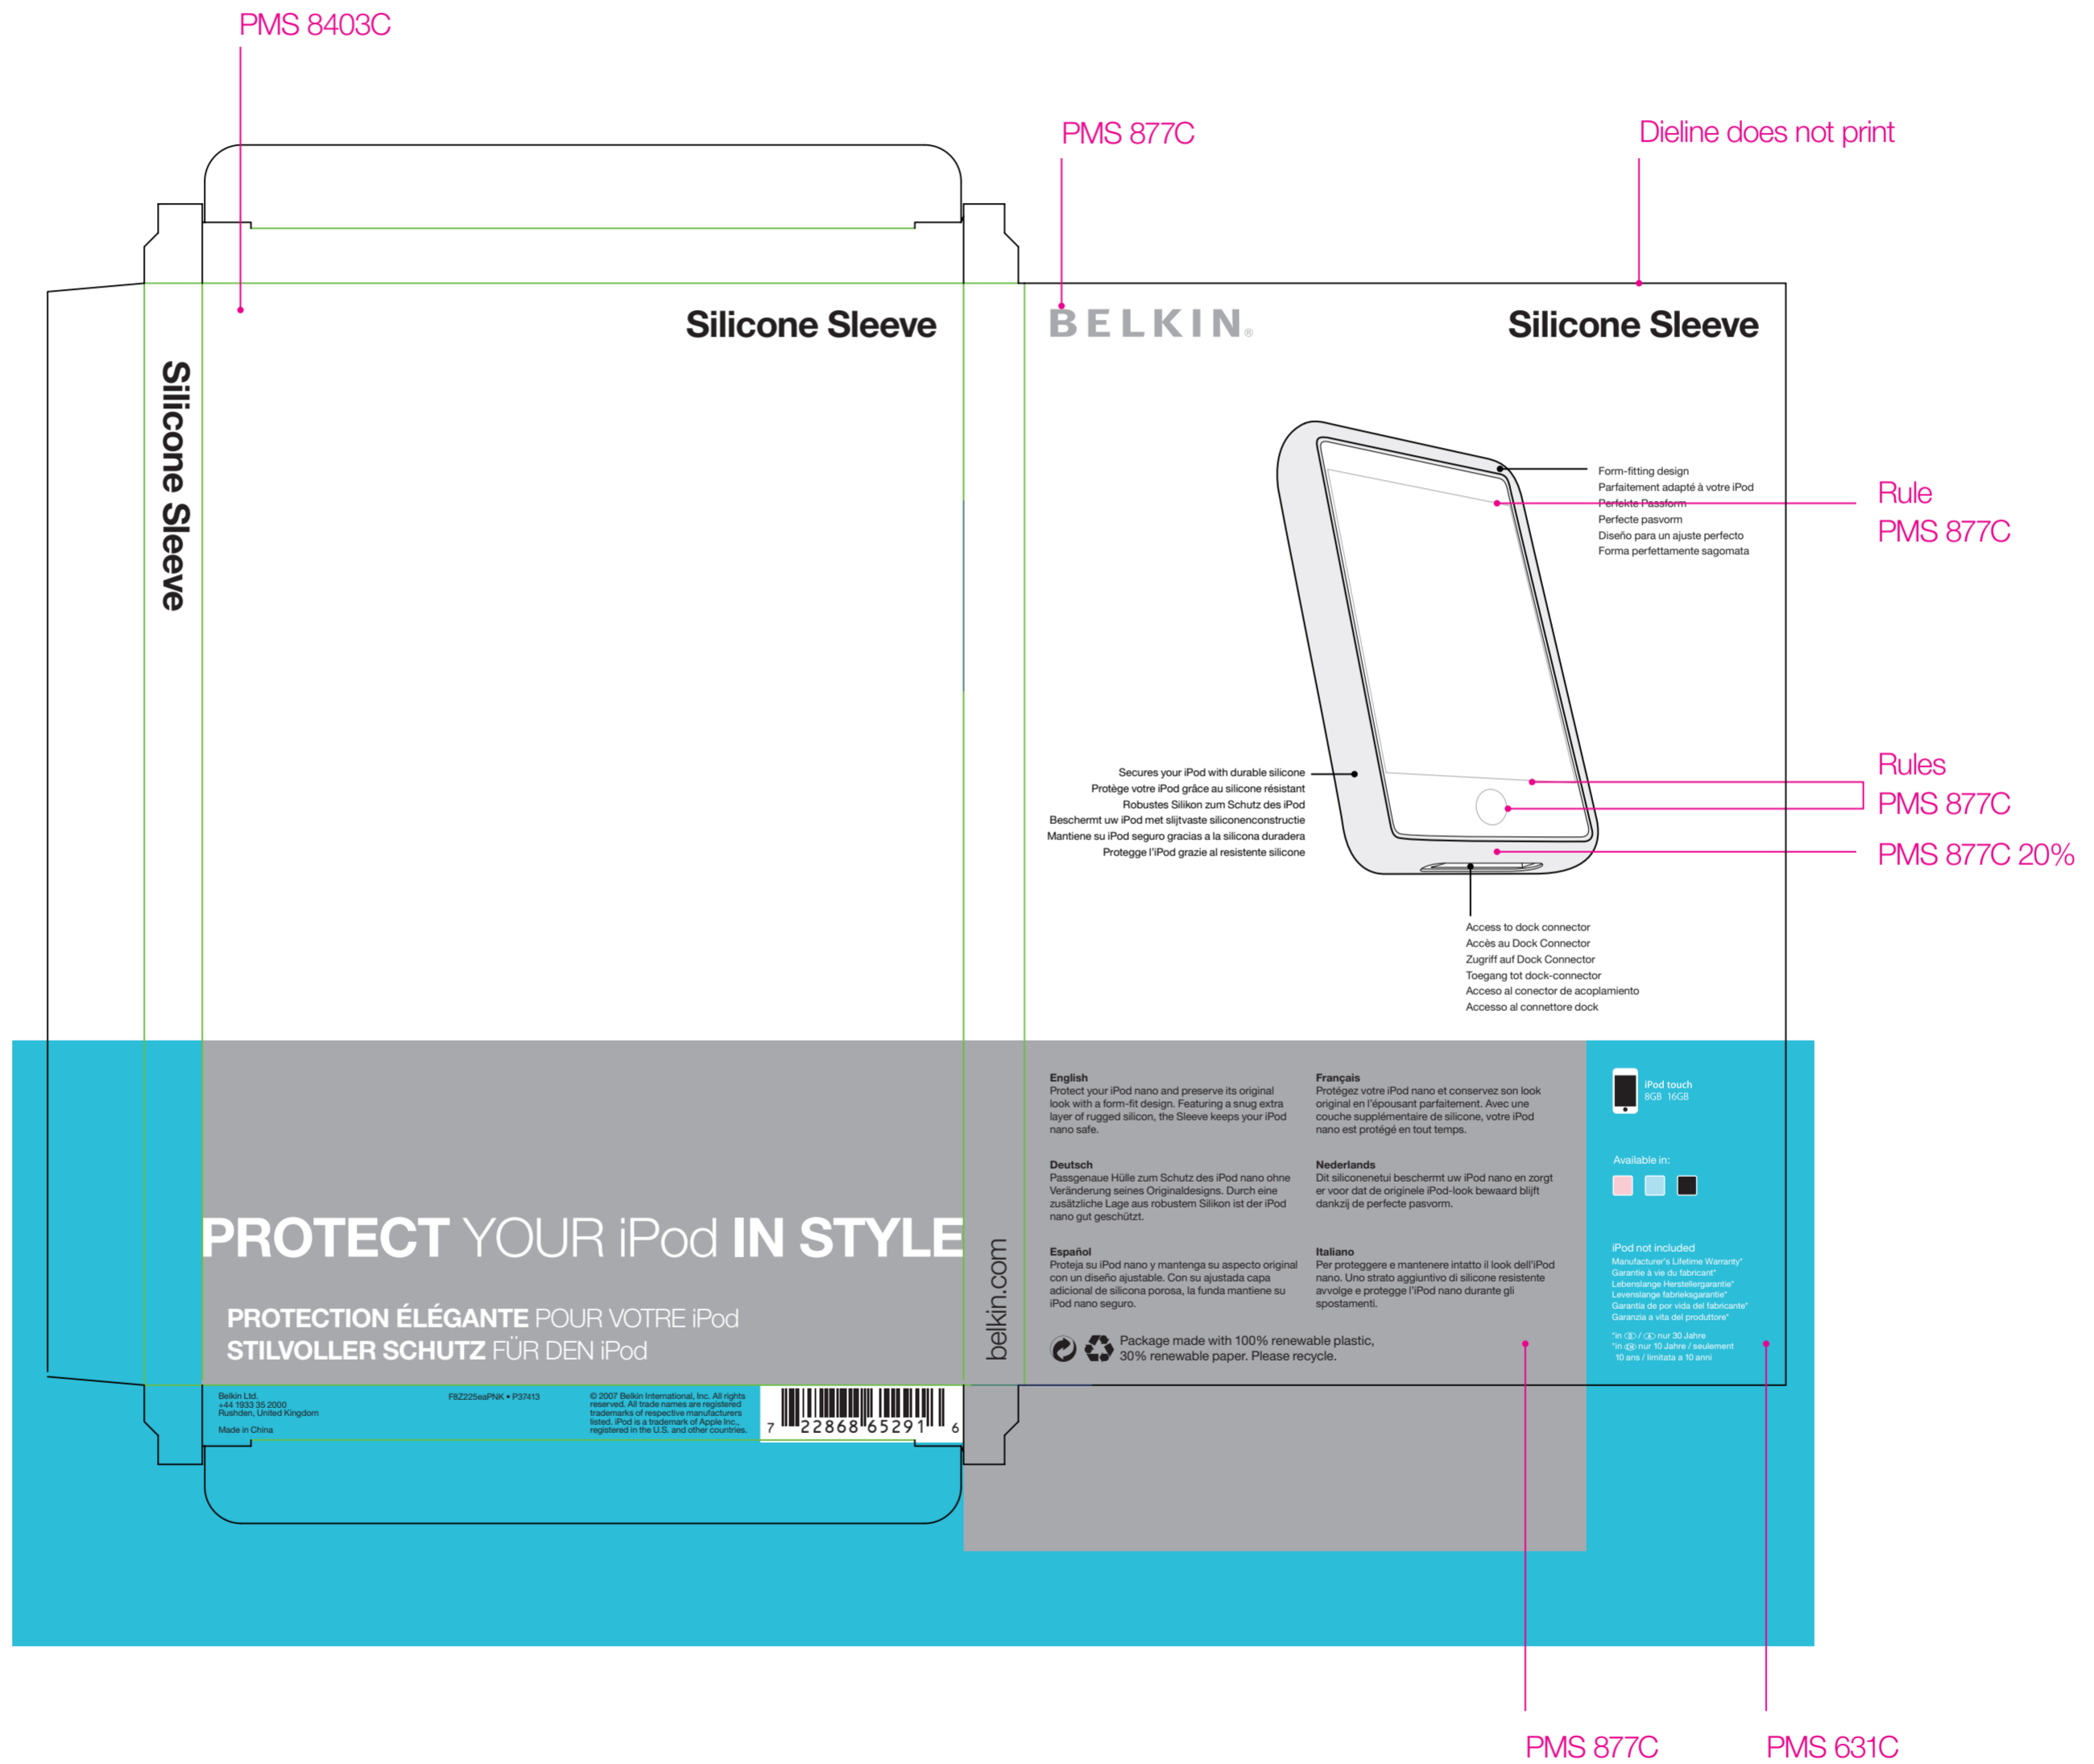

PRINTERS NOTES

4 color process
PMS 631C
PMS 877C Metallic
PMS 8403C Metallic

MATERIAL

Overall matte coating

FONTS

Helvetica Neue

PRINTERS NOTES

4 color process
PMS 631C
PMS 877C Metallic
PMS 8403C Metallic

FONTS

Helvetica Neue