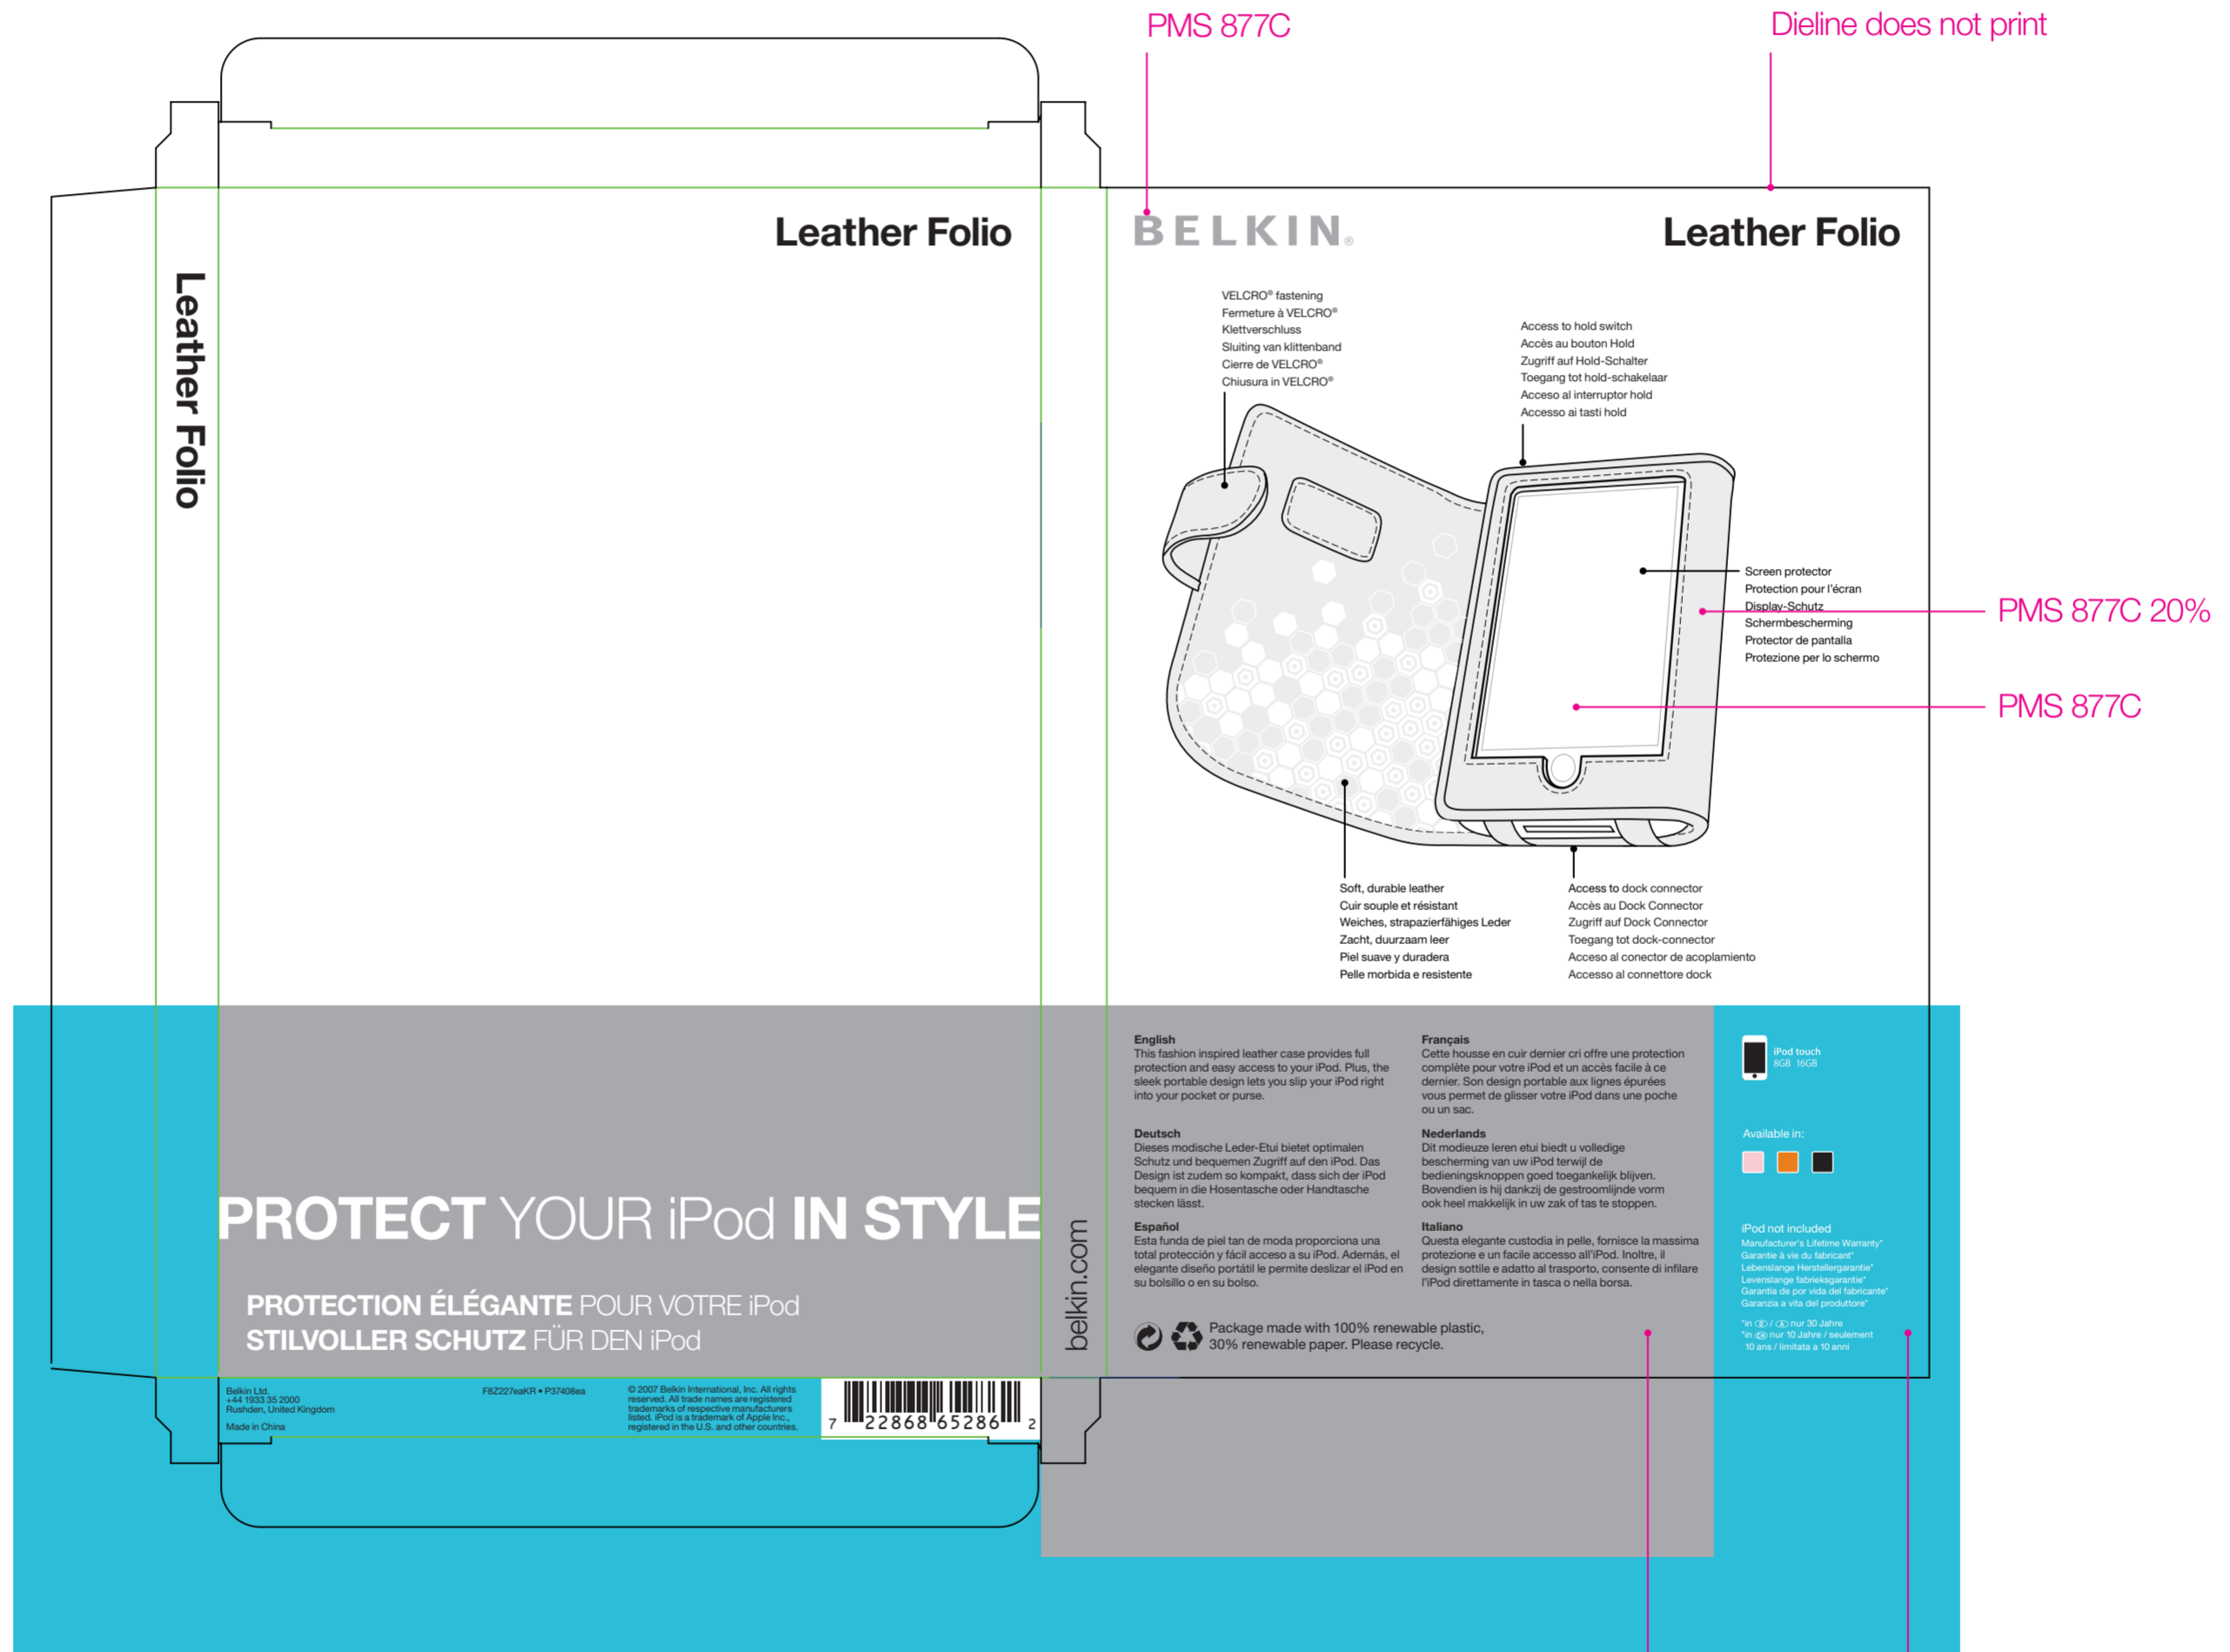

PRINTERS NOTES

4 color process
PMS 631C
PMS 877C Metallic
PMS 8403C Metallic

MATERIAL

Overall matte coating

FONTS

Helvetica Neue

PRINTERS NOTES

4 color process
PMS 631C
PMS 877C Metallic
PMS 8403C Metallic