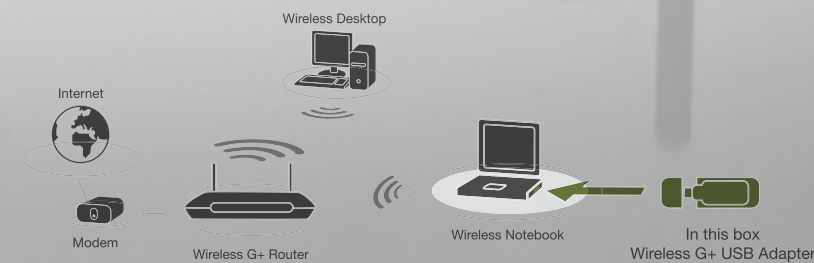

BELKIN®

Wireless G+ USB Adapter

Here's what it does

The Wireless G+ USB Adapter connects your desktop or notebook computer to your wireless network. With a wireless router as the central connection point for your network, your computers can share files, printers and hard drives quickly and reliably and - via a DSL Modem - broadband access to the Internet.