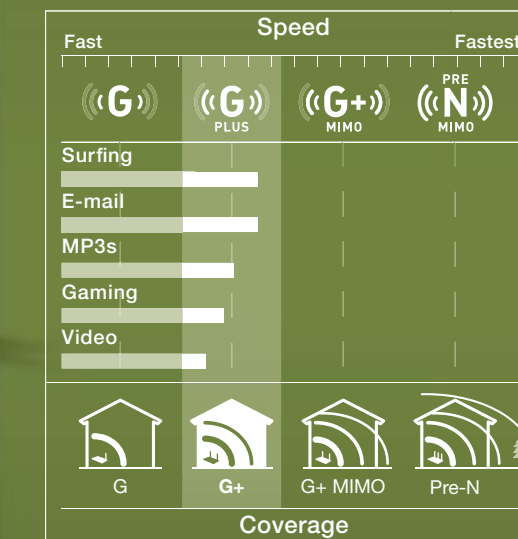

Connect your notebook or desktop computer to a network

- Adds enhanced wireless networking capabilities to any notebook or desktop computer
- Compatible with 802.11b and 802.11g devices
- Lifetime Warranty and FREE Tech Support

Wireless G+ USB Adapter

3 Easy Steps

Please refer to the Quick Installation Guide for detailed instructions

1. **Step 1**
   Insert the CD into your CD-ROM drive
2. **Step 2**
   Connect the Adapter into an available USB port
3. **Step 3**
   Start networking

BELKIN®

Wireless G+ USB Adapter

BELKIN®
www.belkin.com

Belkin Ltd.
+44 (0) 1933 35 2000
Rushden, United Kingdom

Version #

Tech Support 00 800 223 55 460

<http://www.belkin.com>

FOR USE IN
NL B L FR
P GB D A
DK I N SF
CH S IRL E
OPERATES ON
CHANNELS 1-13

FOR HOME OR OFFICE USE
CE
RoHS
Made in China
Pxxxxxuk
Part # F5D7051uk
7 22 5 1