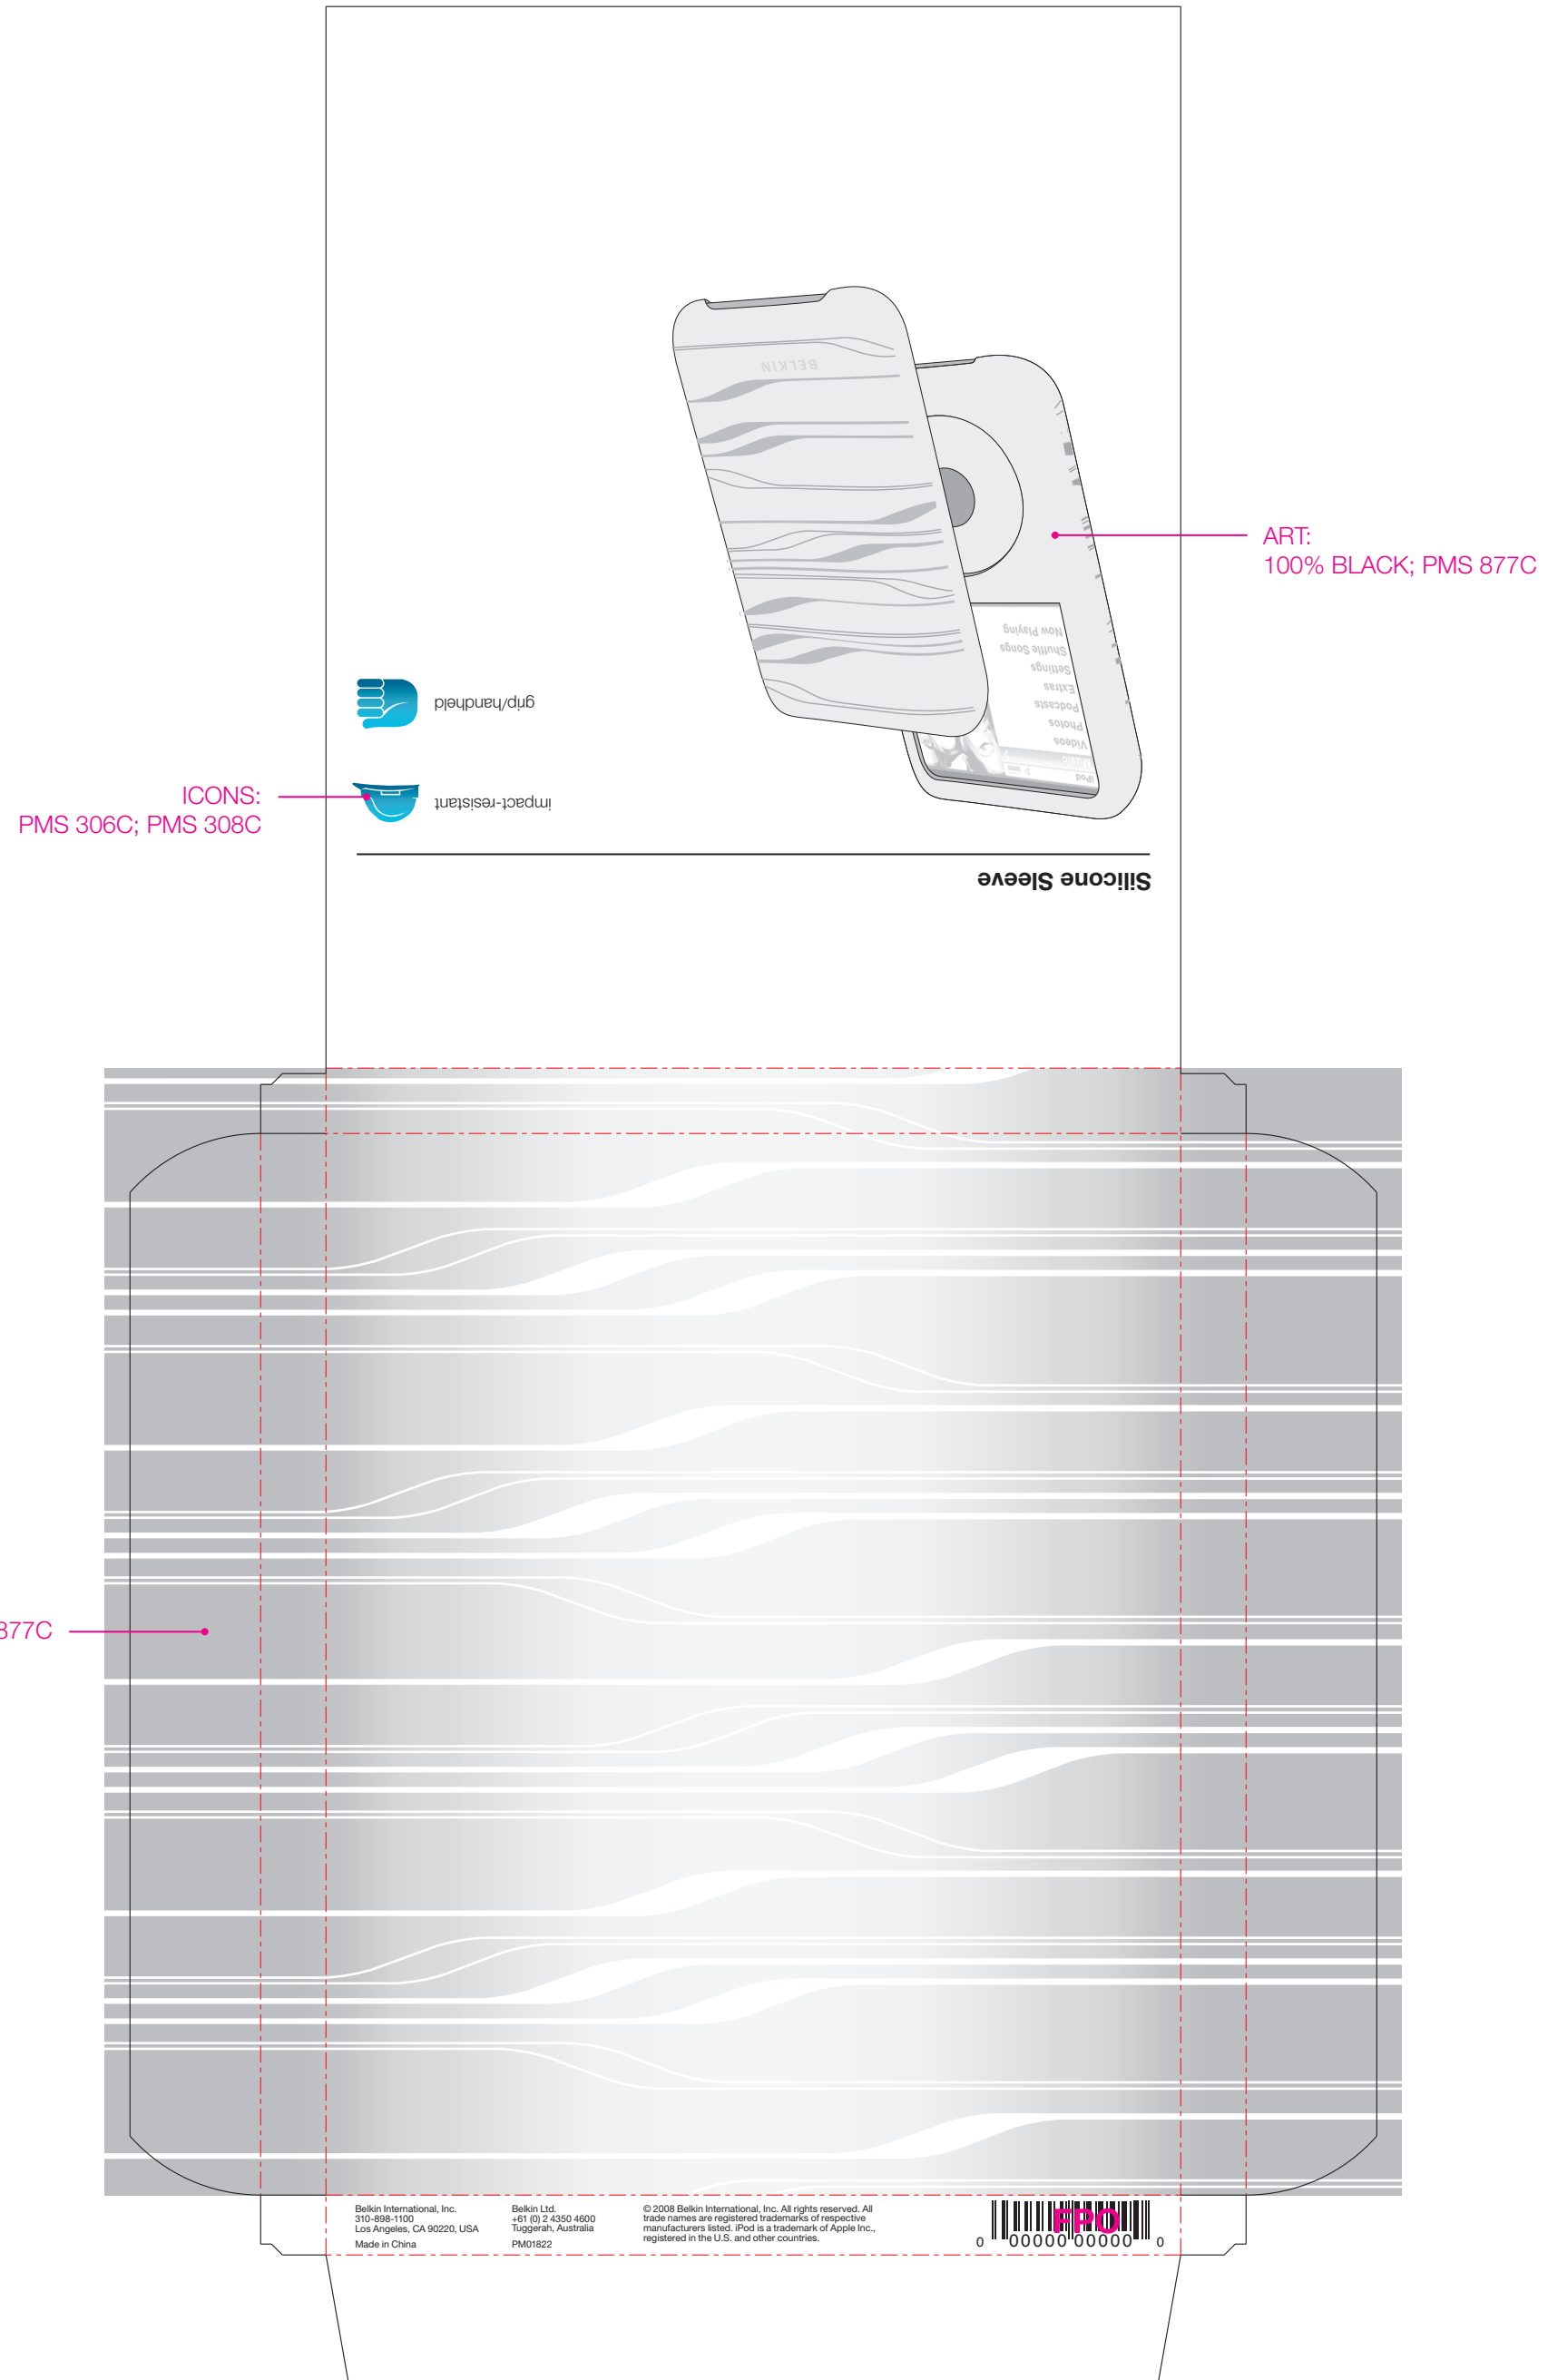

PRINTERS NOTES

COLOR/PLATES

- BLACK
- PMS 877C
- PMS 306C
- PMS 308C
- OVERALL MATTE AQUEOUS COAT

MATERIAL

.018 SBS

FONTS

Helvetica Neue Lt. Pro

DO NOT PRINT

Dieline; Printers Notes

DIE SPECIFICATIONS

Dieline specs are on a hidden layer in the Illustrator file, to view these specs turn on the layer.

- OVERALL MATTE AQUEOUS COAT
- ALL COPY PRINTS BLACK UNLESS INDICATED

PRINTERS NOTES

COLOR/PLATES

- BLACK
- OPAQUE WHITE UNDERCOAT (Double-Hit Drypass)
- PMS 877C
- PMS 306C

MATERIAL

.3mm PET

FONTS

Helvetica Neue Lt. Pro

DO NOT PRINT

GRIP TIGHT GROOVE

RULE:
K/O to WHITE UNDERCOAT

PMS 877C