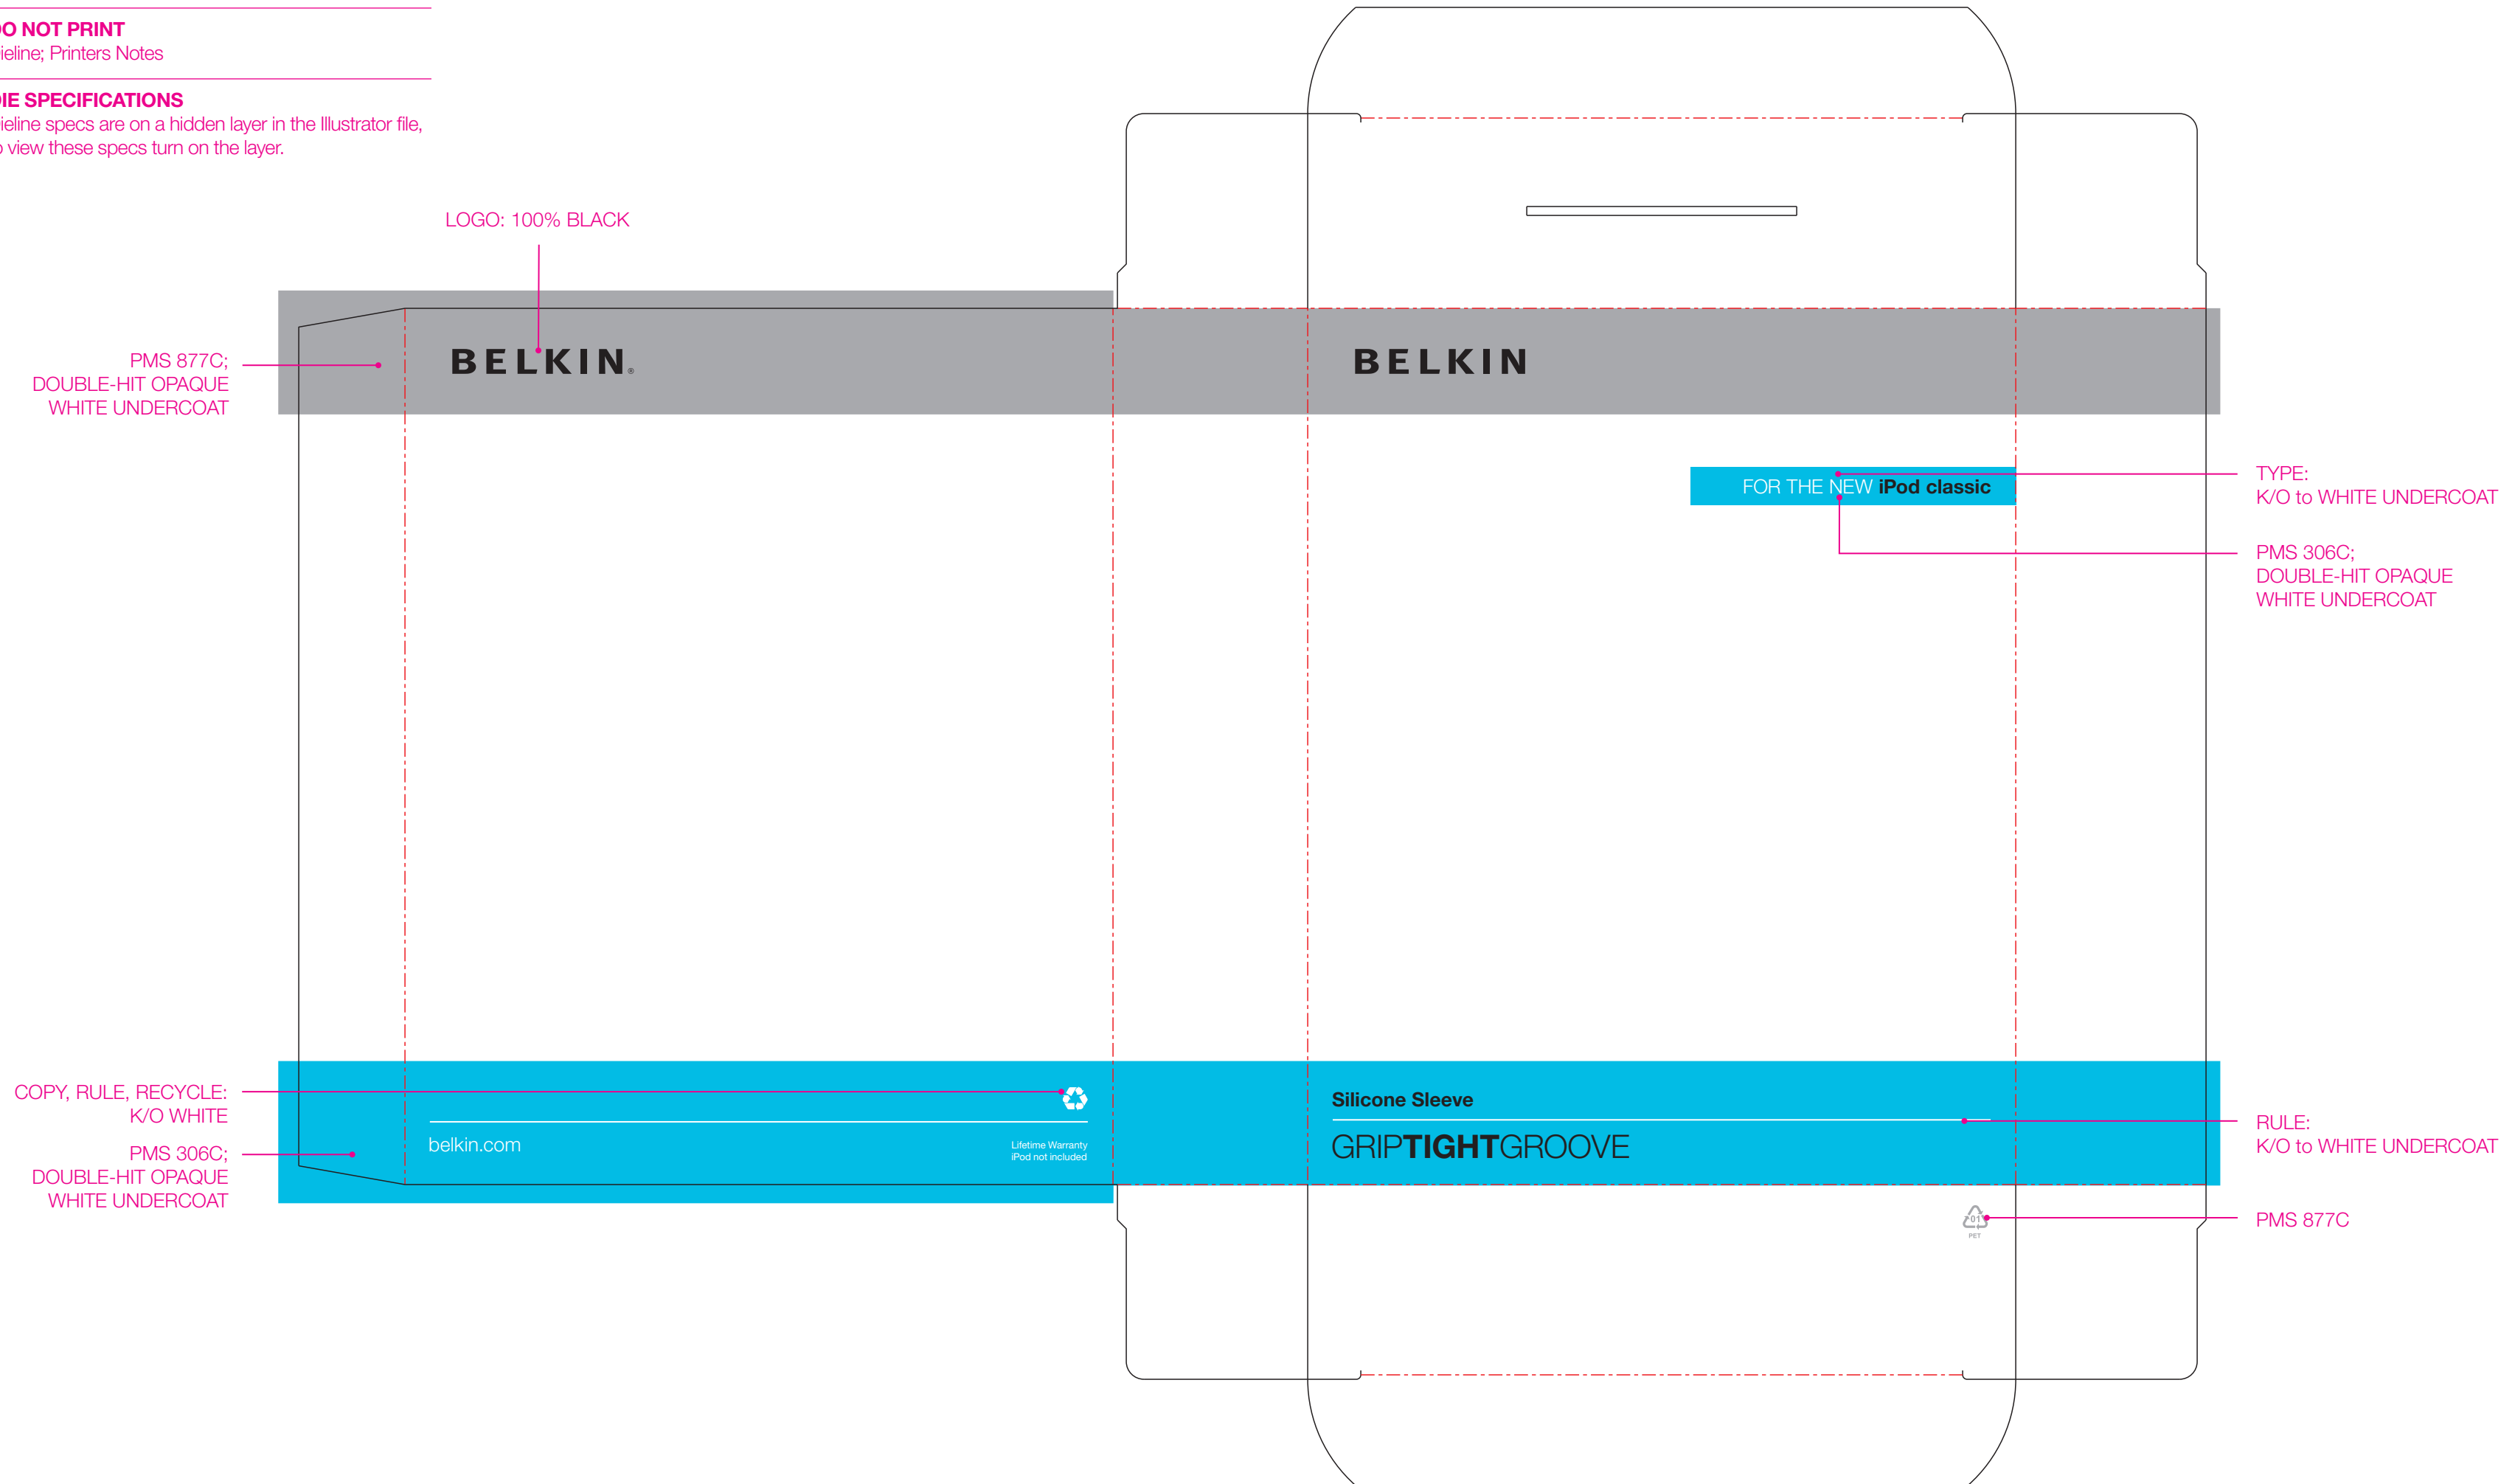

PRINTERS NOTES

COLOR/PLATES

- BLACK
- OPAQUE WHITE UNDERCOAT (Double-Hit Drypass)
- PMS 877C
- PMS 306C

MATERIAL

.3mm PET

FONTS

Helvetica Neue Lt. Pro

DO NOT PRINT

Dieline; Printers Notes

DIE SPECIFICATIONS

Dieline specs are on a hidden layer in the Illustrator file, to view these specs turn on the layer.

LOGO: 100% BLACK

PMS 877C;
DOUBLE-HIT OPAQUE
WHITE UNDERCOAT

FOR THE NEW iPod classic

TYPE:
K/O to WHITE UNDERCOAT

PMS 306C;
DOUBLE-HIT OPAQUE
WHITE UNDERCOAT

COPY, RULE, RECYCLE:
K/O WHITE

PMS 306C;
DOUBLE-HIT OPAQUE
WHITE UNDERCOAT

belkin.com

Lifetime Warranty
iPod not included

Silicone Sleeve

GRIP TIGHT GROOVE

RULE:
K/O to WHITE UNDERCOAT

PMS 877C