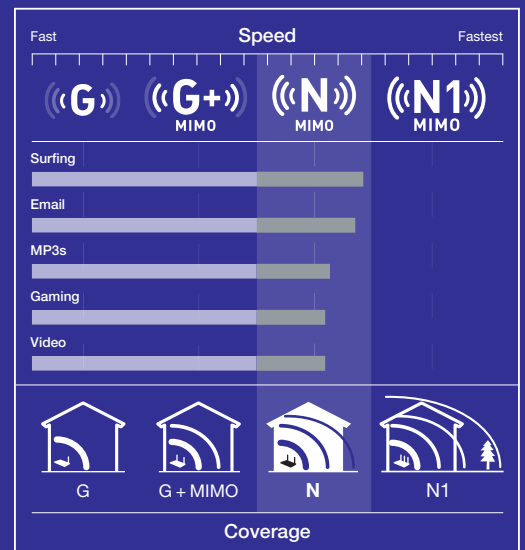

## Share your broadband Internet connection

Connecting the Belkin N Wireless Router to your cable or DSL modem lets you share your broadband Internet account with all your computers. Now you can quickly exchange documents, share resources, and distribute large video and music files throughout your network at a link rate of up to 300Mbps.\* Our advanced security protects both your wireless and wired computers from hackers and intruders. You can add up to 16 computers to your wireless network with additional notebook and desktop adapters. For better wireless performance, use the Belkin N Wireless Router with N Wireless Notebook and Desktop Cards connecting your client computers.

### What is N Wireless\*\*?

Based on the 802.11n draft, N wireless\*\* enables multiple receivers and transmitters to send and receive data through the air, using Intelligent MIMO (Multiple Input Multiple Output) spatial multiplexing techniques. This technology increases speed and provides better coverage and reliability by incorporating the widely deployed 802.11g standard. Providing greater range and faster speeds, N wireless\*\* offers a quick and efficient way for people to distribute music, photos, and files among the networked computers in their homes.

### Network Security

### Network Status Display

The Network Status Display shows the status of your network. The icons represent each component of your network and show you whether or not each device is working properly.

Blue = network devices are working properly