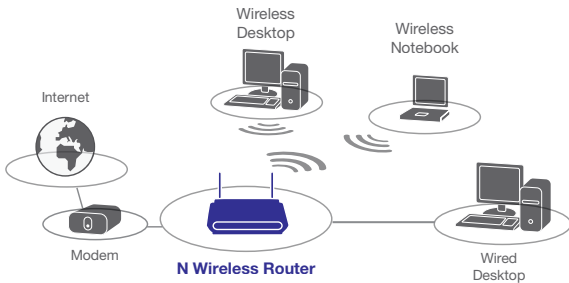

### Network Status Display

The Network Status Display shows the status of your network. The icons represent each component of your network and show you whether or not each device is working properly.

Blue = network devices are working properly

Wireless network is secure

Amber = indicated network device is not working properly

Shows you where to start troubleshooting your network