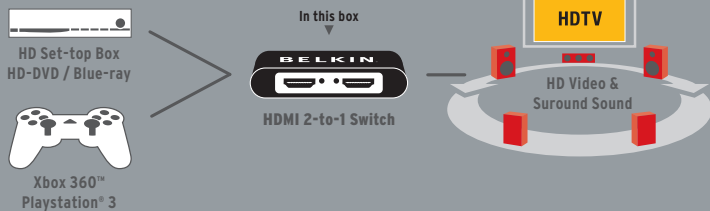

BELKIN

HDMI™ 2-to-1 Audio Video Switch

Connect 2 devices with HDMI outputs to an HDTV with 1 HDMI input

DIGITAL

SUPPORTS
1080p
HDMI

AV24503qp

EN Package includes:
• HDMI 2-to-1 Video Switch
• Remote Control
• User Manual

FR Contenu de l'emballage:
• Récepteur HDMI 2 voies
• Télécommande infrarouge
• Manuel de l'utilisateur

ES El paquete incluye:
• Comandador de vídeo 2 a 1 HDMI
• Control remoto de infrarrojos
• Manual del usuario

IT La confezione include:
• Ricevitore HDMI a 2 porte
• Switch Video HDMI a 2 porte
• Telecomando a infrarossi
• Manuale d'uso

DE Verpackungsinhalt:
• Zwei HDMI-Eingangswandler
• Infrarot-Fernbedienung
• Benutzerhandbuch

NL Inhoud van de verpakking:
• 2-naar-1 HDMI audio/video-witch
• Infrarood afstandsbediening
• Handleiding

PL Zawartość opakowania:
• Zmianać wideo HDMI 2 do 1
• Zmianać audio HDMI 2 do 1
• Pilot na podczerwień

CZ Obsah balení:
• Přijímač videa HDMI 2 do 1
• Přijímač audio HDMI 2 do 1
• Podręcznik uživatele

SK Balenie obsahuje:
• Video prijímač HDMI 2-do-1
• Infrarúčkový ovládač
• Návod na použitie

RU В комплекте входят:
• Приемник видео HDMI 2-к-1
• Приемник аудио HDMI 2-к-1
• Руководство пользователя

Product Weight (Net): 78g
Dimensions (LxWxH): 80 x 44.2 x 20mm