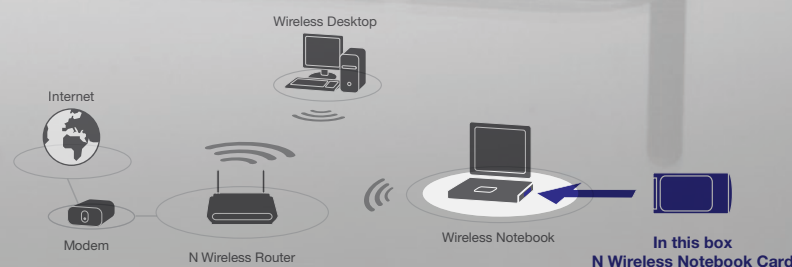

BELKIN®

N Wireless Notebook Card

Here's what it does:

The Belkin N Wireless Notebook Card connects your notebook computer to your wireless network. With a Belkin N Wireless Router as the central connection point of your network, your notebook can share your broadband Internet account. Powerful N networking lets you exchange documents, share resources, and distribute large video and music files on your network, at a link rate of up to 300Mbps.**

For better wireless performance, use the Belkin N Wireless Router with N ExpressCard Adapters, Notebook Cards, and USB Adapters connecting your client computers.

What is N Wireless**?

Wireless Technology	Ideal for
N1	Streaming video, music, and photos, online gaming, and Web-surfing/email
N	Streaming music and photos, online gaming, and Web-surfing/email
G Plus MIMO	Streaming music, online gaming, and Web-surfing/email
G	Web-surfing/email

Here's what you need:

N Wireless Notebook Card

Package Includes
N Wireless Notebook Card
Quick Installation Guide
Installation Software and User Manual on CD-ROM

System Requirements
PC-compatible computer with one available 32-bit, CardBus slot
Windows® 2000, XP or Vista™
Minimum 64MB of RAM
CD-ROM drive
Internet browser

Specifications

Interface

32-bit CardBus slot

Network Standards

IEEE 802.11g

IEEE 802.11b

IEEE 802.11n draft*

Operating Range

Up to 365m**

Security

WPA, WPA2-Personal

64-bit, 128-bit WEP encryption

Link Rate***

Up to 300Mbps in 40MHz Channel Mode

BELKIN®

N Wireless Notebook Card

BELKIN®