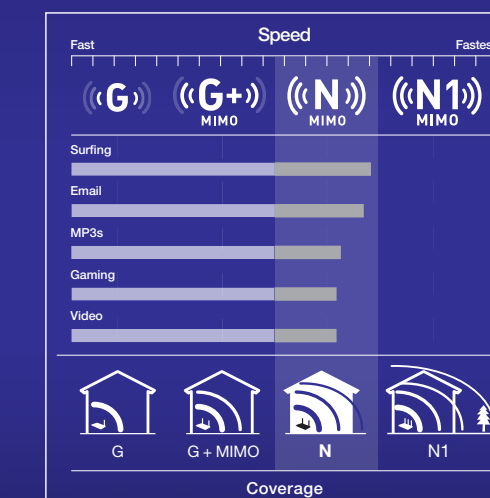

ENHANCED SPEED & COVERAGE

- Wirelessly connects to your high-speed Internet from anywhere within your wireless range
- Allows you to stream music, share photos, shop and surf on the Web, and make multiple VoIP phone calls

N Wireless Notebook Card

3 Easy Install Steps

Step 1
Insert the CD and run installer

Step 2
Insert Card into notebook

Step 3
Connect to a wireless network

Manufacturer's Lifetime Warranty

BELKIN®

N Wireless Notebook Card

BELKIN® Belkin Ltd.
Rushden
United Kingdom
www.belkin.com

FOR USE IN: AT, BE, BG, CH, CY, CZ, DE, DK, EE, ES, FR, GB, GR, HU, IE, IT, IS, LI, LT, LU, LV, MT, NL, NO, PL, PT, RO, RU, SE, SI, SK, TR

Restricted Use in Certain Countries..... Class 2 Equipment

Free Tech Support* Local rates apply www.belkin.com

Version

made in China

Part# F5D8013uk

22868*63532 2