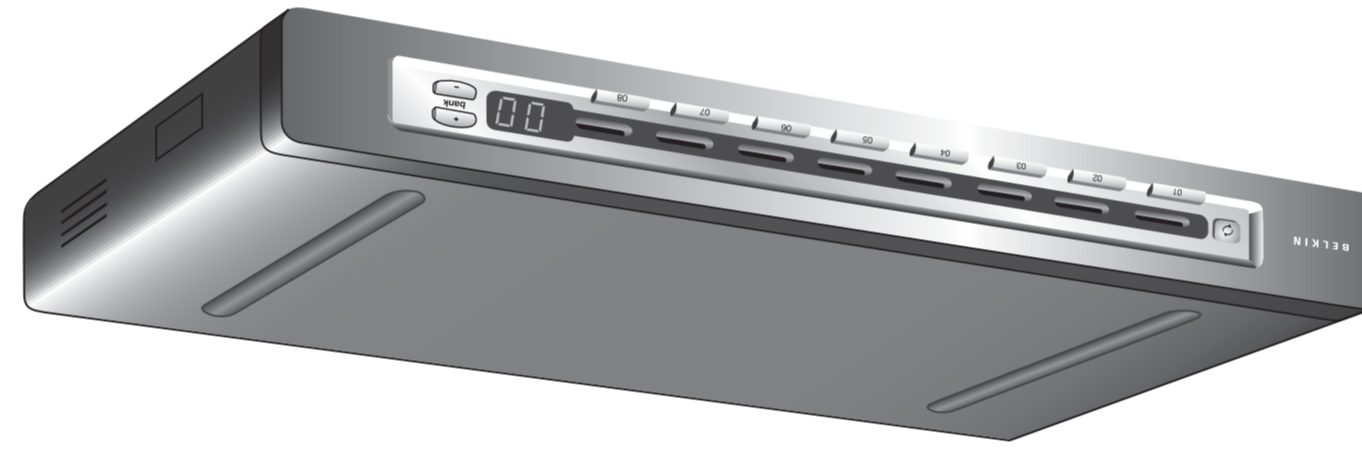

BELKIN® OmniView® SMB 1x8 KVM-over-IP Switch

BELKIN®
www.belkin.com

BELKIN® OmniView® SMB 1x8 KVM-over-IP Switch

BELKIN® OmniView® SMB 1x8 KVM-over-IP Switch