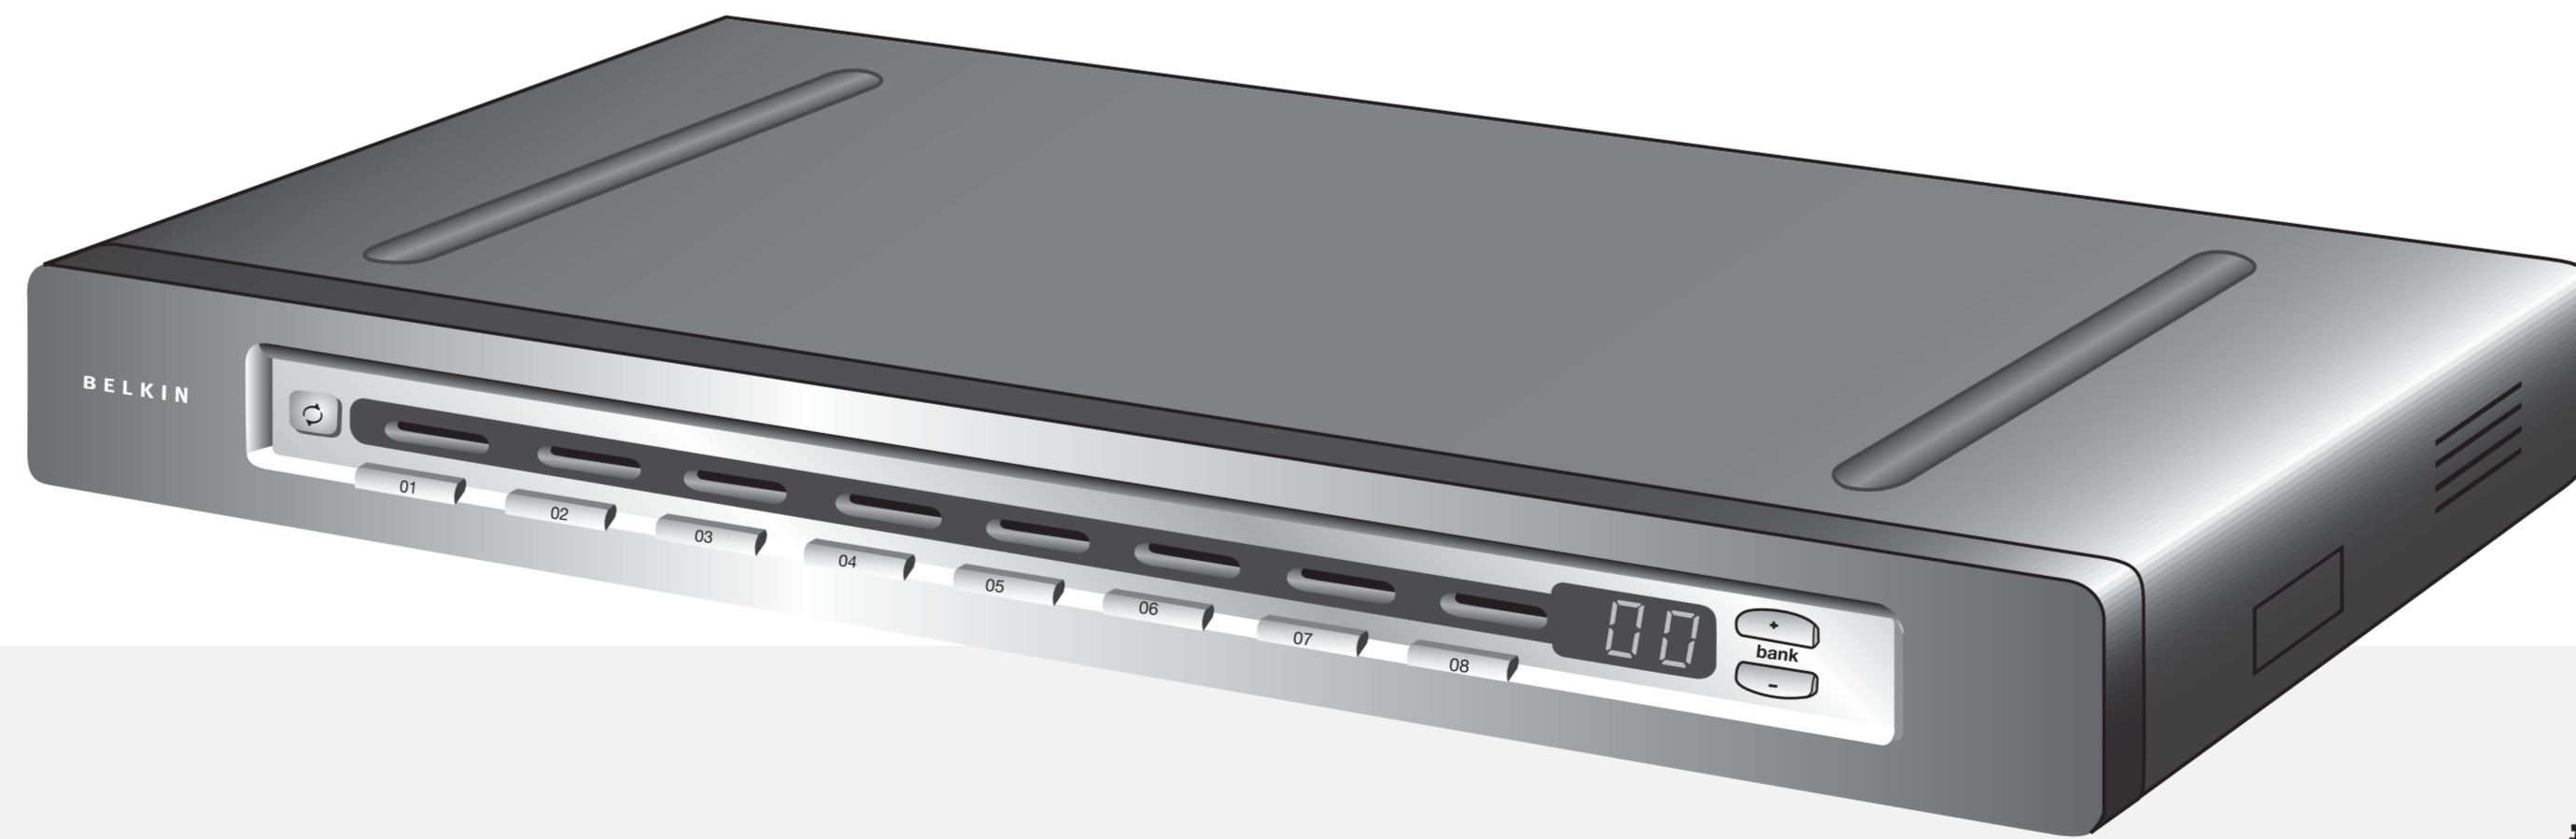

BELKIN® OmniView® SMB 1x8 KVM-over-IP Switch

BELKIN®
www.belkin.com

BELKIN® OmniView® SMB 1x8 KVM-over-IP Switch

BELKIN® OmniView® SMB 1x8 KVM-over-IP Switch

**#1 Selling
KVM Switches
Worldwide**

BELKIN® OmniView® SMB 1x8 KVM-over-IP Switch

BELKIN® OmniView® SMB 1x8 KVM-over-IP Switch

Package Includes:

- OmniView SMB 1x8 KVM-over-IP Switch
- Rack Mount Brackets with Screws
- IEC Power Cord
- DB9-to-RJ45 Serial Cable
- DB9-to-RJ11 Patch/Upgrade Cable
- User Manual
- Quick Installation Guide

Recommended Belkin Products:

1. OmniView SMB Server Interface Module*
     - F1DP107/AAAP* (PS/2 connection)
     - F1DP107/AAAP* (PS/2 connection, 8-pack)
     - F1DP107/AAAU* (USB connection)
     - F1DP107/AAAU* (USB connection, 8-pack)
     - F1DP107/AAAU* (Legacy Sun connection)
   - CAT5e Patch Cable
     - ASL191/DOXM
   - DisplayChain Cable
     - F1D109/CBL
2. *One Server Interface Module is required for every connected server.
   (All servers require in-line use)