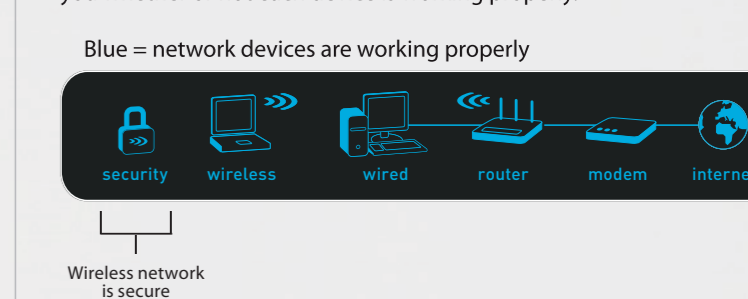

Network Status Display
The Network Status Display shows the status of your network. The icons represent each component of your network and show you whether or not each device is working properly.