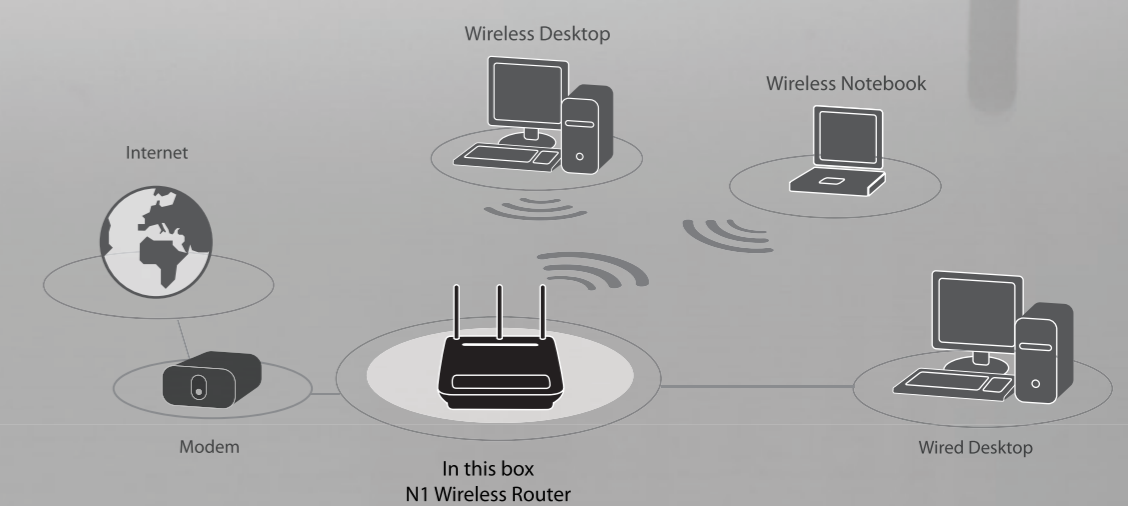

BELKIN® N1 Wireless Router

Here's what it does

Network Status Display
The Network Status Display shows the status of your network. The icons represent each component of your network and show you whether or not each device is working properly.

BELKIN® N1 Wireless Router

BELKIN® Belkin Ltd.
+44 (0) 1933 35 2000
Rushden, United Kingdom
www.belkin.com

Version

FOR USE IN
(AT) (BE) (CY) (CZ) (DK)
(EE) (FI) (FR) (DE) (GR)
(HU) (IE) (IT) (LV) (LT)
(LU) (MT) (NL) (PL) (PT)
(SK) (SI) (ES) (SE) (GB)
(IS) (LI) (NO) (CH) (BG)
(RO) (TR)
OPERATES ON
CHANNELS 1-13

CE, RoHS, Recycle symbols

Restricted Use in Certain Countries

Part # F5D8231uk4

Made in Taiwan
P58067uk

7 22868 59378 3

Class 2 Equipment