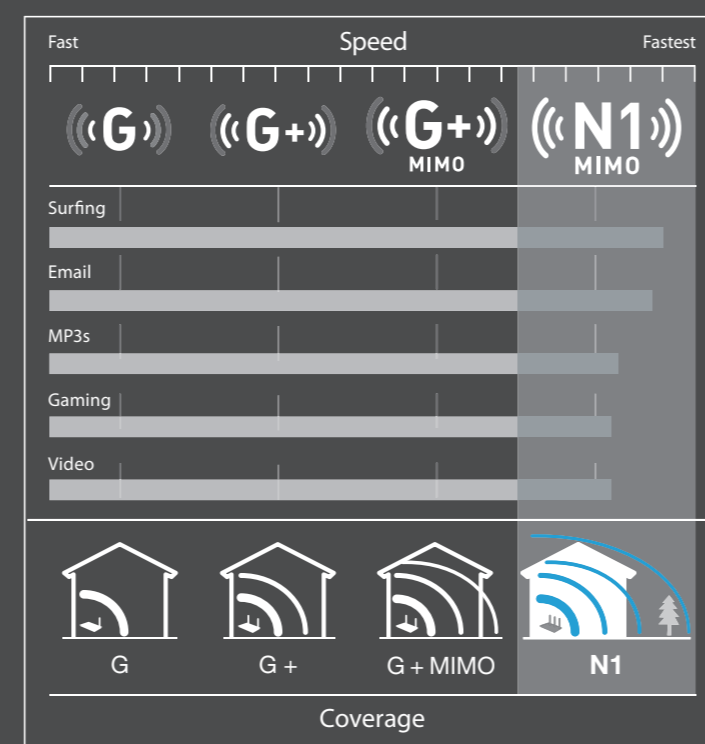

HIGH PERFORMANCE

Share your Internet connection and simultaneously:

- Stream HD video
- Listen to digital music
- Play online games
- Transfer photos and home videos
- Shop online and surf the Web
- Email and chat
- Handle multiple VoIP phone calls

N1 Wireless Router

3 Easy Install Steps

Call Us Now!
0845 607 7787
Free Tech Support

Manufactured
Lifetime
Warranty

Compatible with:
802.11b
802.11g
802.11n draft*