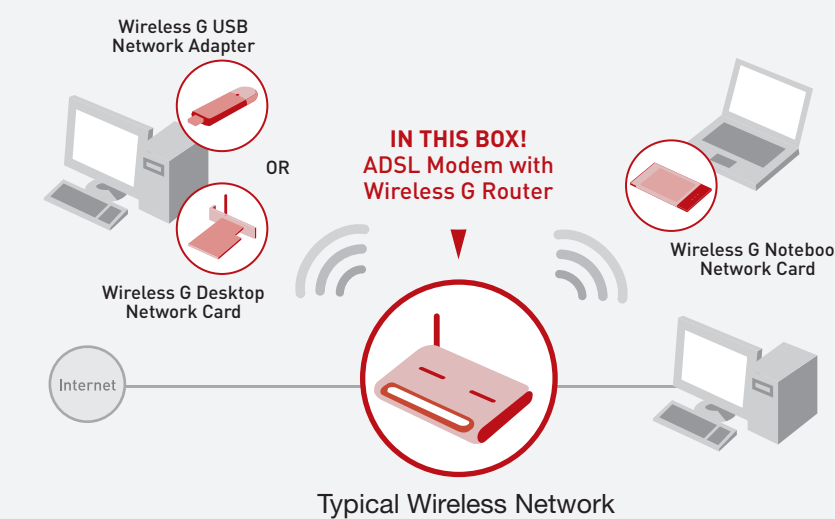

BELKIN® ADSL Modem with Wireless G Router

ADSL
analogue
LINE

Deel uw breedband-internetverbinding
Partagez votre connexion Internet à haut débit

54 Mbps
802.11g 2.4GHz • Wireless

BELKIN® ADSL Modem with Wireless G Router

BELKIN® ADSL Modem with Wireless G Router

BELKIN® ADSL Modem with Wireless G Router

BELKIN® ADSL Modem with Wireless G Router

54 Mbps
802.11g 2.4GHz • Wireless

ADSL
analogue
LINE

Deel uw breedband-internetverbinding
Partagez votre connexion Internet à haut débit

54 Mbps
802.11g 2.4GHz • Wireless

Package Includes

ADSL, ADSL2 Modem with Wireless G Router
RJ11 Phone Line Cord
RJ45 Ethernet Networking Cable

Power Adapter
User Manual CD
Quick Installation Guide
Registration Card

System Requirements

Standards

Operating Range

Security
WLAN: 64-bit WEP, 128-bit WEP, WPA-PSK, WPA
Protocols Supported
ISP: PPPoE, PPPoA, 1483 Bridged Dynamic/Fixed IP, 1483 Routed LAN: CSMA/CD, TCP/IP, UDP, AppleTalk™ and DHCP (client and server)

LEDs
ADSL, Wireless, LAN (1, 2, 3, 4), Power

BUILT-IN ADSL MODEM

Manufacturer's Lifetime Warranty

Easy Install Wizard
Sets up in 3 minutes

Compatible with:
802.11b
802.11g

Look for these other Belkin wireless networking products:

Deel uw breedband-internetverbinding

Partagez votre connexion Internet à haut débit

De functie van het apparaat

Voici comment

Here's what you need

For Laptop Computers
A Wireless G Notebook Network Card or Wireless G USB Network Adapter connects a notebook computer to your wireless network.

54 Mbps
802.11g 2.4GHz • Wireless

Voordelen