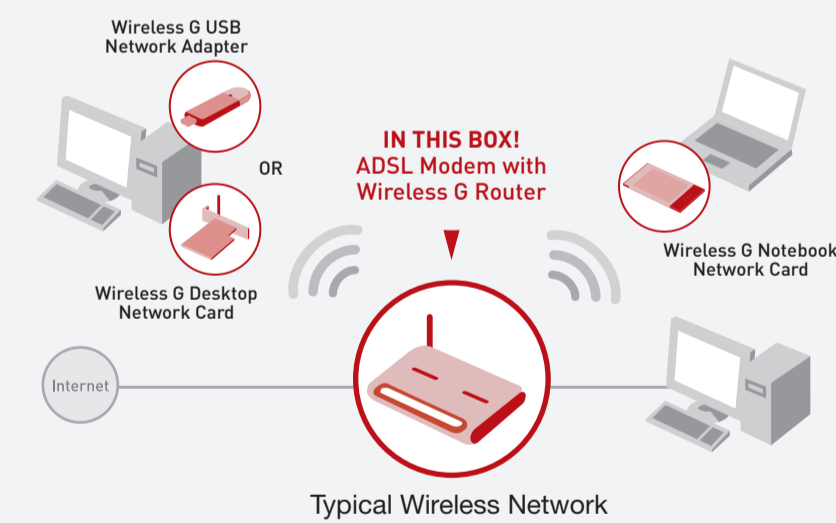

BELKIN® ADSL Modem with Wireless G Router

ADSL
analogue
LINE

Deel uw breedband-internetverbinding
Partagez votre connexion Internet à haut débit

54 Mbps
802.11g 2.4GHz • Wireless

BELKIN® ADSL Modem with Wireless G Router

BELKIN® ADSL Modem with Wireless G Router

BELKIN® ADSL Modem with Wireless G Router

BELKIN® ADSL Modem with Wireless G Router

54 Mbps
802.11g 2.4GHz • Wireless

ADSL
analogue
LINE

Deel uw breedband-internetverbinding
Partagez votre connexion Internet à haut débit

54 Mbps
802.11g 2.4GHz • Wireless

BUILT-IN ADSL MODEM

Manufacturer's Lifetime Warranty

Easy Install Wizard
Sets up in 3 minutes

Compatible with:
802.11b
802.11g

Look for these other Belkin wireless networking products:

Package Includes

ADSL, ADSL2 Modem with Wireless G Router
RJ11 Phone Line Cord
RJ45 Ethernet Networking Cable

Power Adapter
User Manual CD
Quick Installation Guide
Registration Card

System Requirements

Standards

Operating Range

Security

VPN Support

PPTP, L2TP, and IPSec pass-through

Management

Ports

LEDs

ADSL, Wireless, LAN (1, 2, 3, 4), Power

Deel uw breedband-internetverbinding

Partagez votre connexion Internet à haut débit

De functie van het apparaat

Voici comment

Here's what you need

For Laptop Computers
A Wireless G Notebook Network Card or Wireless G USB Network Adapter connects a notebook computer to your wireless network.

54 Mbps
802.11g 2.4GHz • Wireless

Voordelen

Avantages