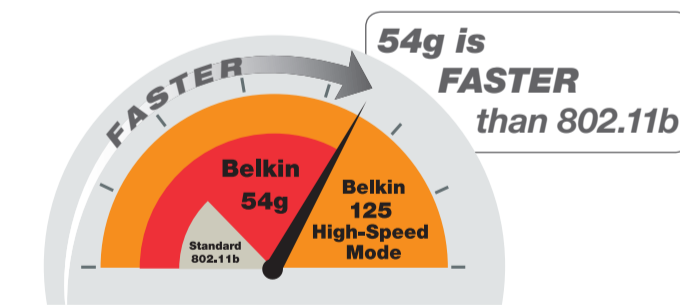

BELKIN® ADSL Modem with Wireless G Router

ADSL
analogue
LINE

Deel uw breedband-internetverbinding
Partagez votre connexion Internet à haut débit

54 Mbps
802.11g 2.4GHz • Wireless

BELKIN® ADSL Modem with Wireless G Router

BELKIN® ADSL Modem with Wireless G Router

BELKIN® ADSL Modem with Wireless G Router

BELKIN® ADSL Modem with Wireless G Router

54 Mbps
802.11g 2.4GHz • Wireless

ADSL
analogue
LINE

Deel uw breedband-internetverbinding
Partagez votre connexion Internet à haut débit

54 Mbps
802.11g 2.4GHz • Wireless

BUILT-IN ADSL MODEM

Manufacturer's Lifetime Warranty

Easy Install Wizard
Sets up in 3 minutes

Compatible with:
802.11b
802.11g

Look for these other Belkin wireless networking products:

Package Includes

ADSL, ADSL2 Modem with Wireless G Router
RJ11 Phone Line Cord
RJ45 Ethernet Networking Cable

Power Adapter
User Manual CD
Quick Installation Guide
Registration Card

System Requirements

Standards

Operating Range

Security

VPN Support

PPTP, L2TP, and IPSec pass-through

Management

Ports

LEDs

ADSL, Wireless, LAN (1, 2, 3, 4), Power

Deel uw breedband-internetverbinding

Partagez votre connexion Internet à haut débit

De functie van het apparaat

Voici comment

Here's what you need

For Laptop Computers
A Wireless G Notebook Network Card or Wireless G USB Network Adapter connects a notebook computer to your wireless network.

54 Mbps
802.11g 2.4GHz • Wireless

Voordelen

Avantages