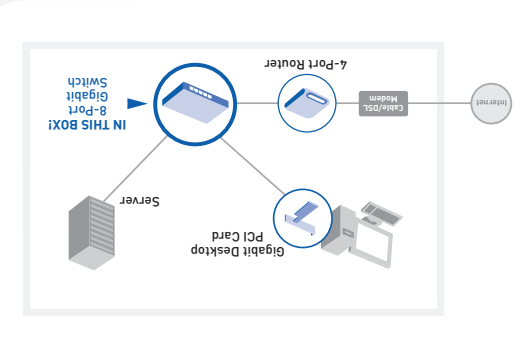

Benefits:

- Installs easily, with Plug-and-Play capability
- Transfers data up to 100x faster than traditional Ethernet
- Builds upon the widely deployed Ethernet standard
- Offers a cost-effective upgrade from 10/100 Ethernet

NOTE: The stated transmission rate—100Mbps—is the physical data rate. Actual data throughput will be lower.

What is Gigabit Ethernet?

Gigabit Ethernet builds upon the widely deployed Ethernet standard by transferring data at up to 1000Mbps. Backward-compatible with existing 10/100 Ethernet networks, it offers an ideal solution for home and small-office users who need fast wired performance for sharing large data files, network printers, video files, and multiplayer gaming.

Here's what you need

The Belkin 5-Port Gigabit Switch provides the central connection point for your Gigabit Ethernet network. Position your Switch within cable length of your computers and servers and connect your Belkin Category 5 cables.

For Desktop Computers
A Desktop PCI Card connects your Switch to your network. Important: You must have a router to establish a network.

IT | Come funziona

Lo switch Gigabit 5 porte Belkin, con una semplice connessione, permette di accedere alla rete a velocità di rete gigabit. Con la interfaccia di rete gigabit in ogni computer desktop o del server sarà possibile trasferire file di grandi dimensioni in rete velocemente e in modo sicuro.

Share your files and broadband Internet connection

The Belkin 5-Port Gigabit Switch enables your network to run at fast Gigabit Ethernet speeds, with an easy connection. With the 5-Port Gigabit Switch as the central connection point of the Gigabit Ethernet network, and with Gigabit Ethernet adapters in each desktop and server computer, you can transfer large files throughout your network quickly and reliably.

Download Speeds

100x Faster
10x Faster

Download Speeds

Share your files and broadband Internet connection

BELKIN® 5-port Gigabit Network Switch

Share large files at faster network speeds, with maximum efficiency

Partagez des fichiers volumineux sur des réseaux plus rapides avec une efficacité maximale

Nutzen Sie große Dateien gemeinsam – bei größeren Netzwerkgeschwindigkeiten, mit maximaler Effizienz

Deel met hogere netwerksnelheden op efficiënte wijze grote bestanden

Comparta archivos de gran tamaño a altas velocidades de red con la máxima eficiencia

Per condividere file di grandi dimensioni a velocità di rete più elevate, con la massima efficienza

Share 10/100/1000 Mbps Gigabit Ethernet

BELKIN® 5-port Gigabit Network Switch

BELKIN® 5-port Gigabit Network Switch

Share large files at faster network speeds, with maximum efficiency

Partagez des fichiers volumineux sur des réseaux plus rapides avec une efficacité maximale

Nutzen Sie große Dateien gemeinsam – bei größeren Netzwerkgeschwindigkeiten, mit maximaler Effizienz

Deel met hogere netwerksnelheden op efficiënte wijze grote bestanden

Comparta archivos de gran tamaño a altas velocidades de red con la máxima eficiencia

Per condividere file di grandi dimensioni a velocità di rete più elevate, con la massima efficienza

Share 10/100/1000 Mbps Gigabit Ethernet

3 Easy Steps

Please refer to the Quick Installation Guide for detailed instructions

Step 1
Connect a network cable between your computer and the Switch

Step 2
Plug in the supplied power adapter to a wall outlet and connect it to the Switch

Step 3
Start networking

Manufacturer's Lifetime Warranty

Free Tech Support
Networking Questions? Call Now!