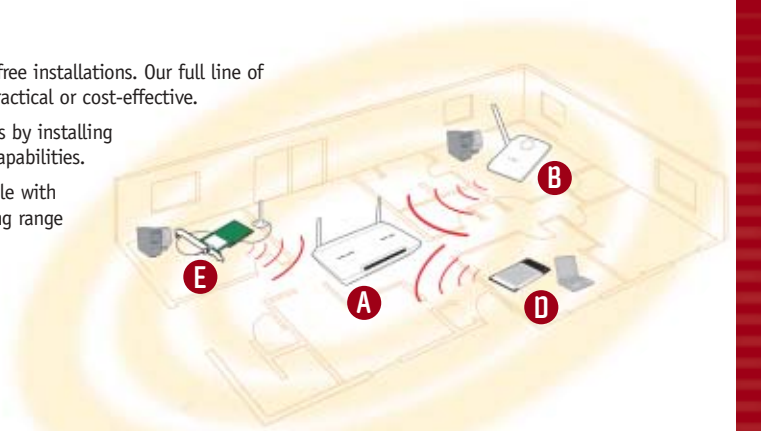

- A Wireless Router - F5D6231uk4
- B Wireless USB Network Adapter - F5D6050uk
- C Wireless Network Access Point - F5D6130uk (see side panel)
- D Wireless Notebook Network Card - F5D6020uk
- E Wireless Desktop Network Card - F5D6001uk

Lifetime Warranty and Free Technical Support