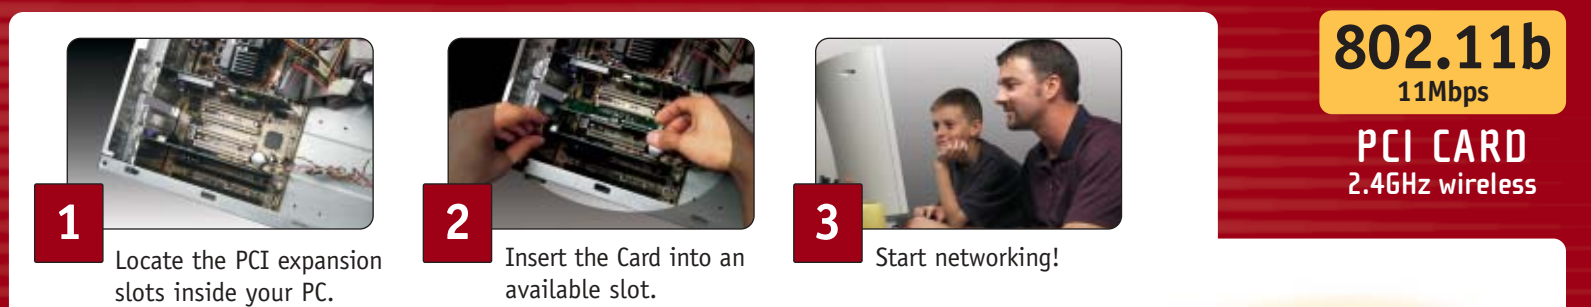

Wireless Desktop Network Card

Connect your desktop computer to a wireless network

PCI CARD 2.4GHz wireless **802.11b** 11Mbps

Wireless Desktop Network Card

Connect your desktop computer to a wireless network

PCI CARD 2.4GHz wireless **802.11b** 11Mbps

- Creates a network in your home or office without installing cables
- Works with any PCI-equipped desktop
- Lets you transfer files and share an Internet connection without cables

Questions about Networking? Call now! 00 800 223 55 460

Lifetime Warranty and Free Technical Support

FOR USE IN
NL BEL E CH
P GB D A S
DK I N SF IRL
OPERATES ON CHANNELS 1-13

Belkin Corporation
310.898.1100
Compton • CA • USA

Belkin Components, Ltd.
+44 (0) 1933 35 2000
Rushden • United Kingdom

Belkin Components B.V.
+31 (0) 20 654 7300
Schiphol-Rijk • The Netherlands

Belkin GmbH
+49 (0) 89 143 4050
München • Germany

Made in Taiwan

© 2003 Belkin Corporation. All rights reserved. All trade names are registered trademarks of respective manufacturers listed.

P56768uk-B

F5D6001uk

7 22868 44815 1

Wireless Desktop Network Card

Connect your desktop computer to a wireless network

802.11b 11Mbps

Wireless Desktop Network Card

Connect your desktop computer to a wireless network

802.11b 11Mbps

Belkin wireless networking provides the perfect solution for advanced, cable-free installations. Our full line of products lets you create wireless networks in homes and offices where installing cabling is not practical or cost-effective. The Belkin Wireless Desktop Network Card easily implements wireless networking into desktop PCs by installing into any available PCI expansion slot. The Card provides a desktop PC with wireless networking capabilities. This Plug-and-Play Card sets up easily on Windows 98 SE, 2000, Me, and XP systems. Interoperable with all 802.11b wireless devices, it uses the 802.11b wireless Ethernet standard to offer you a working range of up to 1,800 feet (550 meters) and speeds of up to 11Mbps. Now you can transfer files around the house or office—without cables—faster than a wired 10Base-T Ethernet connection.

Benefits

- Adds wireless capabilities to virtually any desktop PC with a free PCI slot
- Installs with Plug-and-Play convenience
- Configures easily with wireless setup software
- Offers data and network security with 64-bit or 128-bit WEP data encryption
- Comes with a lifetime warranty and free technical support

► For more assistance with configuring your network, visit: <http://www.belkin.com/networking>

Questions about Networking? Call now! 00 800 223 55 460

802.11b 11Mbps
PCI CARD 2.4GHz wireless