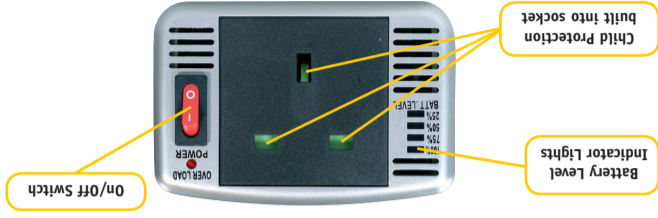

F5C412uk140W

Class II product
No grounding required

Caution:
Always match the "continuous wattage rating" of your device with the DC to AC Inverter capacity for best results.

P47269uk

- Specifications:**
- Model #: F5C412uk140W
 - Input Voltage: 11 to 15 Volts DC
 - Can not be used with 24 volts (trucks) battery power
 - Output Voltage: 240 Volts AC \pm 5%
 - Power: 300 Watts - peak
 - 140 Watts - continuous
 - Frequency: 50Hz \pm 3Hz
 - Idle Current: Less than 0.1 Amp
 - Wave Form: Modified Sine Wave
- Features:**
- 200 mA no-load draw
 - Low battery alarm at 10.4V DC
 - Low battery shut-off at 9.8V DC
 - Automatic overheat shut-off at 66° Celsius
 - Negative ground polarity (-)
 - DC cord and cigarette lighter plug
 - Replaceable fuse (spare included)
 - Overload protection
 - 2 Year Warranty
 - Child Protection built into sockets

BELKIN®
AC Anywhere™
DC to AC Power Inverter

- Recharges portable devices
- Power up laptop computers, TVs, VCRs, cameras, and other AC equipment
- Convenient On/Off switch and overload fuse protection
- Low battery alarm and automatic shut-off
- Overload protection

Operate portable AC power devices from your vehicle!
Running out of power is a thing of the past with the AC Anywhere. Simply plug the unit into any 12-volt DC vehicle cigarette lighter socket and the AC Anywhere converts your vehicle's battery power to 230 volts AC (common household current.) The AC Anywhere is perfect for charging batteries for your mobile phone, portable computer, electric shaver, TV/VCR, or virtually any device while travelling. The AC Anywhere inverter features a convenient On/Off switch and fuse protection along with an audible alarm that sounds if the vehicle battery voltage drops to 10.6 volts DC.