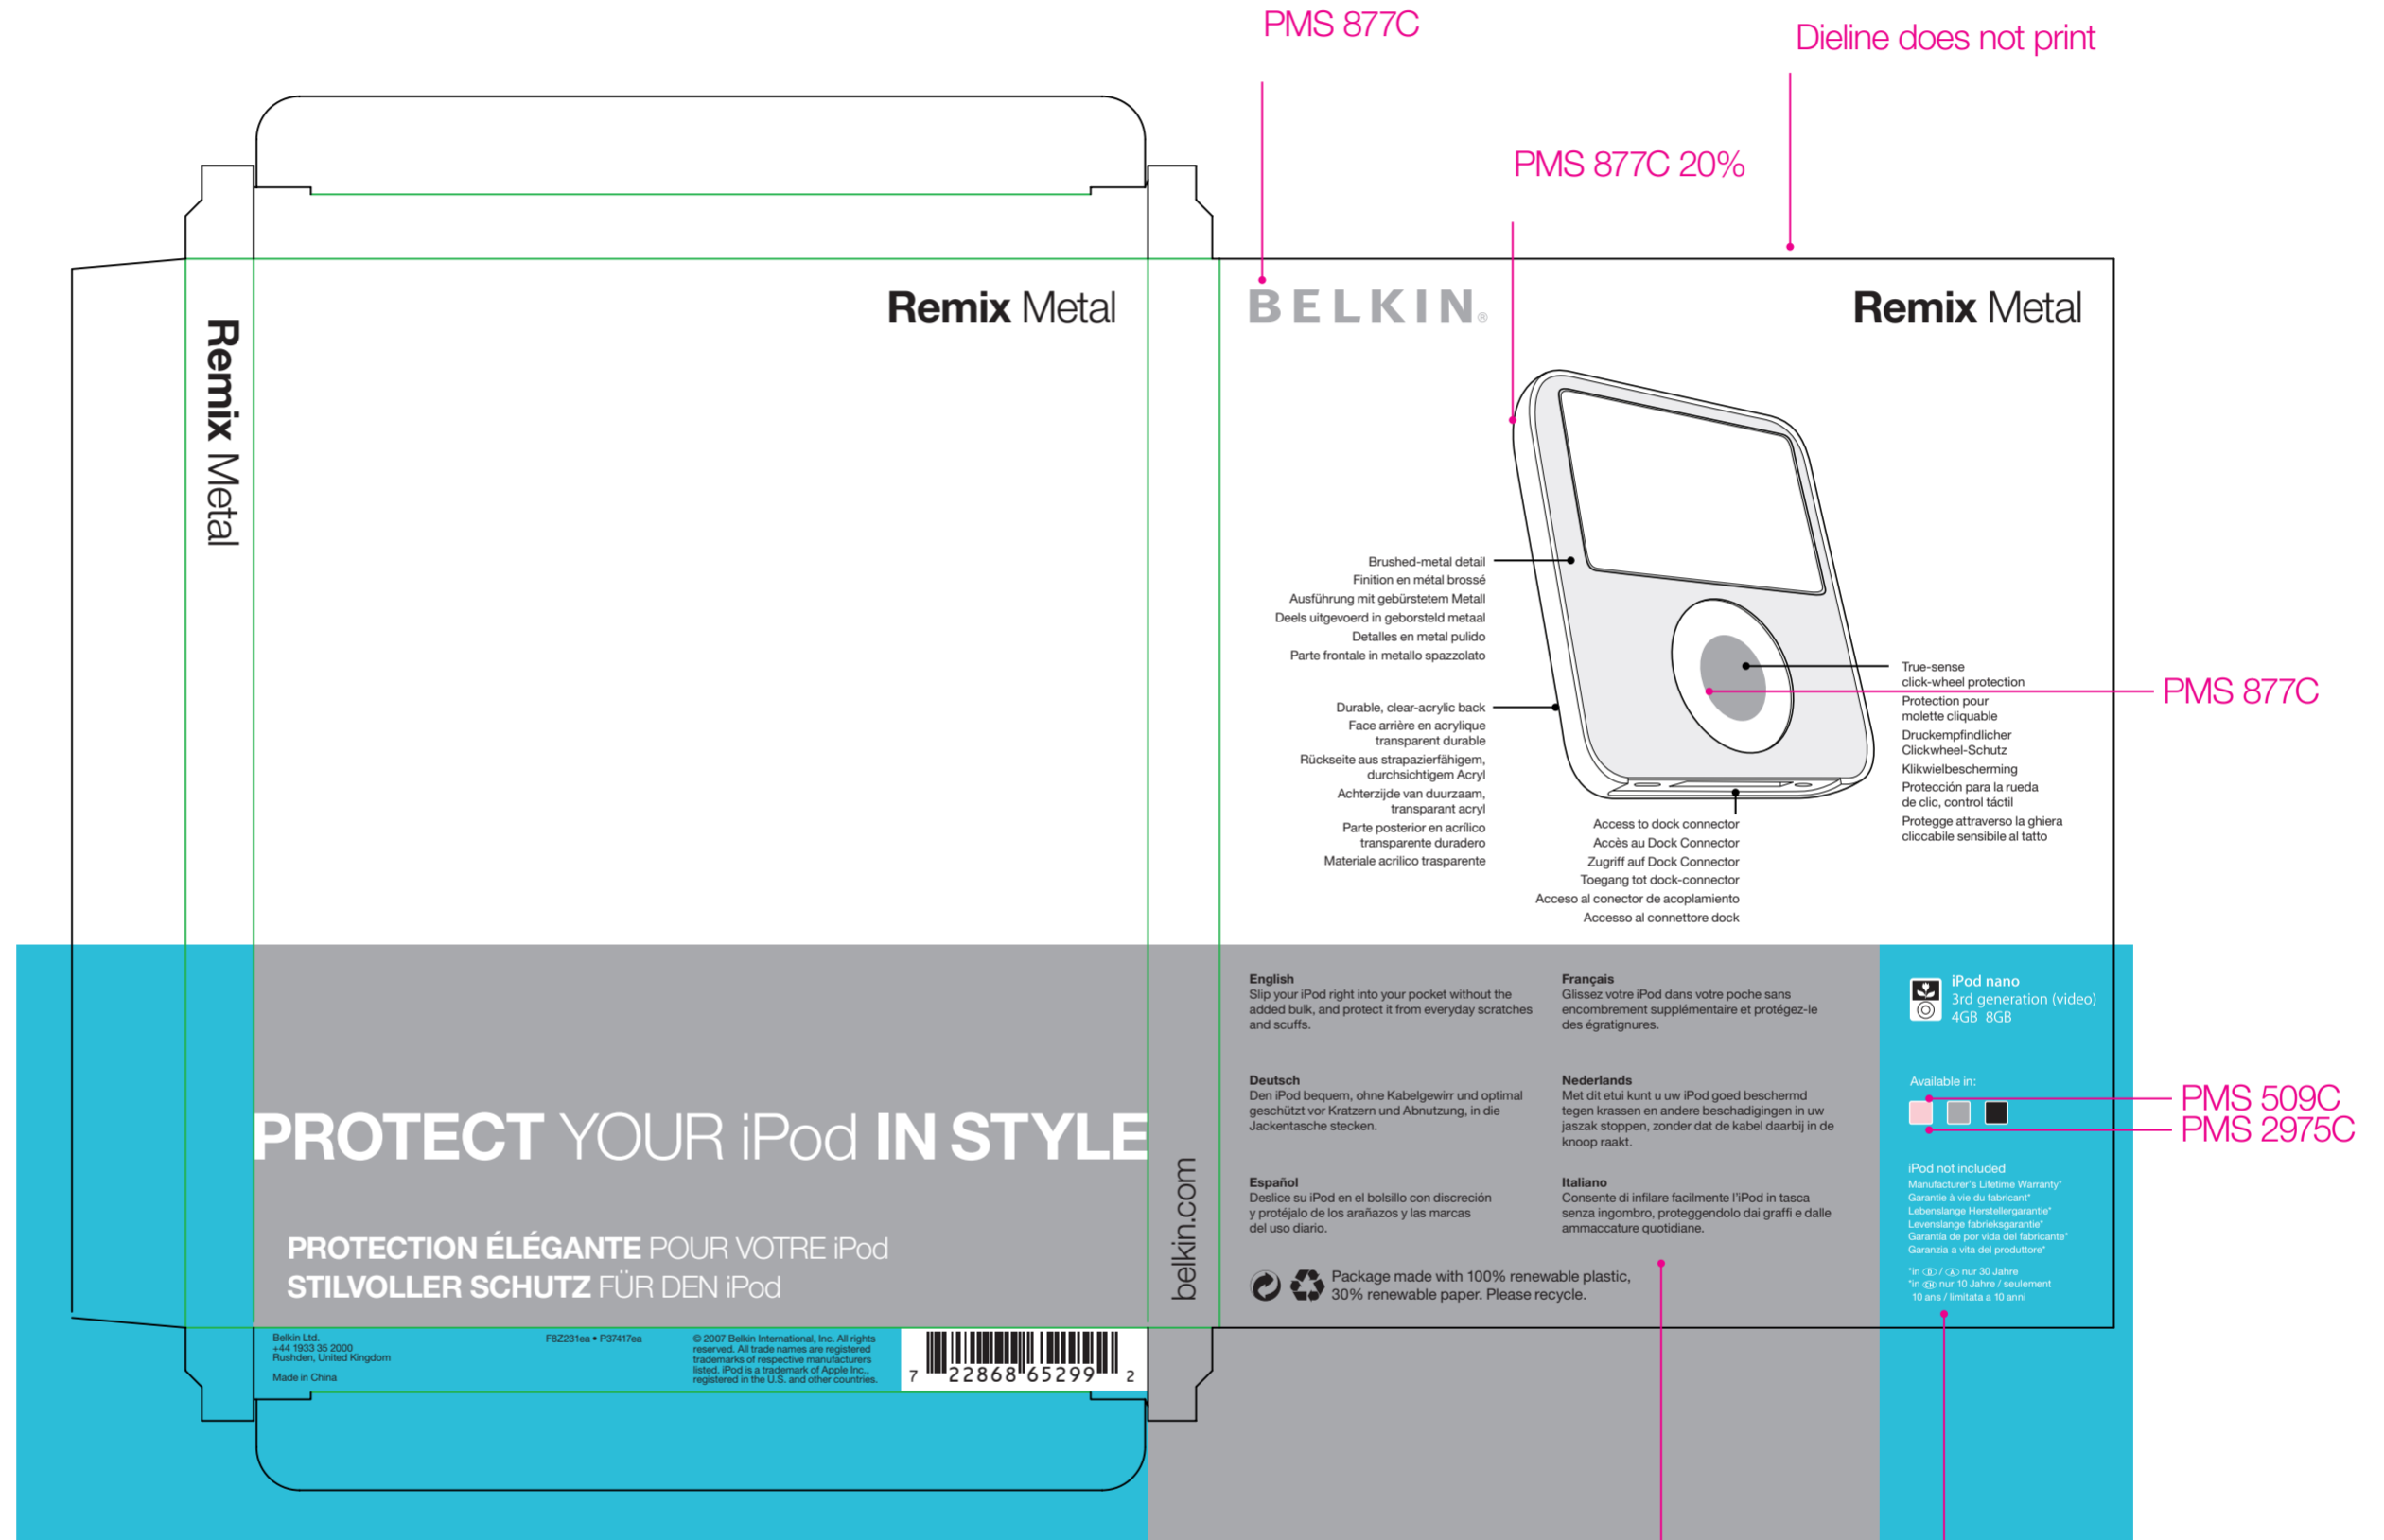

PRINTERS NOTES

4 color process
PMS 631C
PMS 877C Metallic
PMS 8403C Metallic

MATERIAL

Overall matte coating

FONTS

Helvetica Neue

PMS 877C

Dieline does not print

PMS 877C 20%

PMS 877C

PMS 509C
PMS 2975C

PMS 877C

PMS 631C