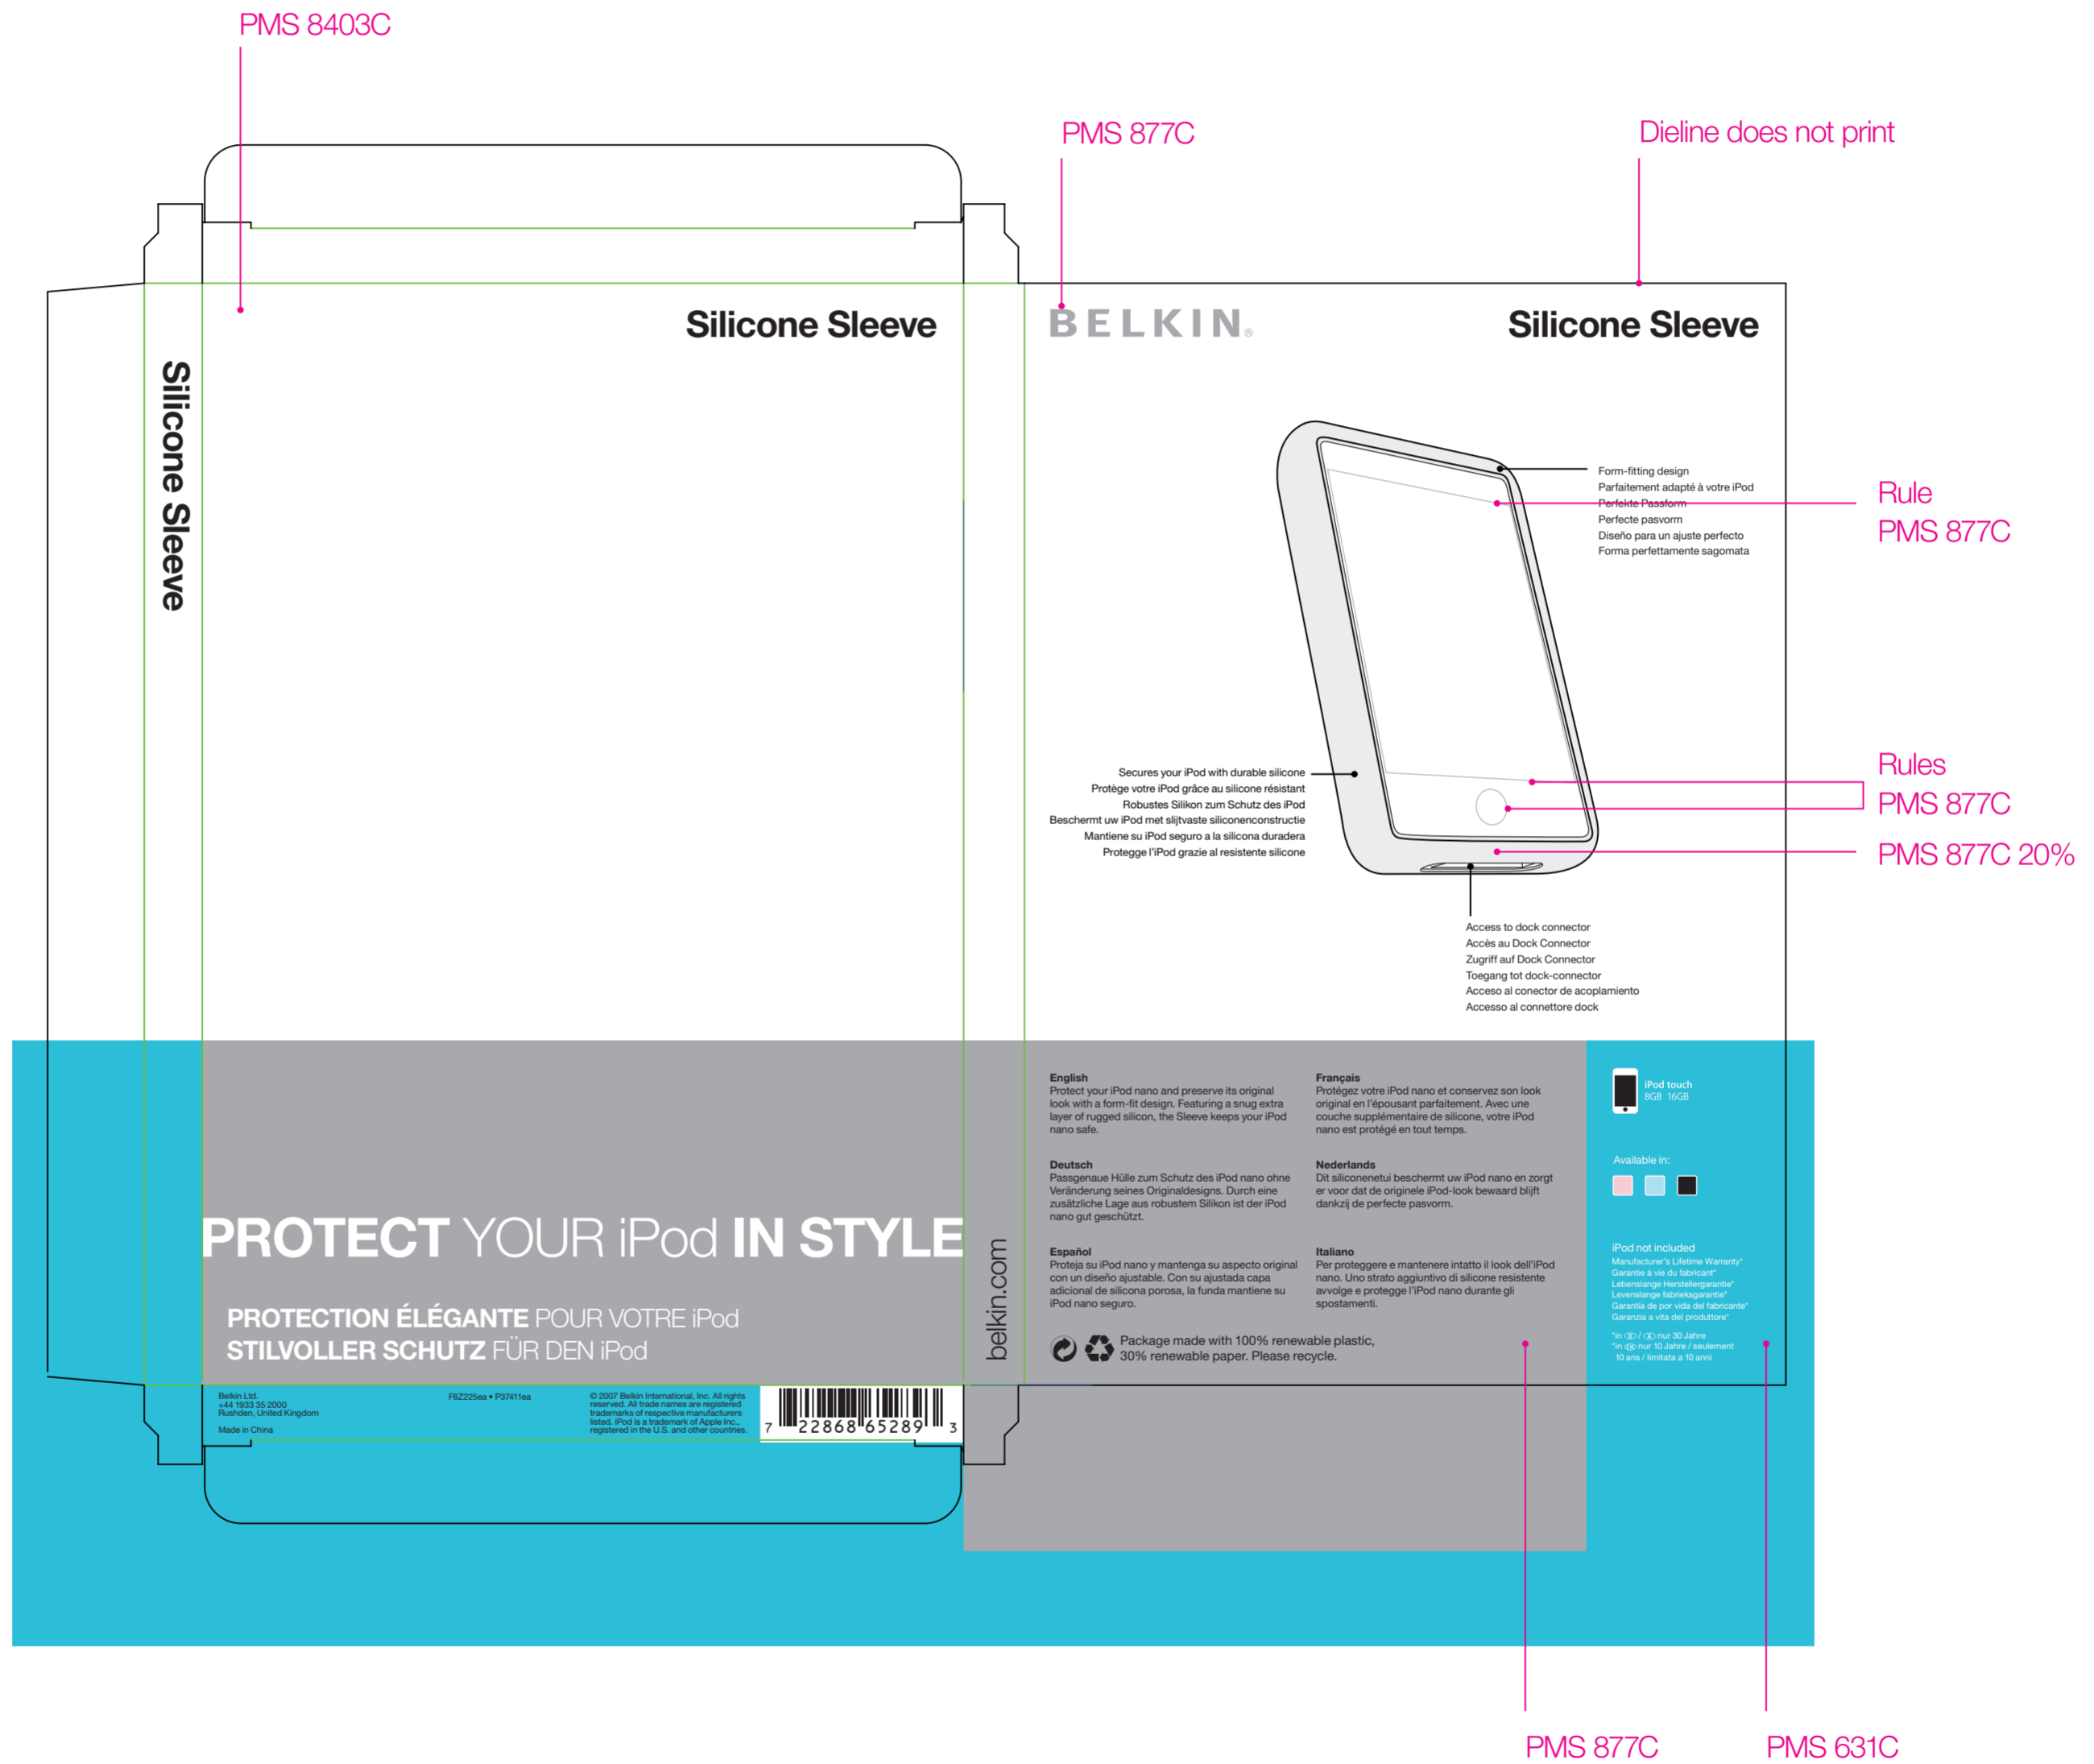

PRINTERS NOTES

4 color process
PMS 631C
PMS 877C Metallic
PMS 8403C Metallic

MATERIAL

Overall matte coating

FONTS

Helvetica Neue

PRINTERS NOTES

4 color process
PMS 631C
PMS 877C Metallic
PMS 8403C Metallic

FONTS

Helvetica Neue