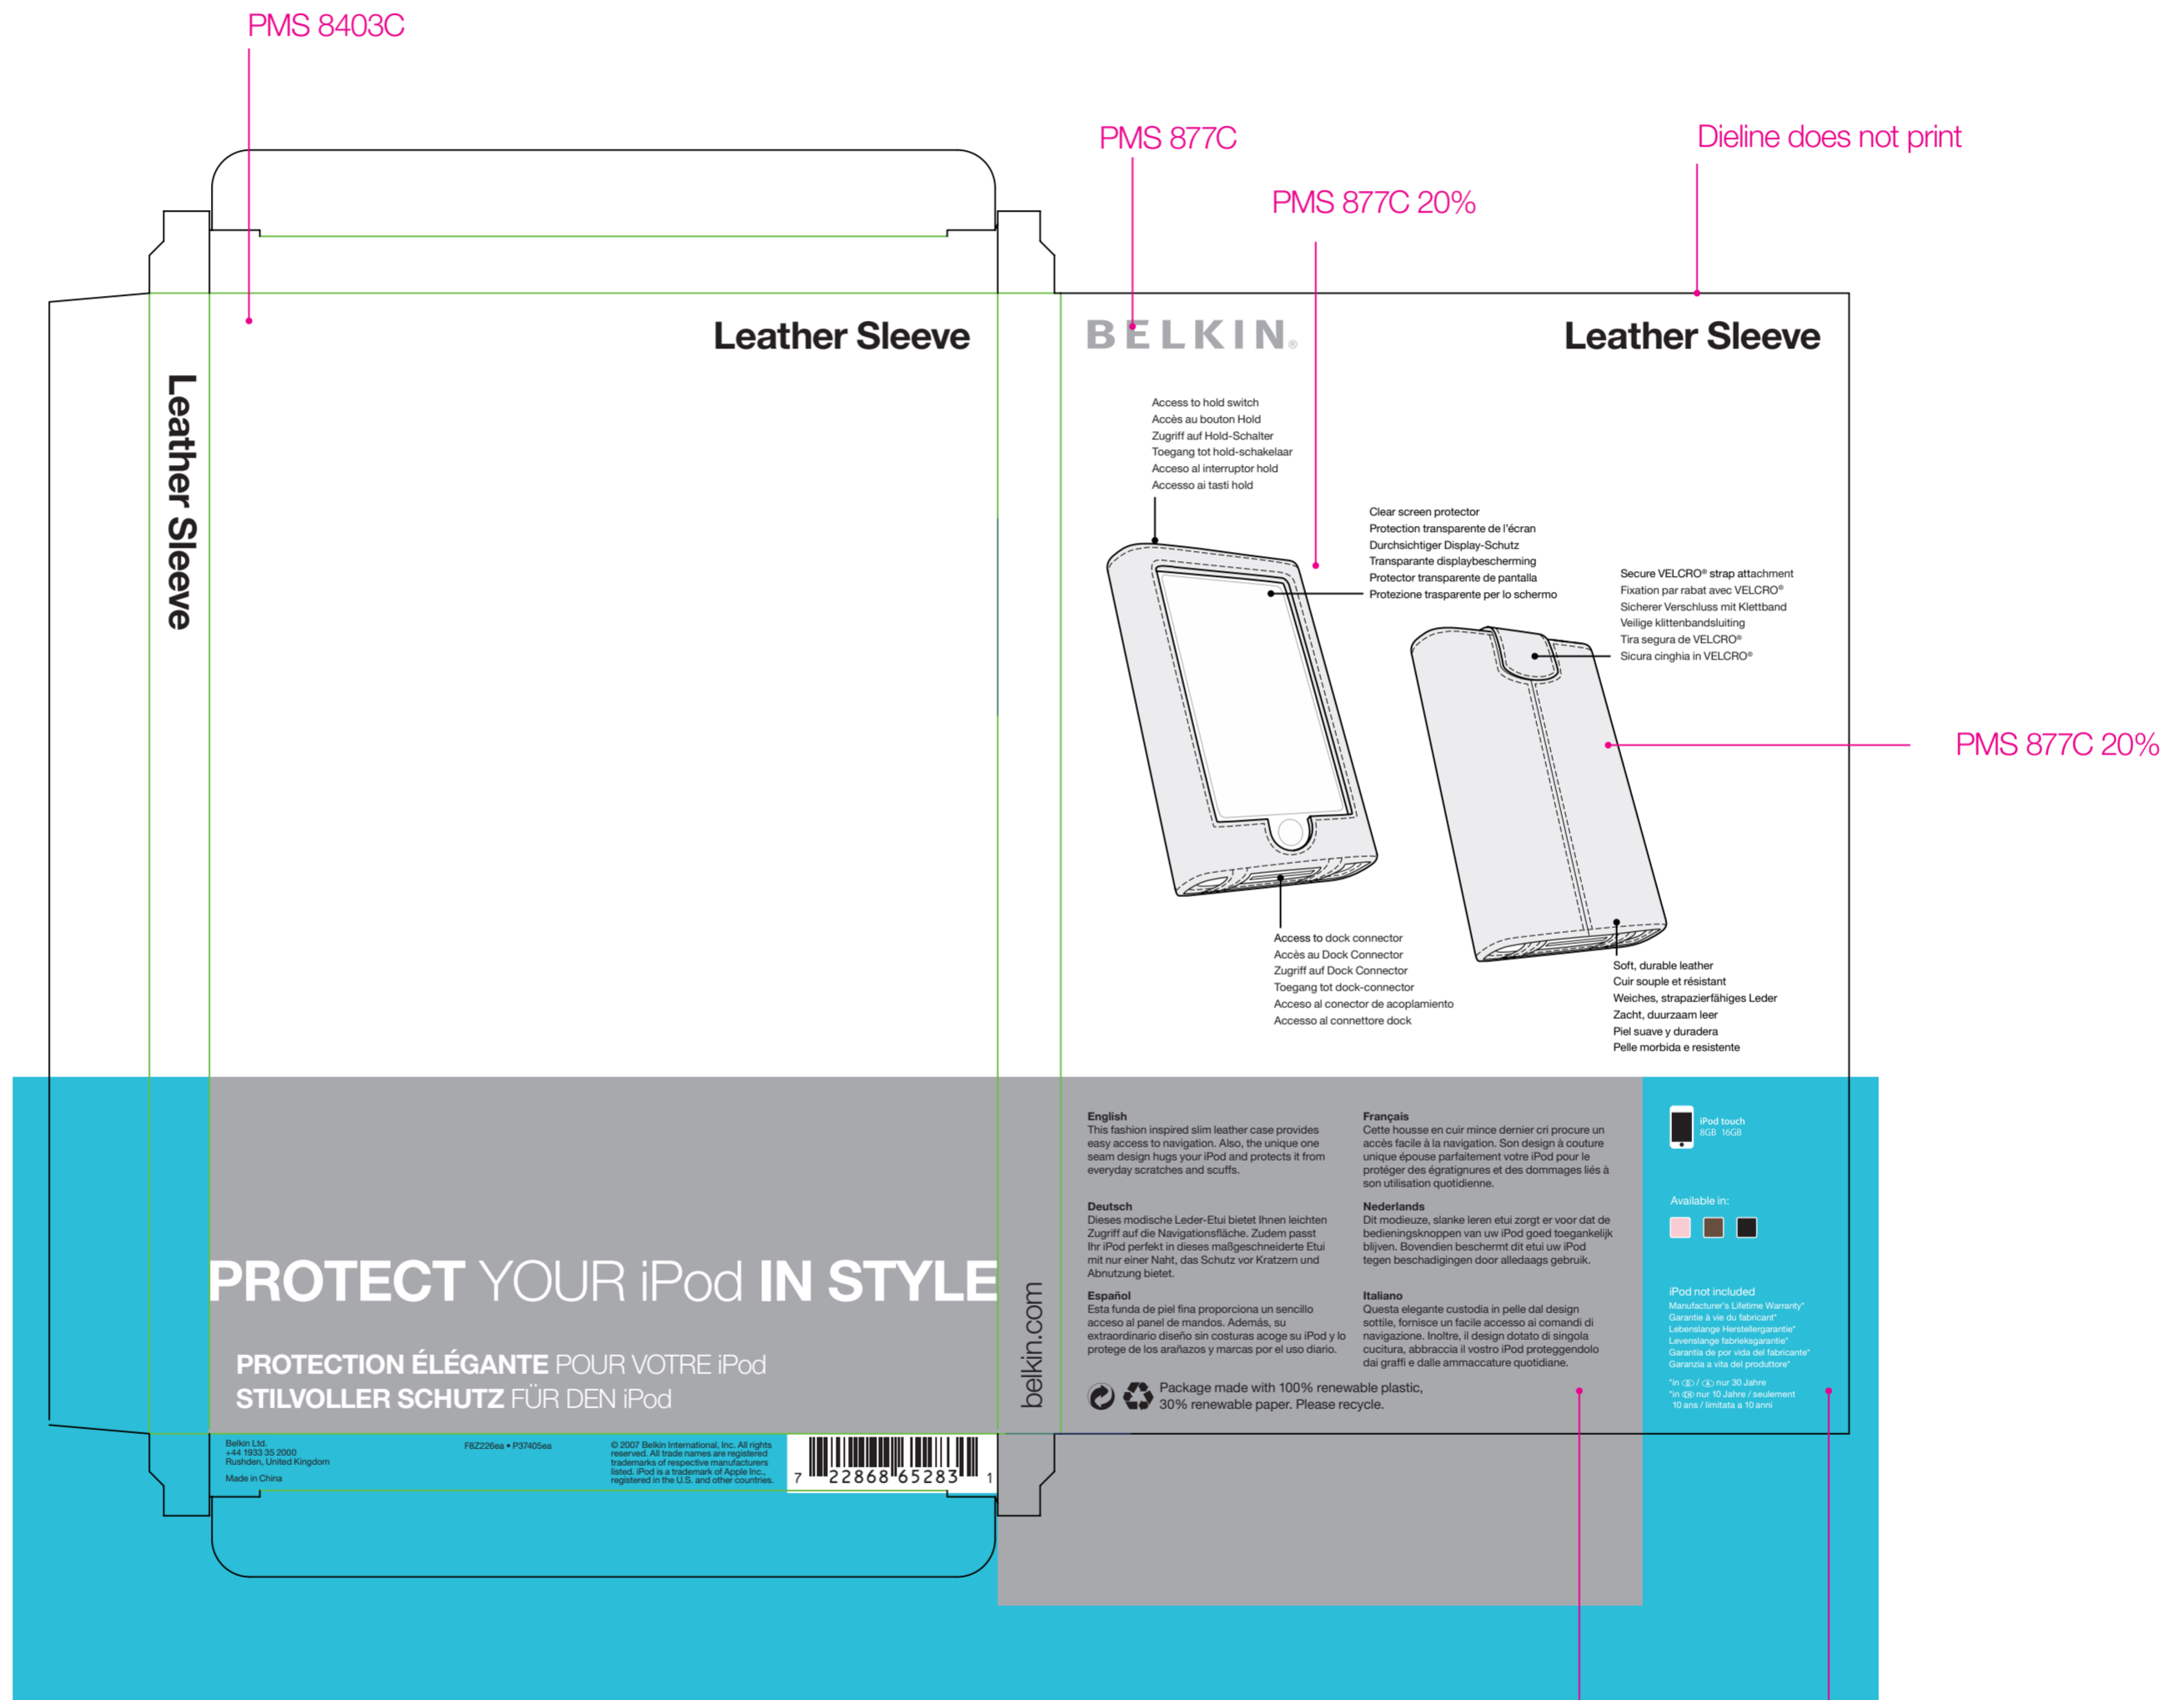

PRINTERS NOTES

4 color process
 PMS 631C
 PMS 877C Metallic
 PMS 8403C Metallic

MATERIAL

Overall matte coating

FONTS

Helvetica Neue

PRINTERS NOTES

4 color process
PMS 631C
PMS 877C Metallic
PMS 8403C Metallic