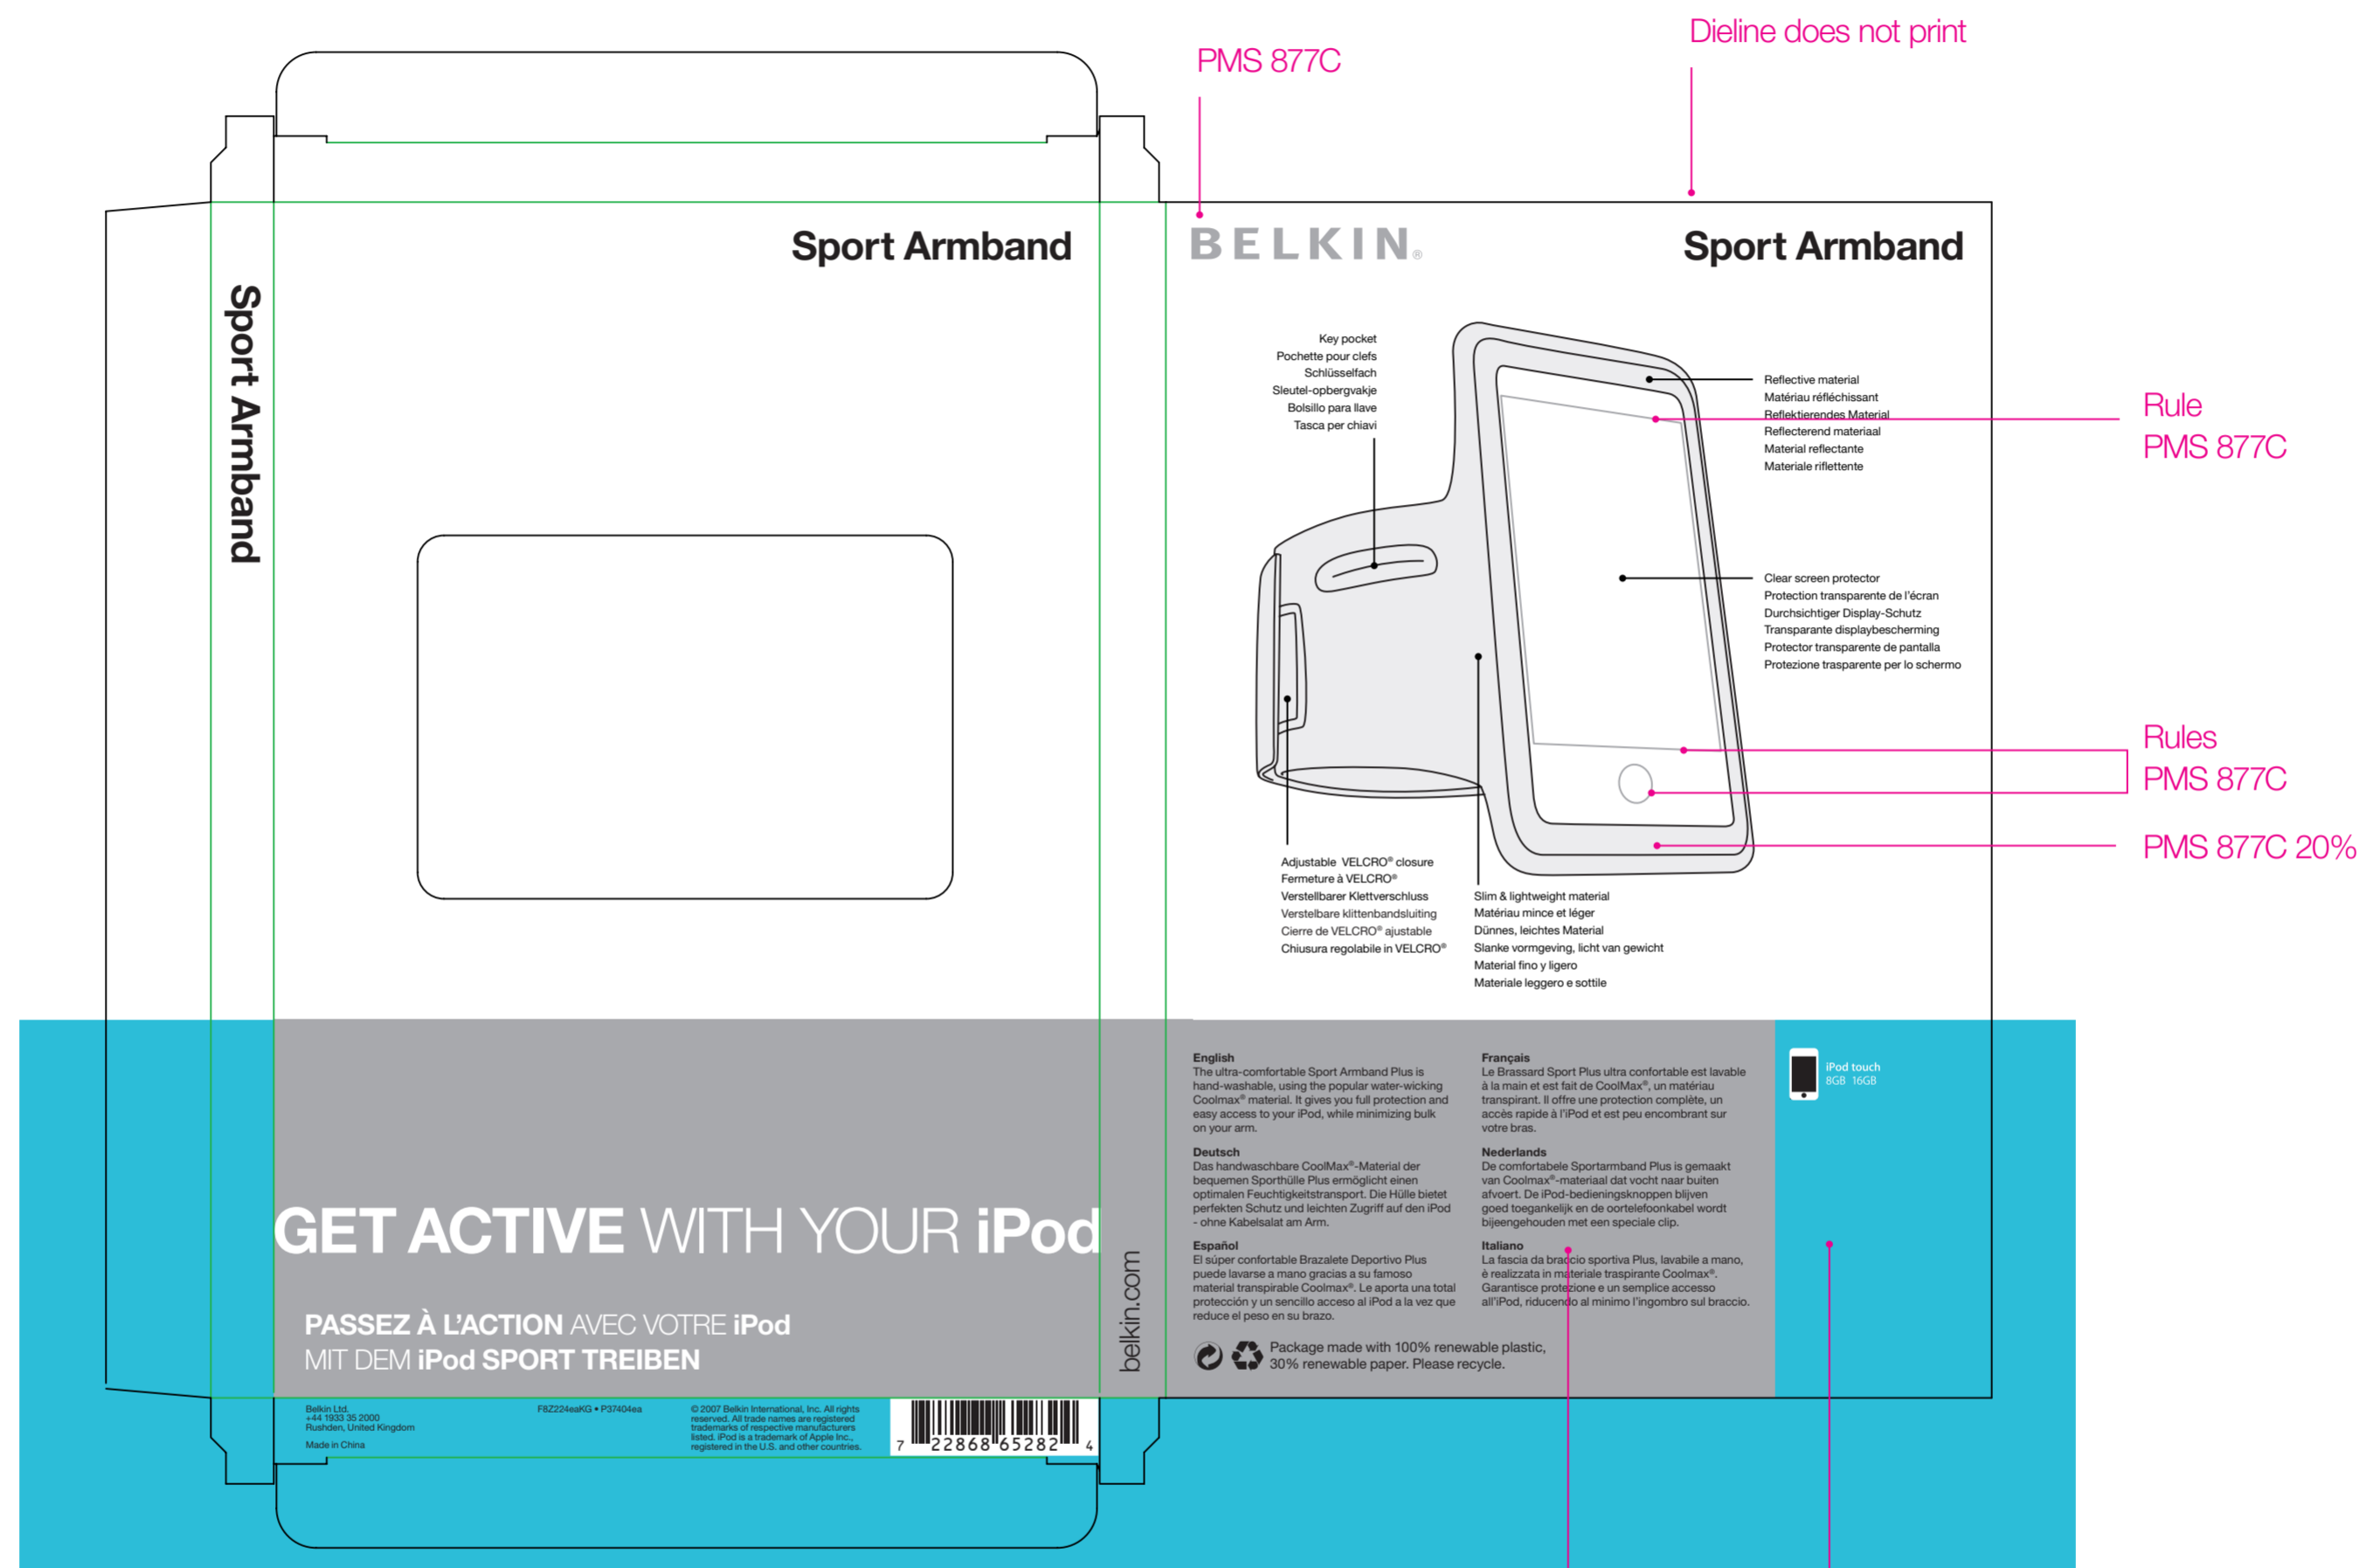

PRINTERS NOTES

4 color process
PMS 631C
PMS 877C Metallic
PMS 8403C Metallic

MATERIAL

Overall matte coating

FONTS

Helvetica Neue