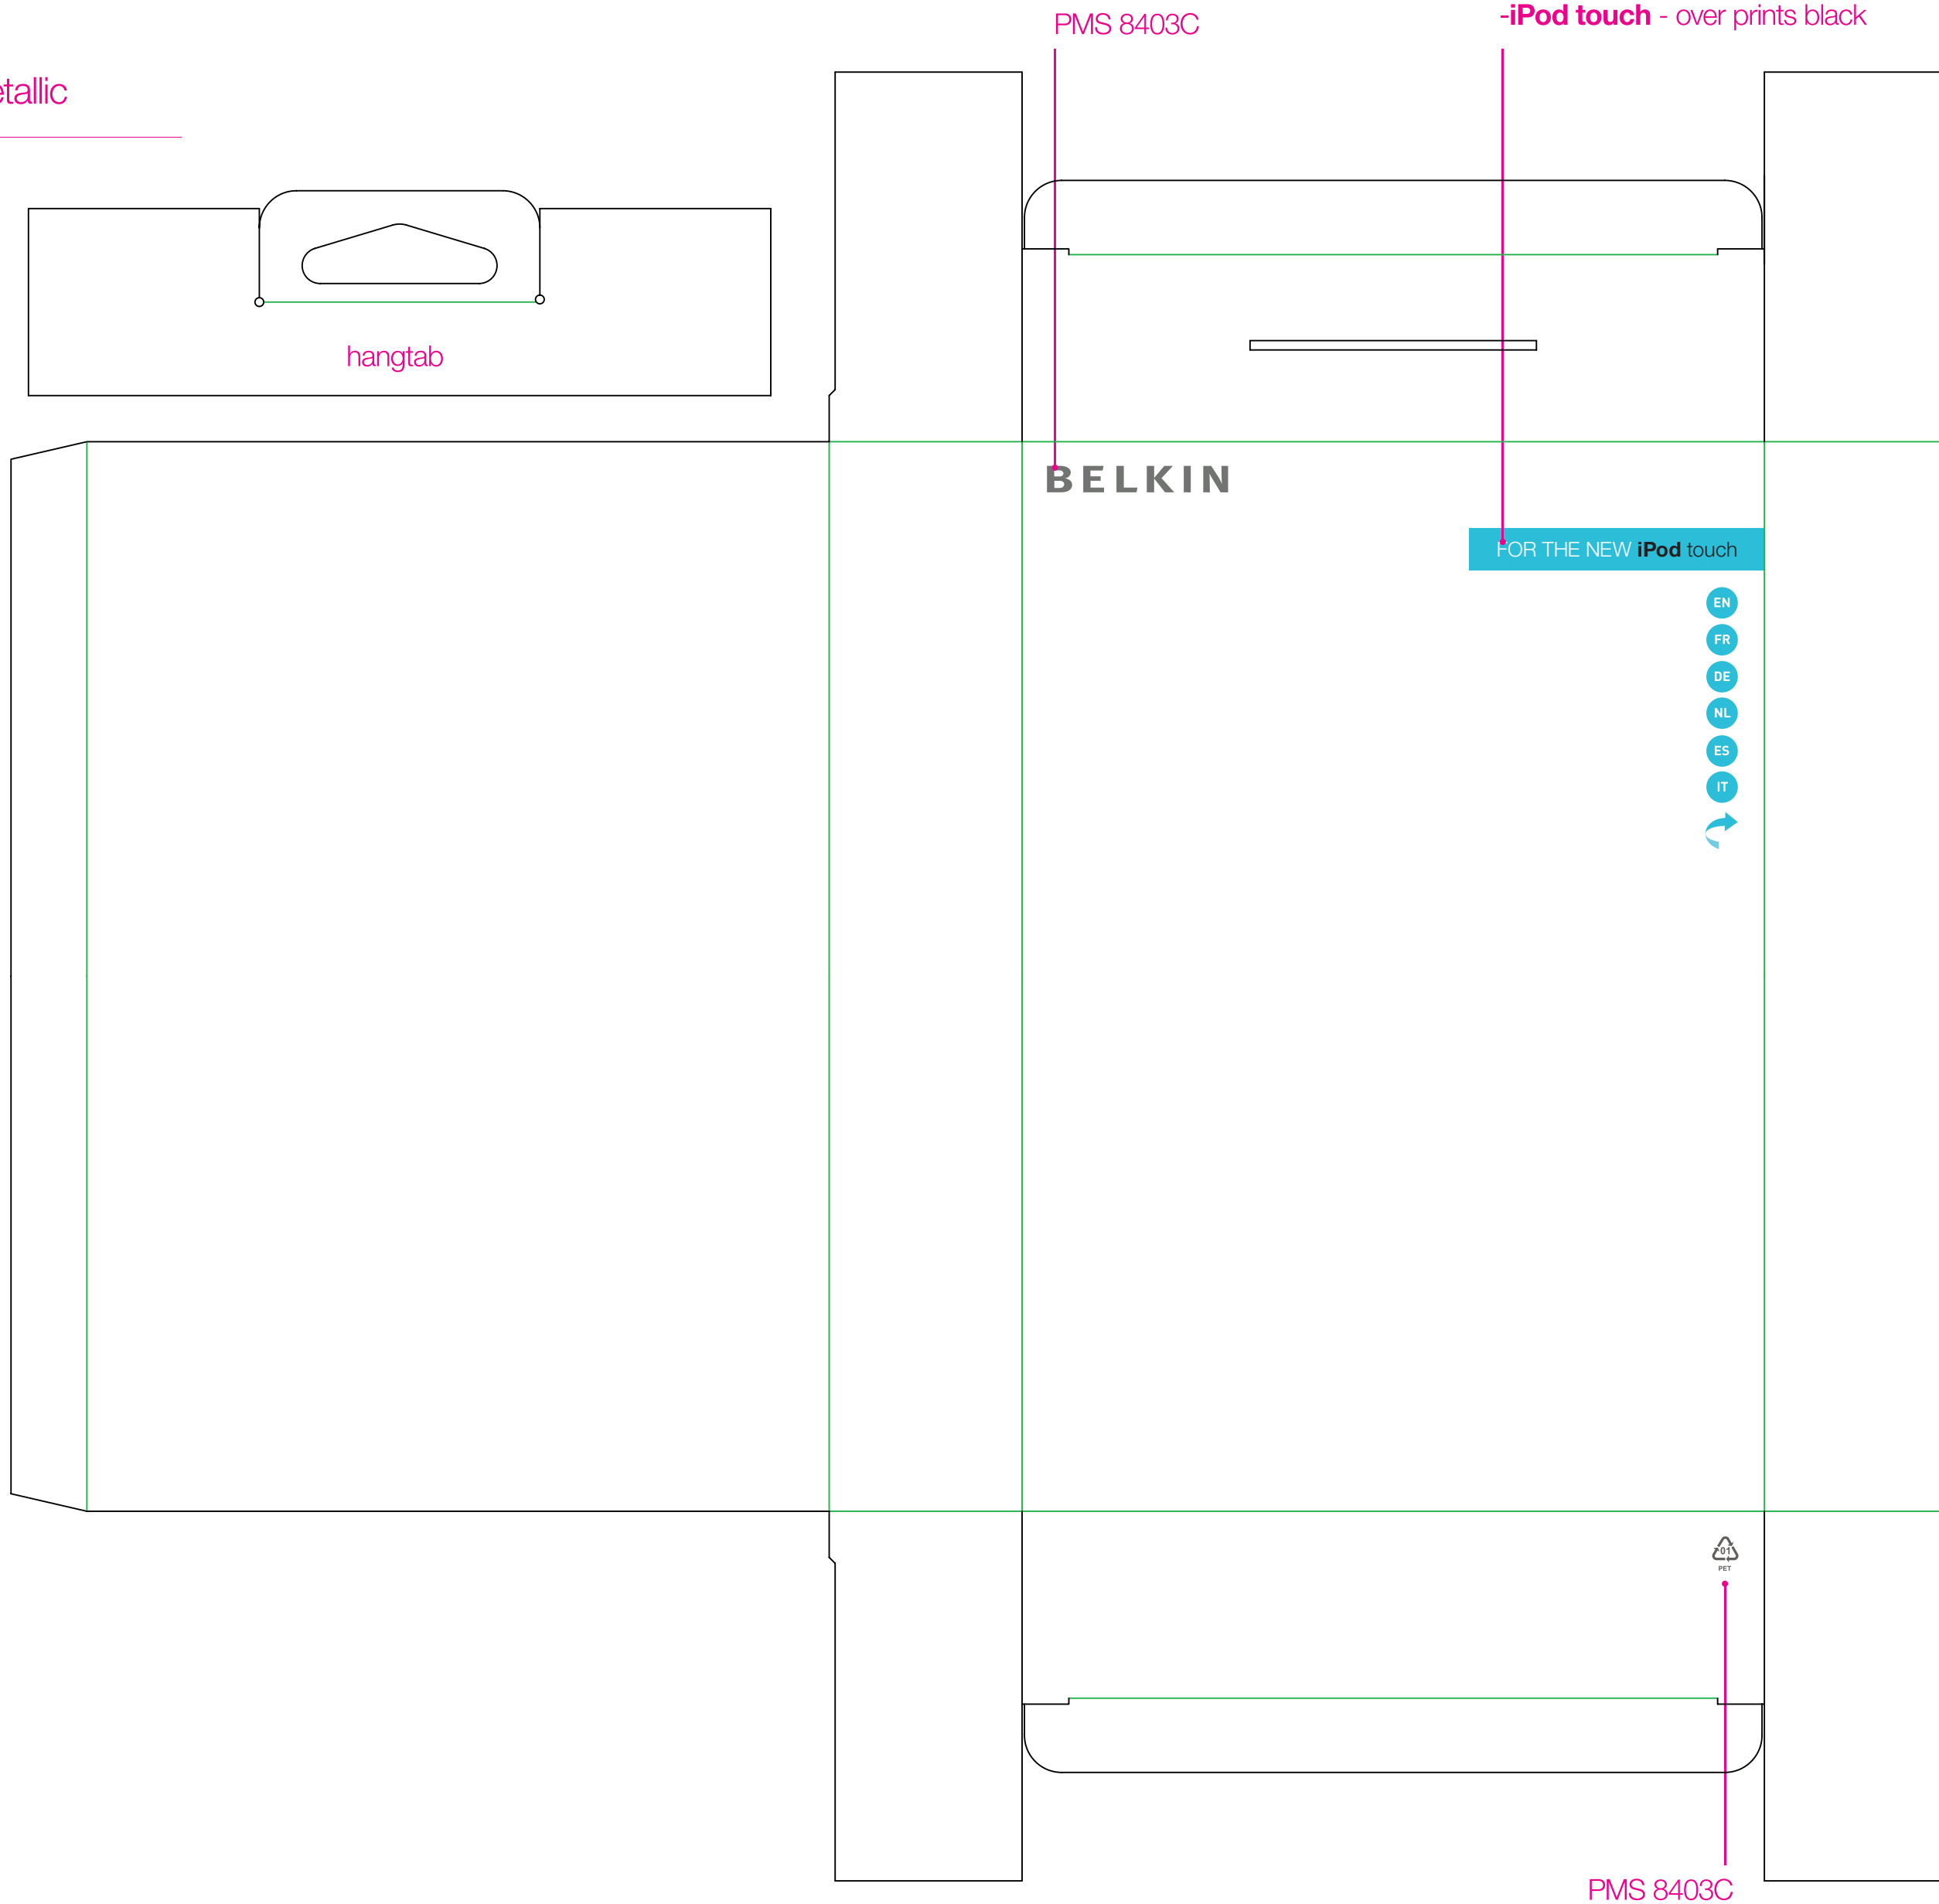

PMS 877C 20%

PMS 877C 20%

PMS 877C 20%

Rule
PMS 877C

PMS 877C

PMS 631C

PRINTERS NOTES

4 color process
PMS 631C
PMS 8403C Metallic

FONTS

Helvetica Neue

-Solid Opaque White
-Overprint iPod Blue (631C)
-Text knocks out of blue to opaque white
-iPod touch - over prints black

hangtab

PMS 8403C

BELKIN

FOR THE NEW **iPod touch**

EN