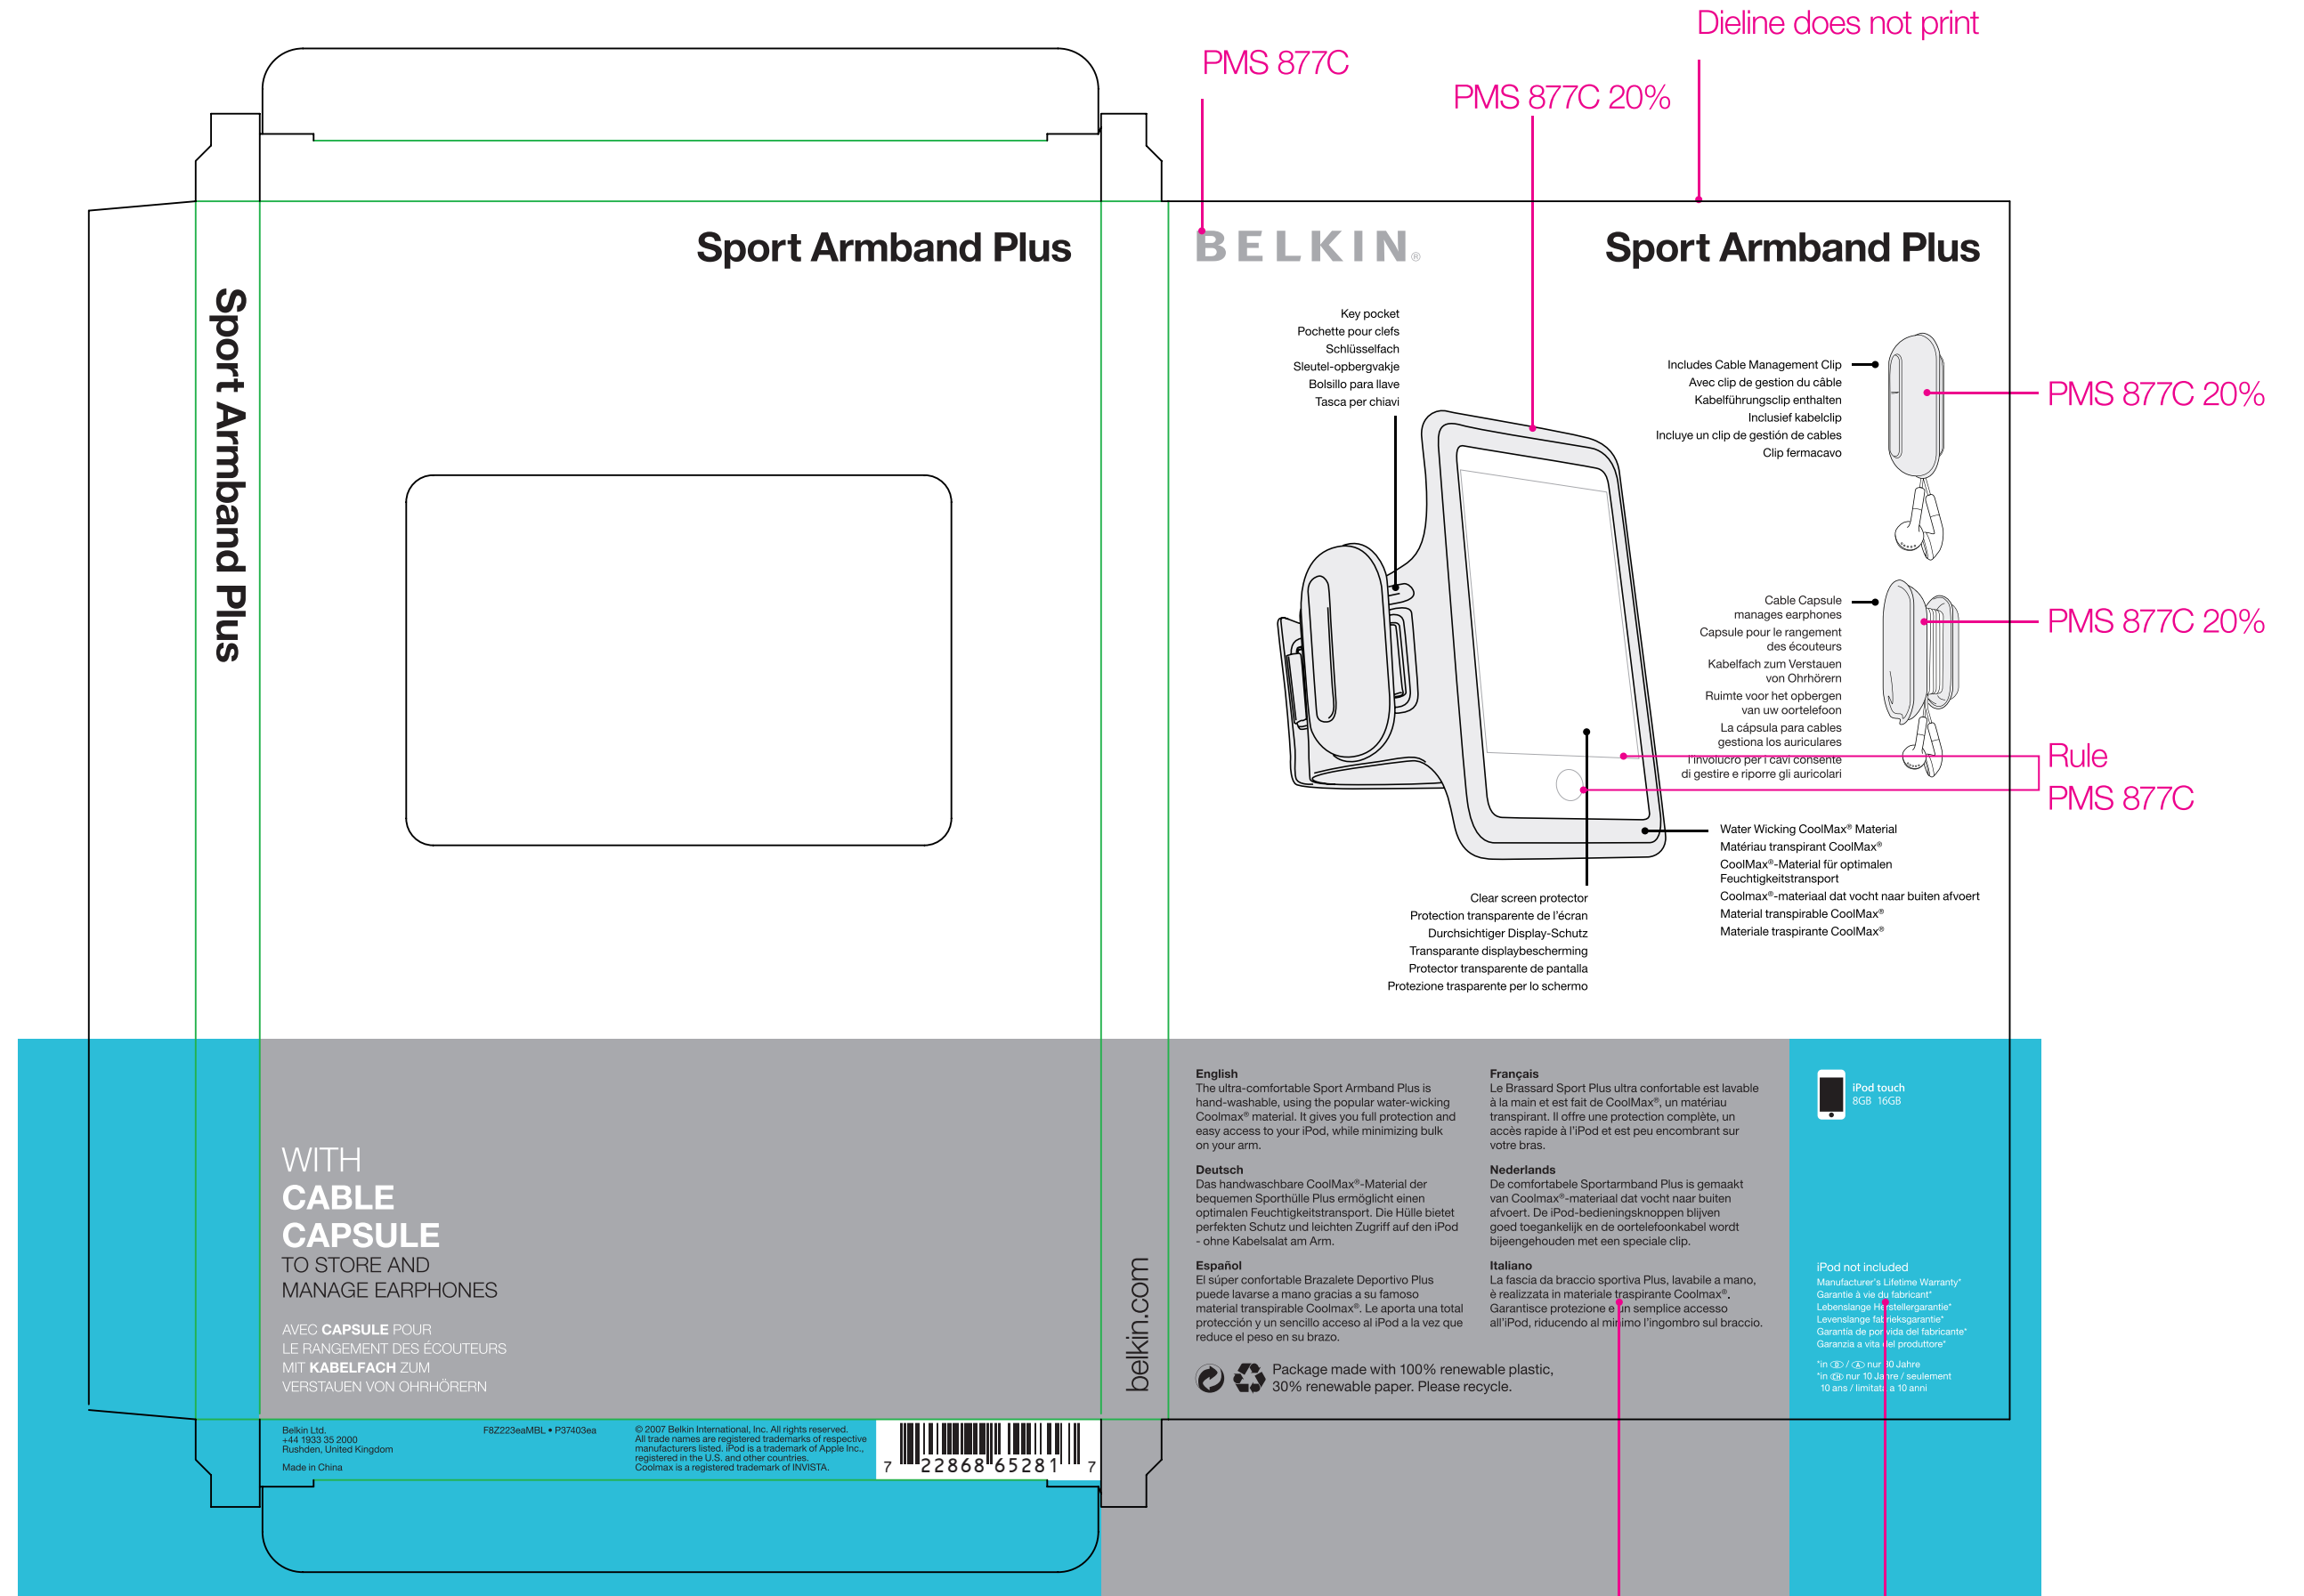

PRINTERS NOTES

4 color process
 PMS 631C
 PMS 877C Metallic
 PMS 8403C Metallic

MATERIAL

Overall matte coating

FONTS

Helvetica Neue

Dieline does not print

PMS 877C

PMS 877C 20%

PMS 877C 20%

PMS 877C 20%

Rule
PMS 877C

PMS 877C

PMS 631C

PRINTERS NOTES

4 color process
PMS 631C
PMS 8403C Metallic

FONTS

Helvetica Neue

-Solid Opaque White
-Overprint iPod Blue (631C)
-Text knocks out of blue to opaque white
-iPod touch - over prints black

hangtab

PMS 8403C

BELKIN

FOR THE NEW **iPod touch**

EN