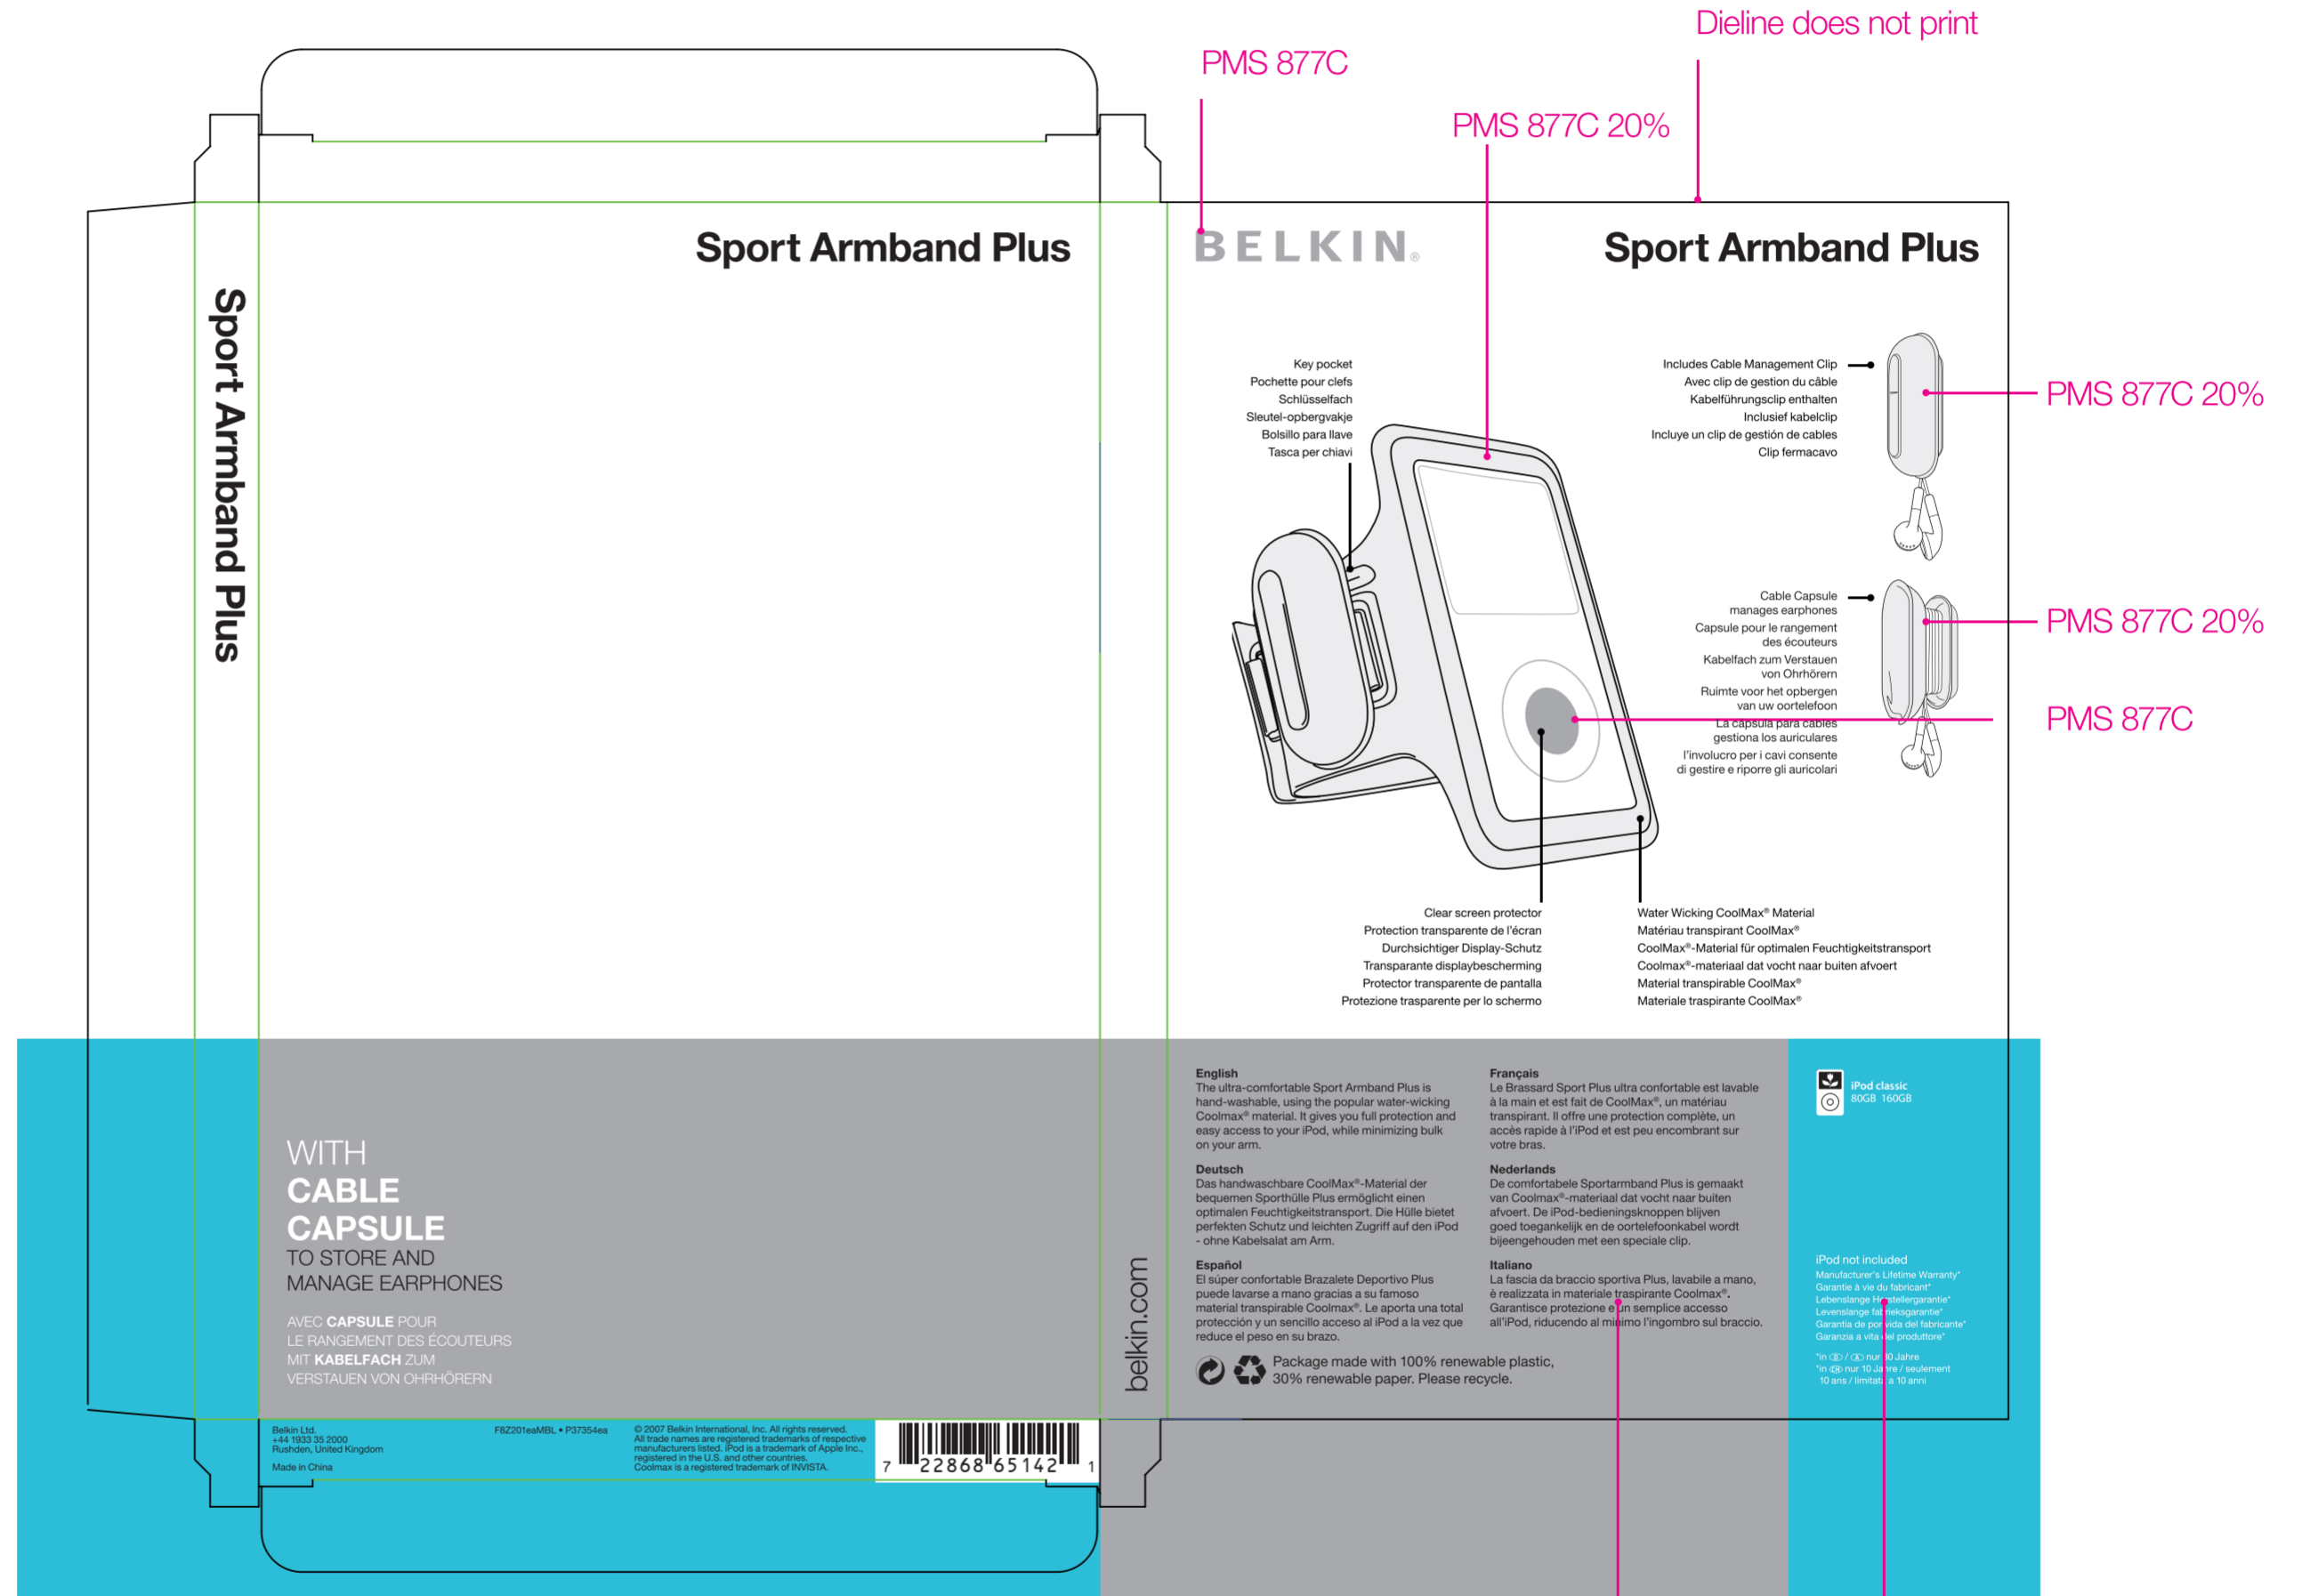

PRINTERS NOTES

4 color process
PMS 631C
PMS 877C Metallic
PMS 8403C Metallic

MATERIAL

Overall matte coating

FONTS

Helvetica Neue

PRINTERS NOTES

4 color process
PMS 631C
PMS 8403C Metallic

FONTS

Helvetica Neue

- Solid Opaque White
- Overprint iPod Blue (631C)
- Text knocks out of blue to opaque white
- iPod classic** - over prints black

PMS 8403C