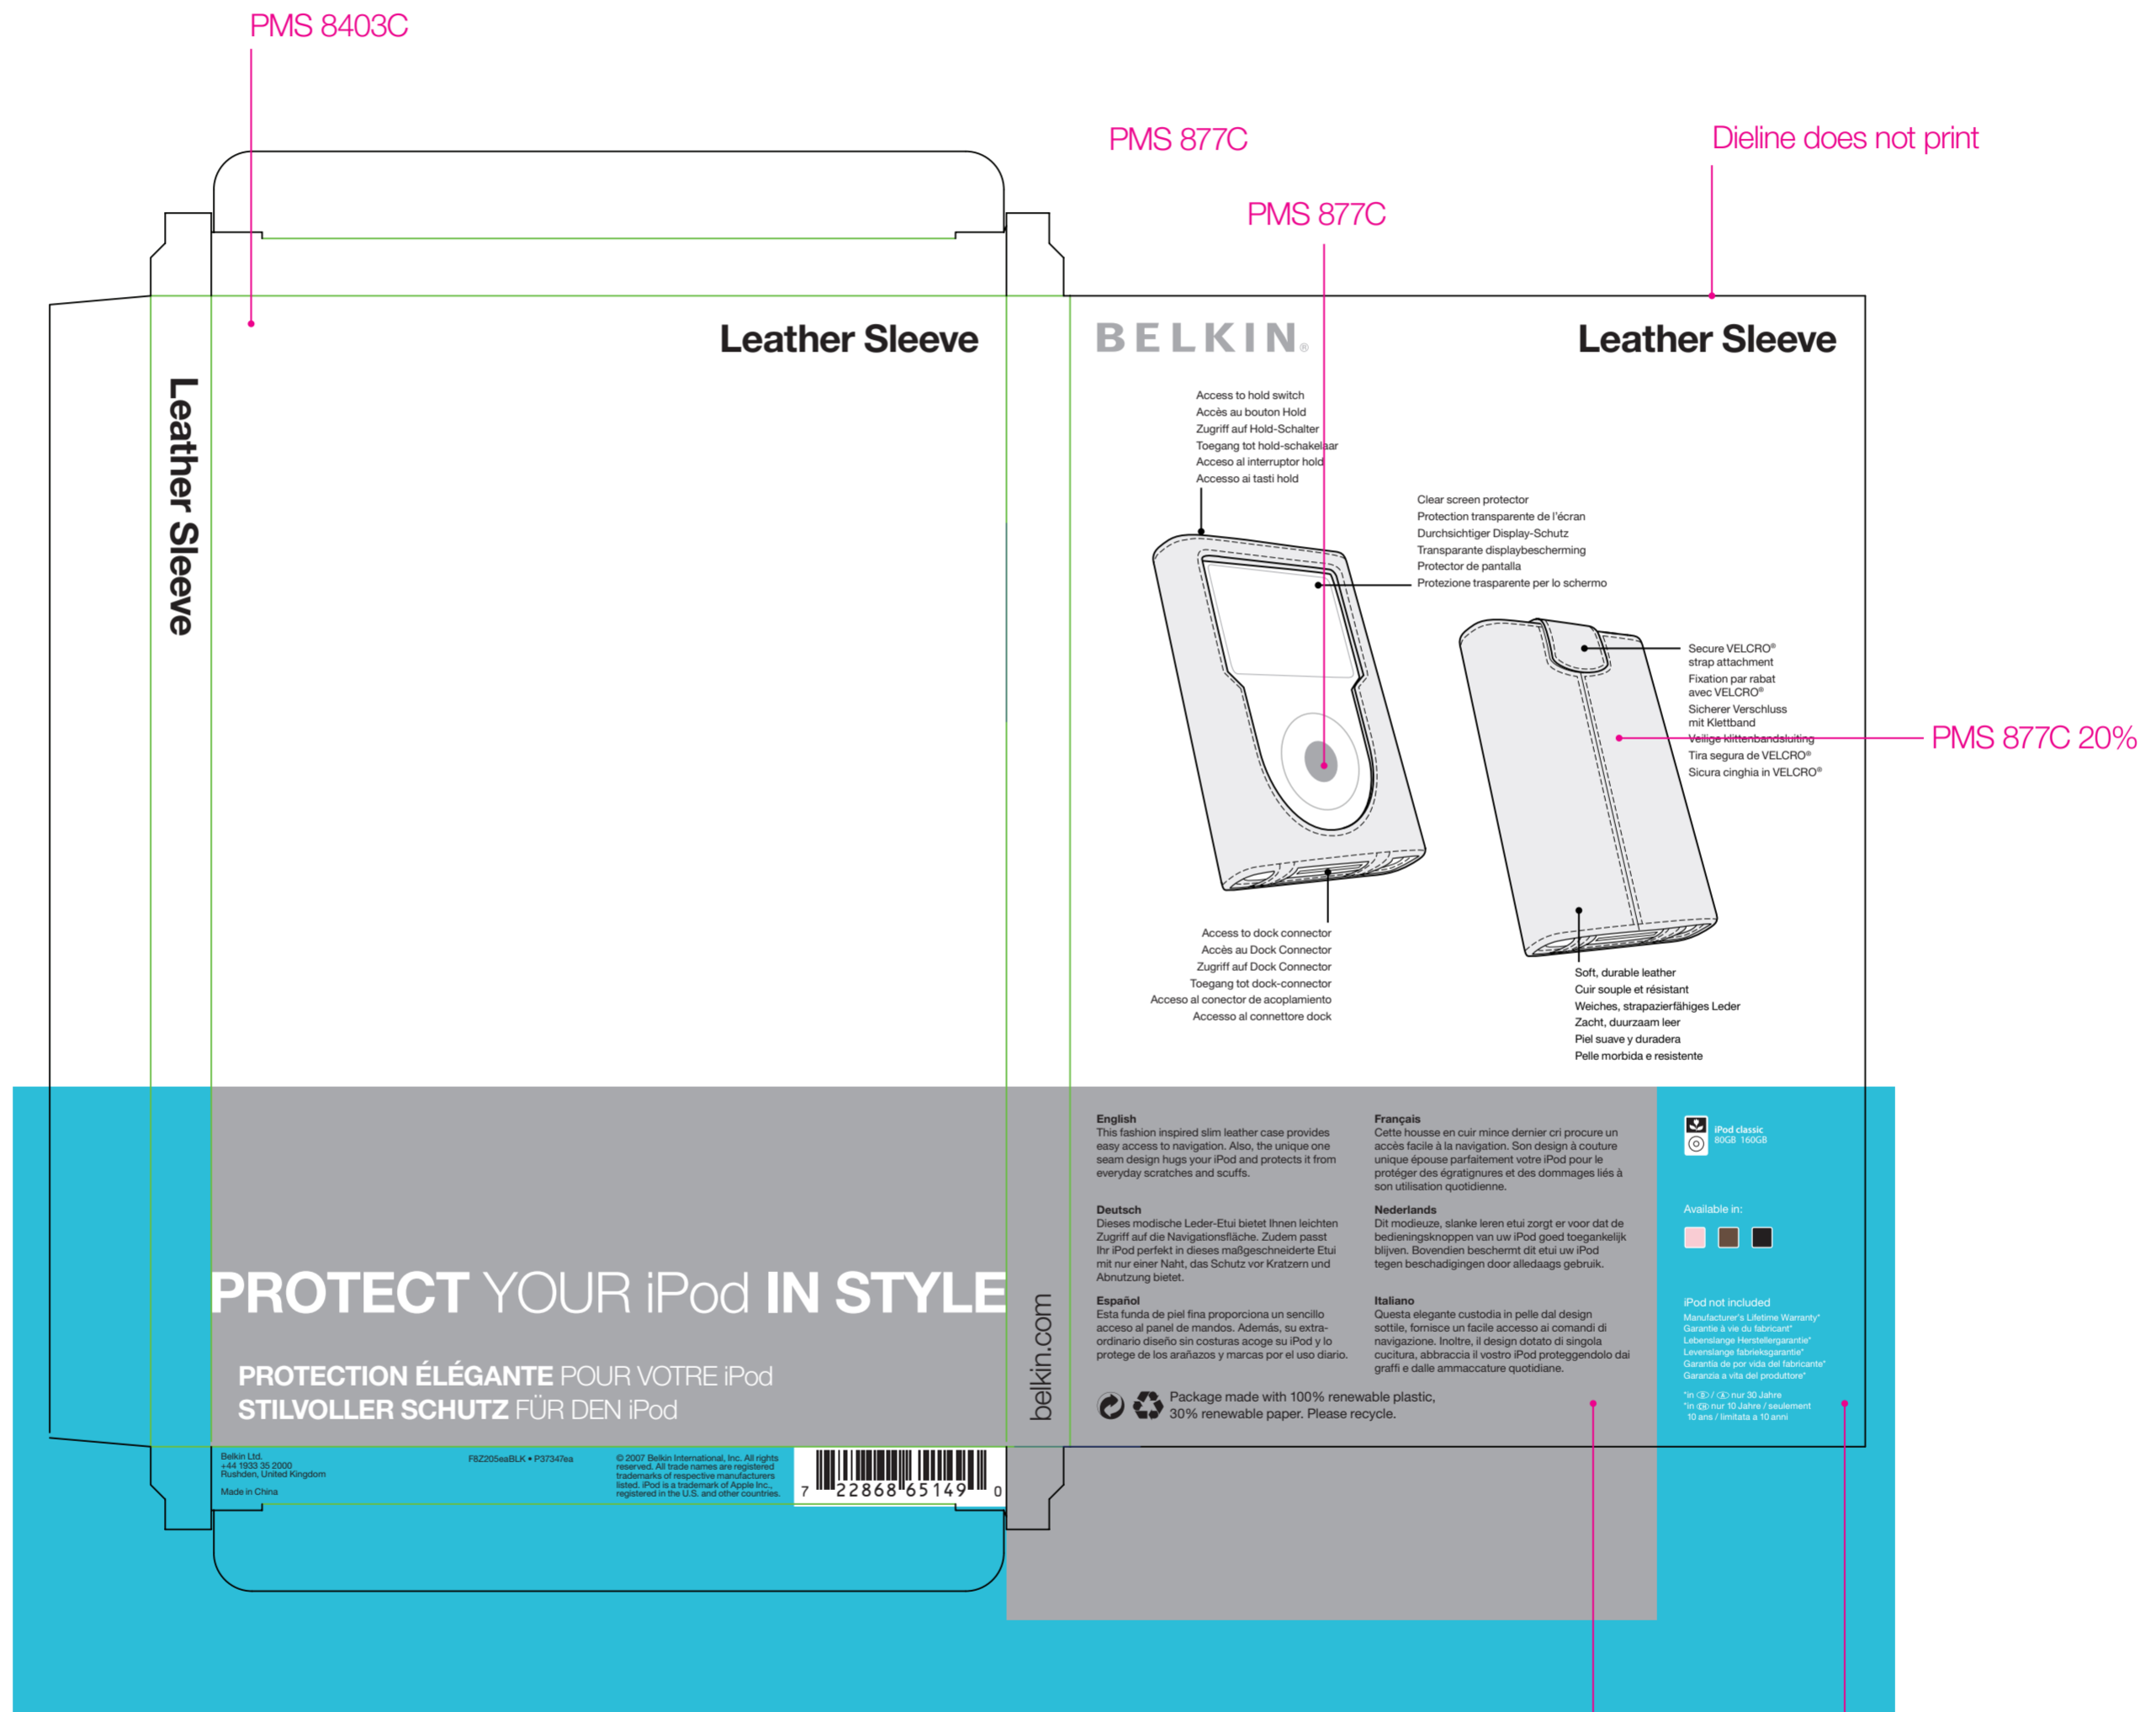

PRINTERS NOTES

4 color process
PMS 631C
PMS 877C Metallic
PMS 8403C Metallic

MATERIAL

Overall matte coating

FONTS

Helvetica Neue

PRINTERS NOTES

4 color process
PMS 631C
PMS 877C Metallic
PMS 8403C Metallic